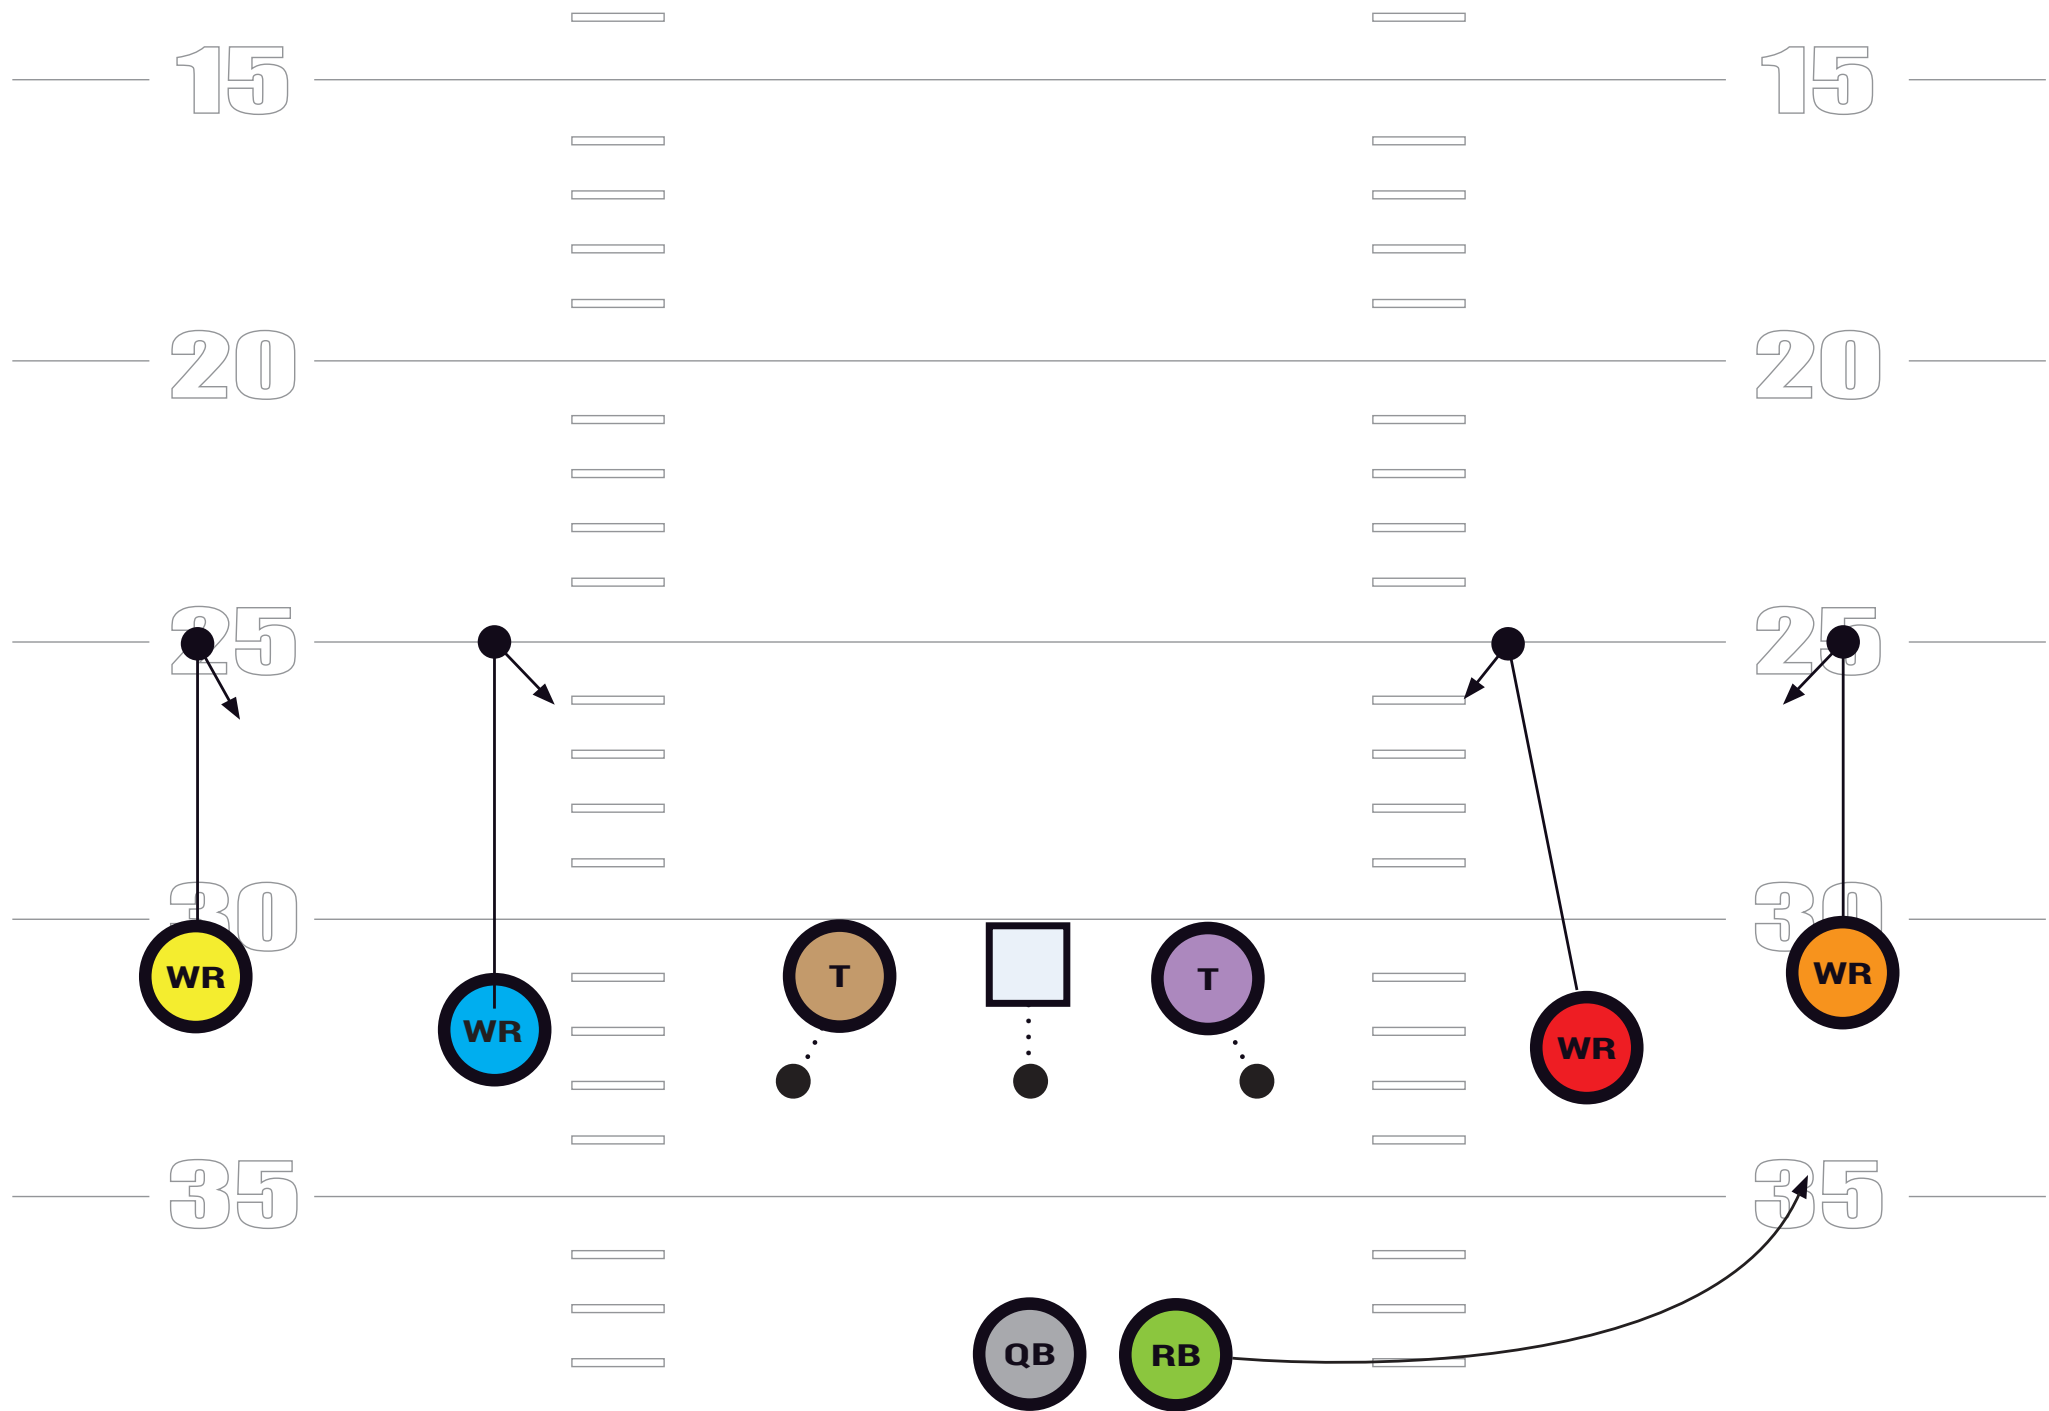

DBLS RIGHT, OUTSIDE ZONE LEFT, REVERSE RIGHT

*QB Hands Ball and becomes lead blocker

DBLS LEFT, OUTSIDE ZONE RIGHT, REVERSE LEFT

*QB Hands Ball and becomes lead blocker

DBLS RIGHT "HANK" //

DBLS LEFT HITCHES

DBLS RIGHT HITCHES

DBLS RIGHT, SLIDE LEFT, 546 F SEAM

DBLS LEFT, SLIDE RIGHT, 546 F SEAM

DBLS RIGHT, SPRINT OUT RIGHT

DBLS LEFT SPRINT OUT LEFT

TRIPS RIGHT QUICK GAME

TRIPS LEFT QUICK GAME

OFFENSIVE

PLAYBOOK

DBLS RIGHT, ZONE LEFT "POP" PASS / RPO

DBLS RIGHT, FAKE OUTSIDE ZONE LEFT, 605 F-SEAM

Keys: QB Ride & Slide Play Action

DBLS LEFT, FAKE OUTSIDE ZONE RIGHT, 605 F-SEAM

Keys: QB Ride & Slide Play Action

DBLS LEFT, POWER RIGHT

DBLS RIGHT, POWER LEFT

TRIPS RIGHT, TOSS / STRETCH RIGHT

TRIPS LEFT, TOSS / STRETCH LEFT

TRIPS RIGHT, RB SCREEN

TRIPS LEFT, RB SCREEN

TRIPS LEFT, H-BUBBLE

TRIPS RIGHT, H-BUBBLE