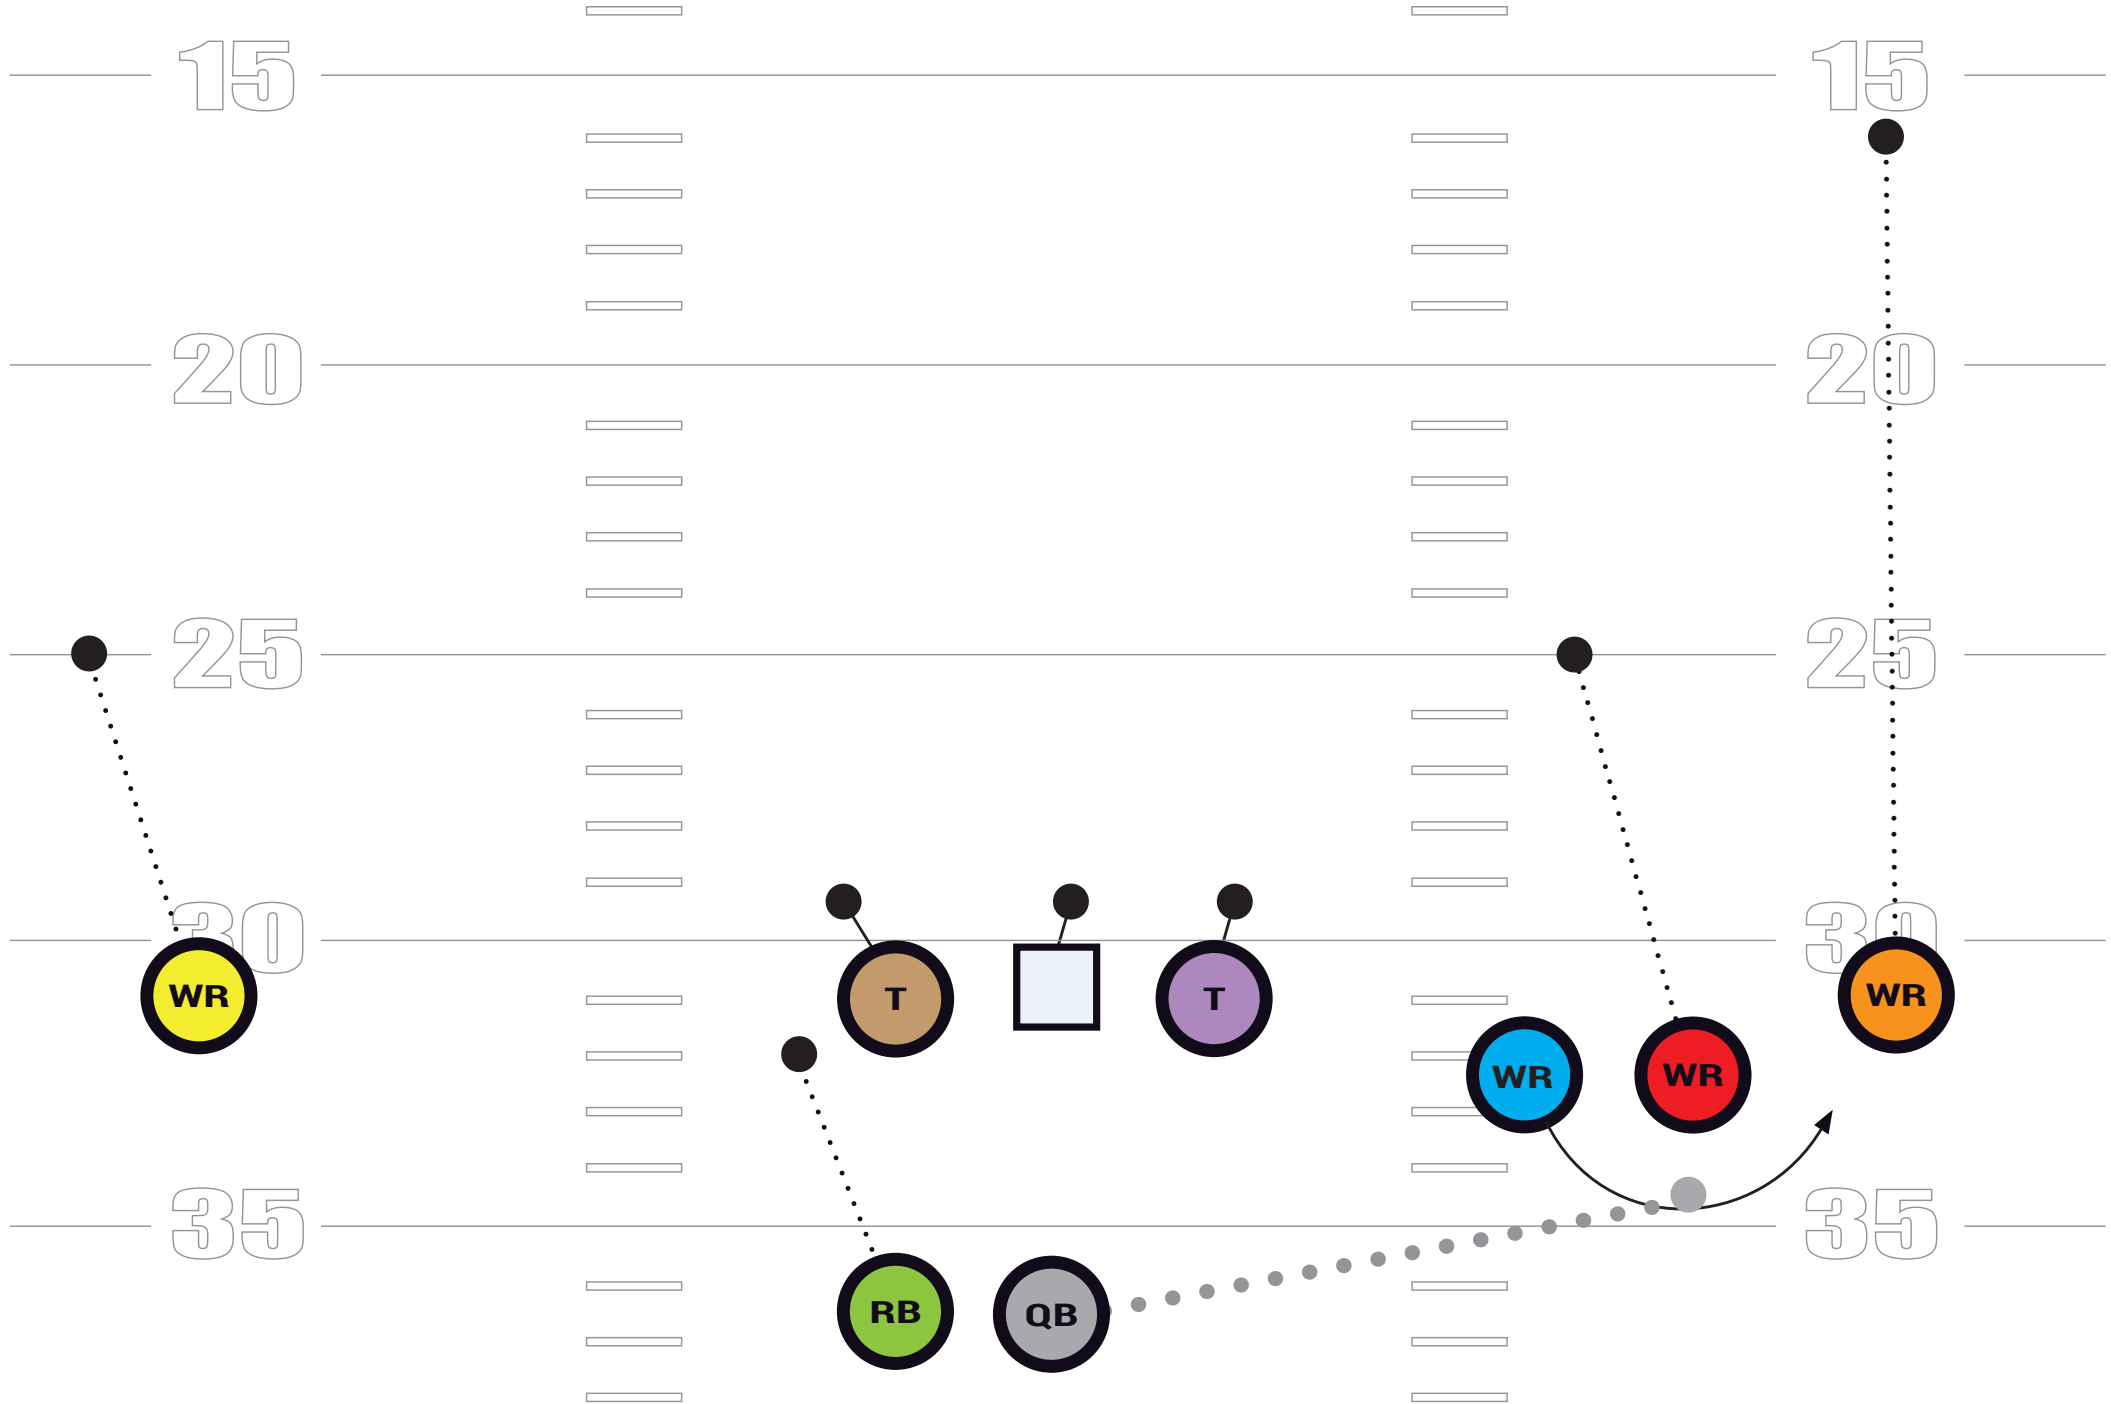

DBLS RIGHT, OUTSIDE ZONE LEFT, REVERSE RIGHT

*QB Hands Ball and becomes lead blocker

DBLS LEFT, OUTSIDE ZONE RIGHT, REVERSE LEFT

*QB Hands Ball and becomes lead blocker

DBLS RIGHT "HANK" //

DBLS LEFT HITCHES

DBLS RIGHT HITCHES

DBLS RIGHT, SLIDE LEFT, 546 F SEAM

DBLS LEFT, SLIDE RIGHT, 546 F SEAM

DBLS RIGHT, SPRINT OUT RIGHT

DBLS LEFT SPRINT OUT LEFT

TRIPS RIGHT QUICK GAME

TRIPS LEFT QUICK GAME

OFFENSIVE

PLAYBOOK

DBLS RIGHT, ZONE LEFT "POP" PASS / RPO

DBLS RIGHT, FAKE OUTSIDE ZONE LEFT, 605 F-SEAM

Keys: QB Ride & Slide Play Action

DBLS LEFT, FAKE OUTSIDE ZONE RIGHT, 605 F-SEAM

Keys: QB Ride & Slide Play Action

DBLS LEFT, POWER RIGHT

DBLS RIGHT, POWER LEFT

TRIPS RIGHT, TOSS / STRETCH RIGHT

TRIPS LEFT, TOSS / STRETCH LEFT

TRIPS RIGHT, RB SCREEN

TRIPS LEFT, RB SCREEN

TRIPS LEFT, H-BUBBLE

TRIPS RIGHT, H-BUBBLE