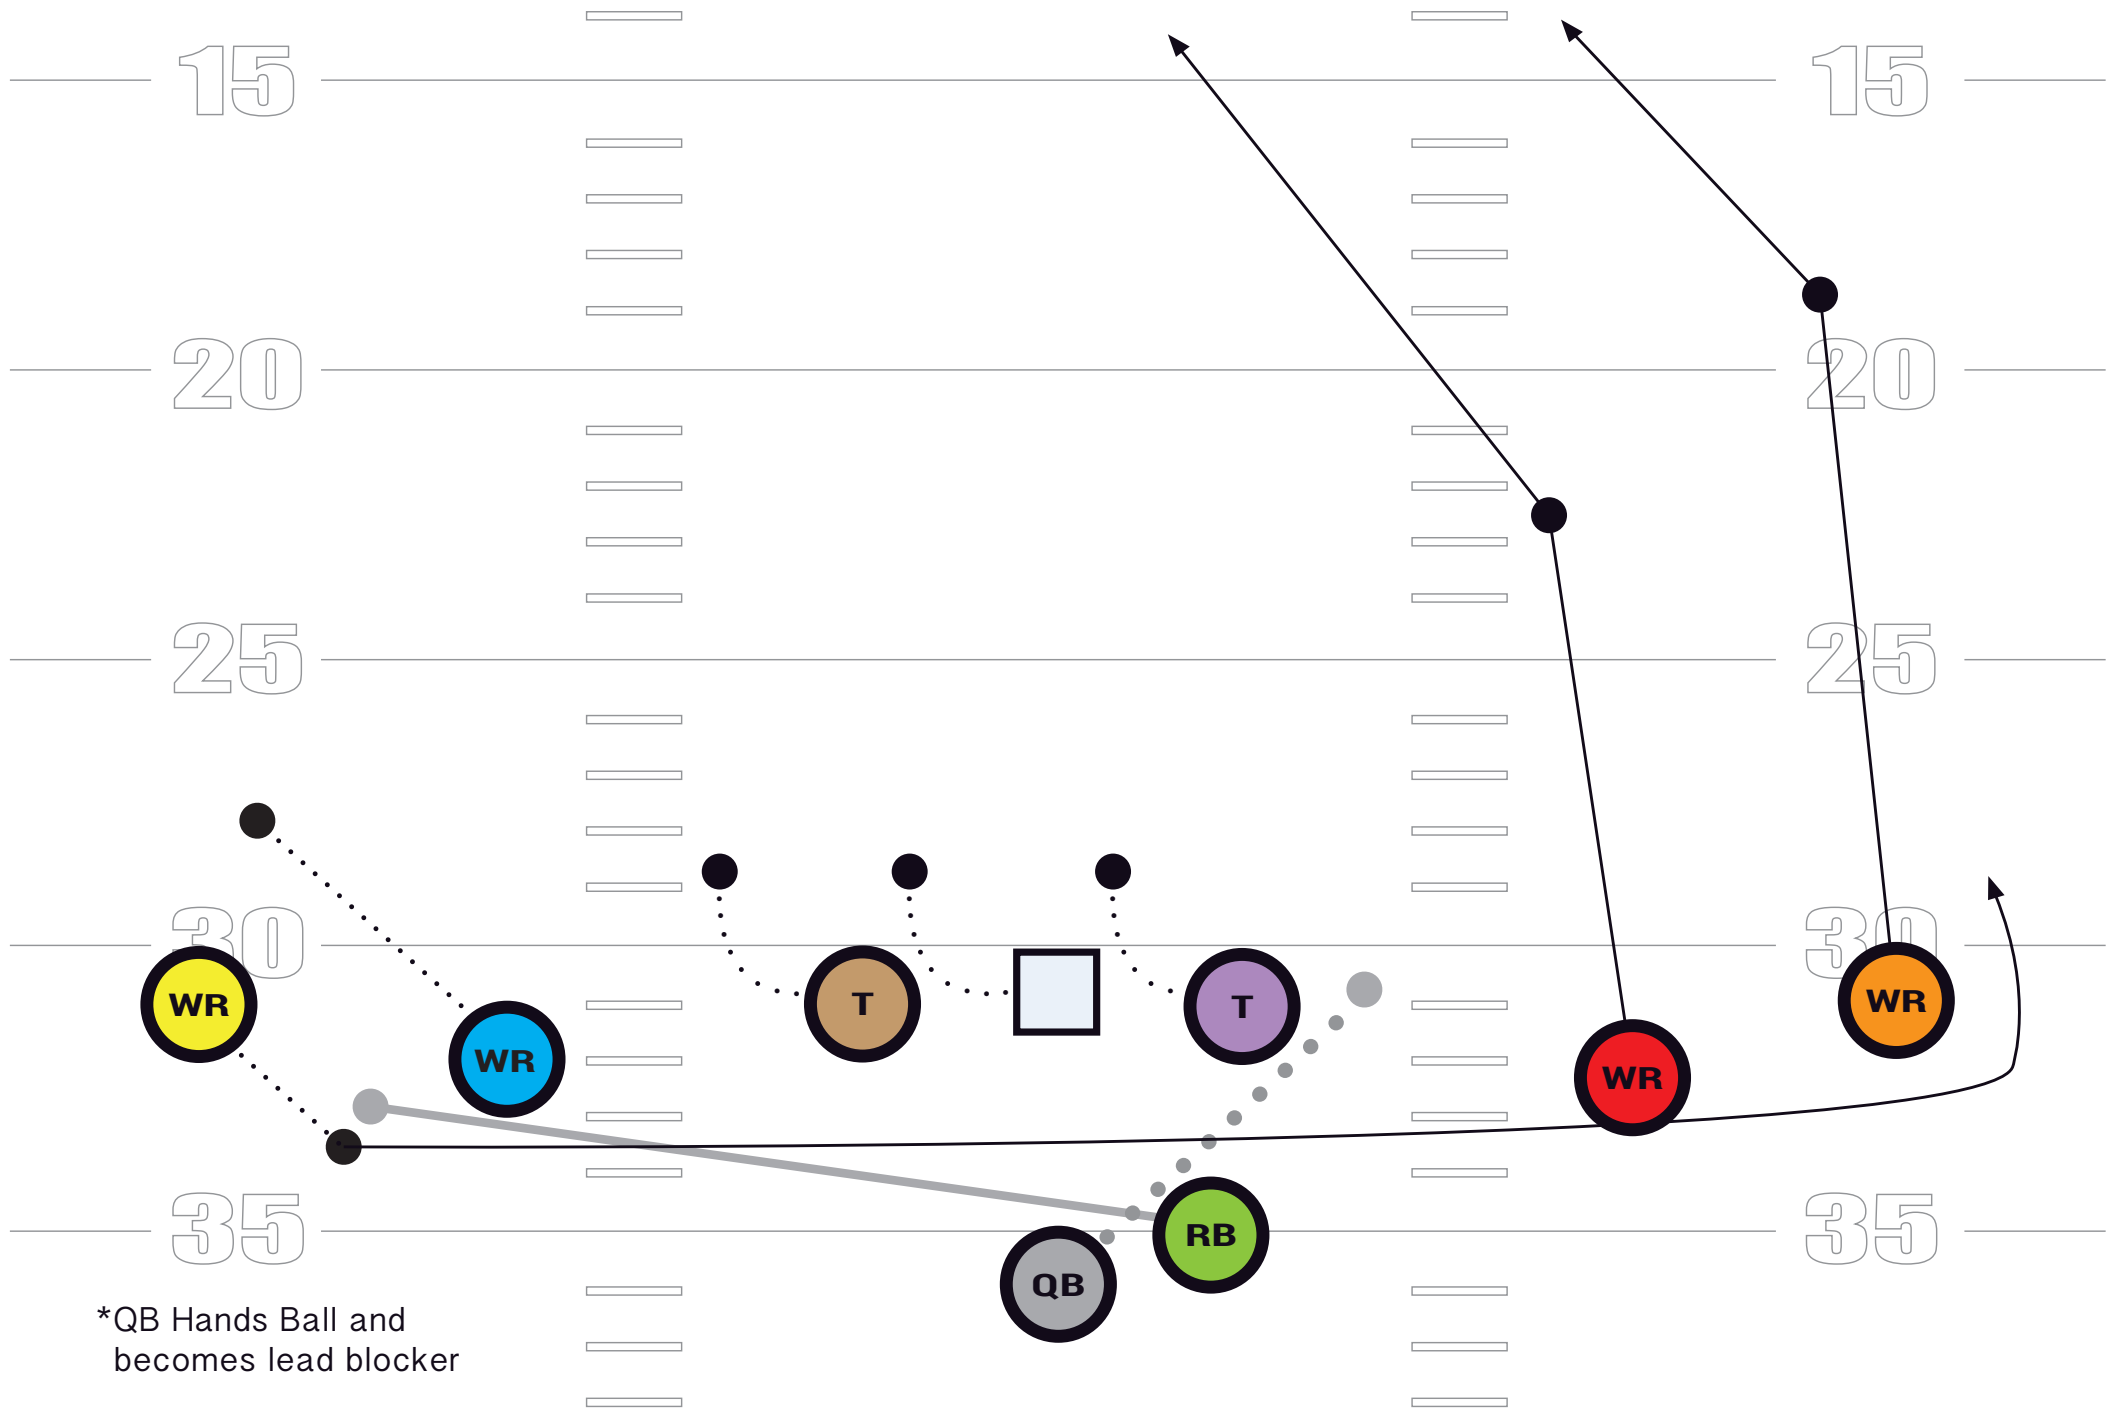

P L A Y B O O K

PISTOL LEFT, STRETCH / TOSS RIGHT

PISTOL RIGHT, TOSS / STRETCH LEFT

DBLS RIGHT SLANTS

DBLS LEFT SLANTS

DOUBLES PISTOL, TOSS / STRETCH L

DOUBLES PISTOL, TOSS / STRETCH R

DOUBLES LEFT WR QUICK SCREEN

DBLS RIGHT, OUTSIDE ZONE LEFT, REVERSE RIGHT

*QB Hands Ball and becomes lead blocker

DBLS LEFT, OUTSIDE ZONE RIGHT, REVERSE LEFT

*QB Hands Ball and becomes lead blocker

DBLS RIGHT "HANK" //

DBLS LEFT HITCHES

DBLS RIGHT HITCHES

DBLS RIGHT, SLIDE LEFT, 546 F SEAM

DBLS LEFT, SLIDE RIGHT, 546 F SEAM

DBLS RIGHT, SPRINT OUT RIGHT

DBLS LEFT SPRINT OUT LEFT

TRIPS RIGHT QUICK GAME

TRIPS LEFT QUICK GAME

OFFENSIVE

DBLS LEFT, POWER RIGHT

DBLS RIGHT, POWER LEFT

TRIPS RIGHT, TOSS / STRETCH RIGHT

TRIPS LEFT, TOSS / STRETCH LEFT

TRIPS RIGHT, RB SCREEN

TRIPS LEFT, RB SCREEN

TRIPS LEFT, H-BUBBLE

TRIPS RIGHT, H-BUBBLE