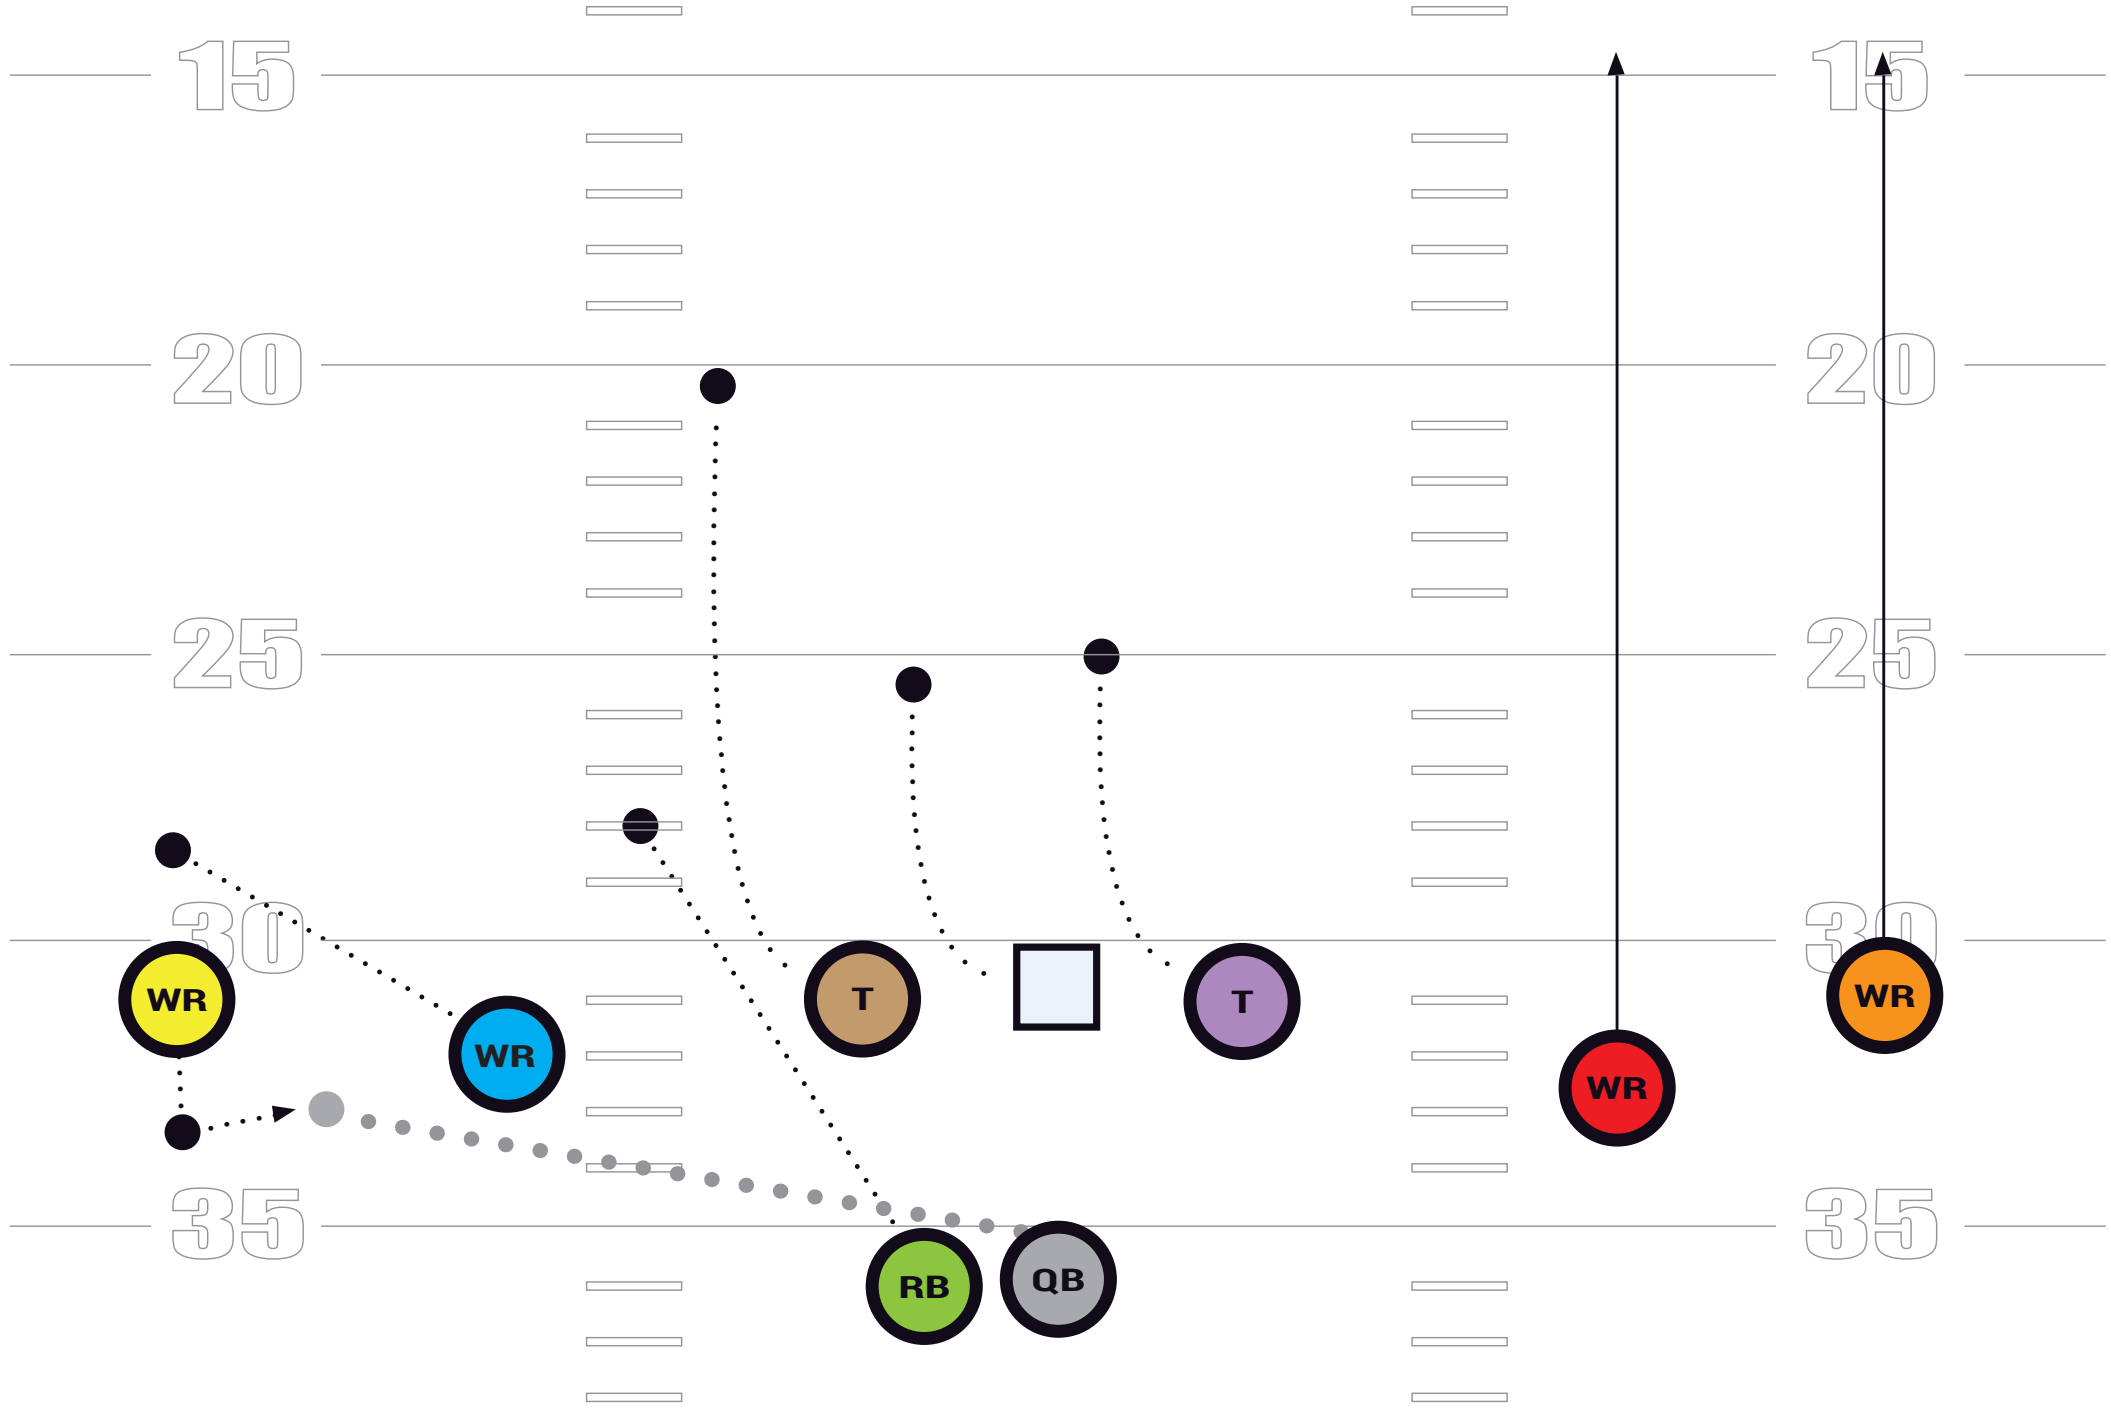

P L A Y B O O K

PISTOL LEFT, STRETCH / TOSS RIGHT

PISTOL RIGHT, TOSS / STRETCH LEFT

DBLS RIGHT SLANTS

DBLS LEFT SLANTS

DOUBLES PISTOL, TOSS / STRETCH L

DOUBLES PISTOL, TOSS / STRETCH R

DOUBLES LEFT WR QUICK SCREEN

DBLS RIGHT, OUTSIDE ZONE LEFT, REVERSE RIGHT

*QB Hands Ball and becomes lead blocker

DBLS LEFT, OUTSIDE ZONE RIGHT, REVERSE LEFT

*QB Hands Ball and becomes lead blocker

DBLS RIGHT "HANK" //

DBLS LEFT HITCHES

DBLS RIGHT HITCHES

DBLS RIGHT, SLIDE LEFT, 546 F SEAM

DBLS LEFT, SLIDE RIGHT, 546 F SEAM

DBLS RIGHT, SPRINT OUT RIGHT

DBLS LEFT SPRINT OUT LEFT

TRIPS RIGHT QUICK GAME

TRIPS LEFT QUICK GAME

OFFENSIVE

DBLS LEFT, POWER RIGHT

DBLS RIGHT, POWER LEFT

TRIPS RIGHT, TOSS / STRETCH RIGHT

TRIPS LEFT, TOSS / STRETCH LEFT

TRIPS RIGHT, RB SCREEN

TRIPS LEFT, RB SCREEN

TRIPS LEFT, H-BUBBLE

TRIPS RIGHT, H-BUBBLE