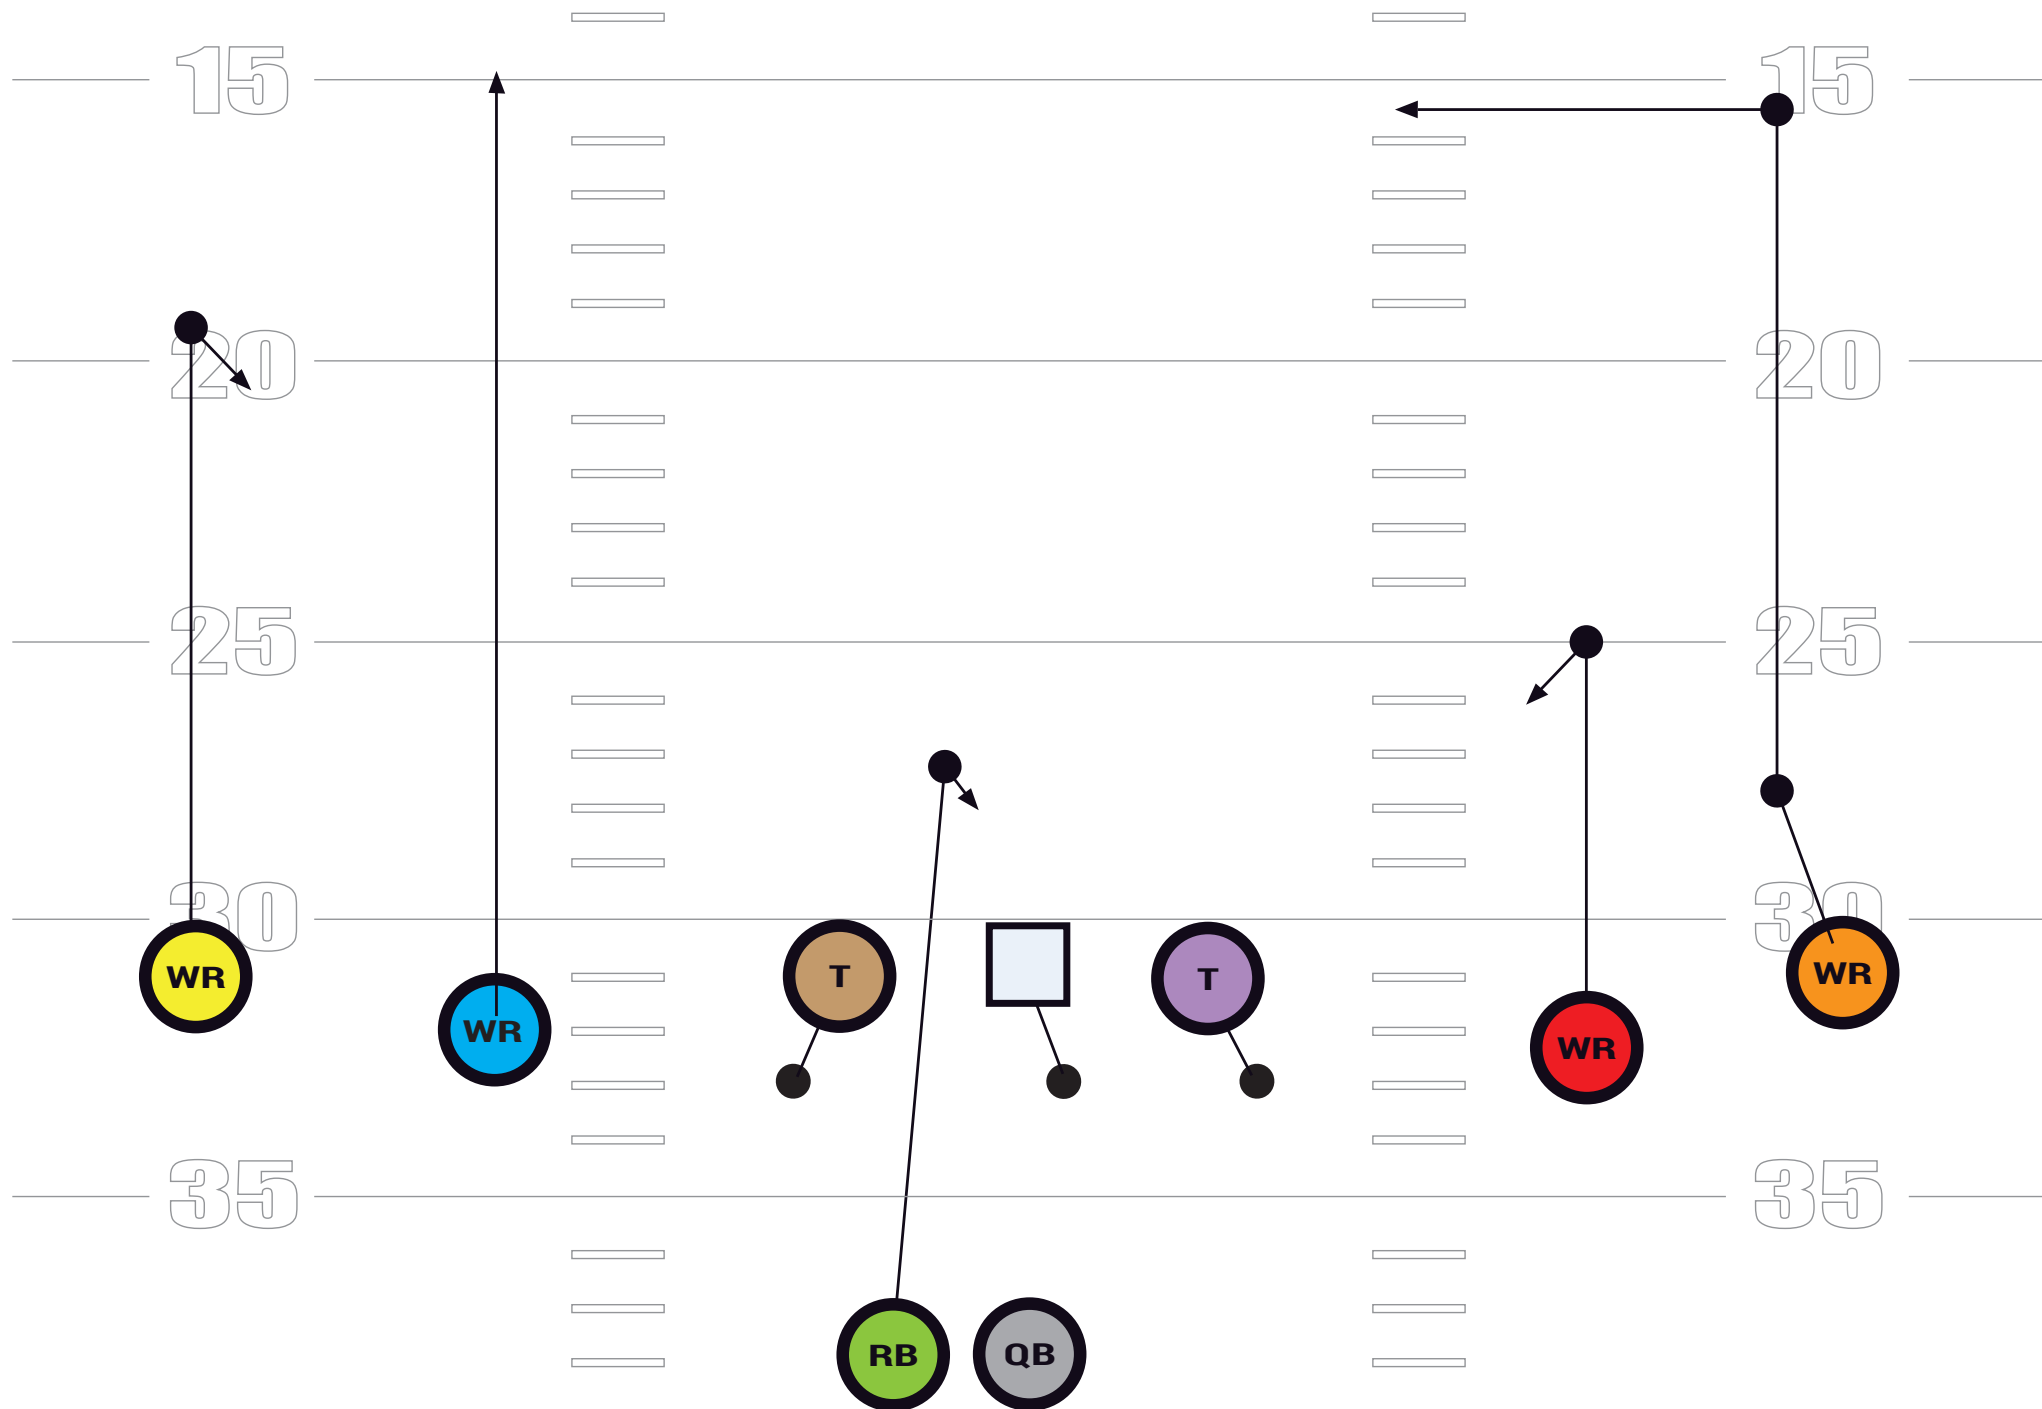

DBLS RIGHT, OUTSIDE ZONE LEFT, REVERSE RIGHT

*QB Hands Ball and becomes lead blocker

DBLS LEFT, OUTSIDE ZONE RIGHT, REVERSE LEFT

*QB Hands Ball and becomes lead blocker

DBLS RIGHT "HANK" //

DBLS LEFT HITCHES

DBLS RIGHT HITCHES

DBLS RIGHT, SLIDE LEFT, 546 F SEAM

DBLS LEFT, SLIDE RIGHT, 546 F SEAM

DBLS RIGHT, SPRINT OUT RIGHT

DBLS LEFT SPRINT OUT LEFT

TRIPS RIGHT QUICK GAME

TRIPS LEFT QUICK GAME

OFFENSIVE

PLAYBOOK

DBLS RIGHT, ZONE LEFT "POP" PASS / RPO

DBLS RIGHT, FAKE OUTSIDE ZONE LEFT, 605 F-SEAM

Keys: QB Ride & Slide Play Action

DBLS LEFT, FAKE OUTSIDE ZONE RIGHT, 605 F-SEAM

Keys: QB Ride & Slide Play Action

DBLS LEFT, POWER RIGHT

DBLS RIGHT, POWER LEFT

TRIPS RIGHT, TOSS / STRETCH RIGHT

TRIPS LEFT, TOSS / STRETCH LEFT

TRIPS RIGHT, RB SCREEN

TRIPS LEFT, RB SCREEN

TRIPS LEFT, H-BUBBLE

TRIPS RIGHT, H-BUBBLE