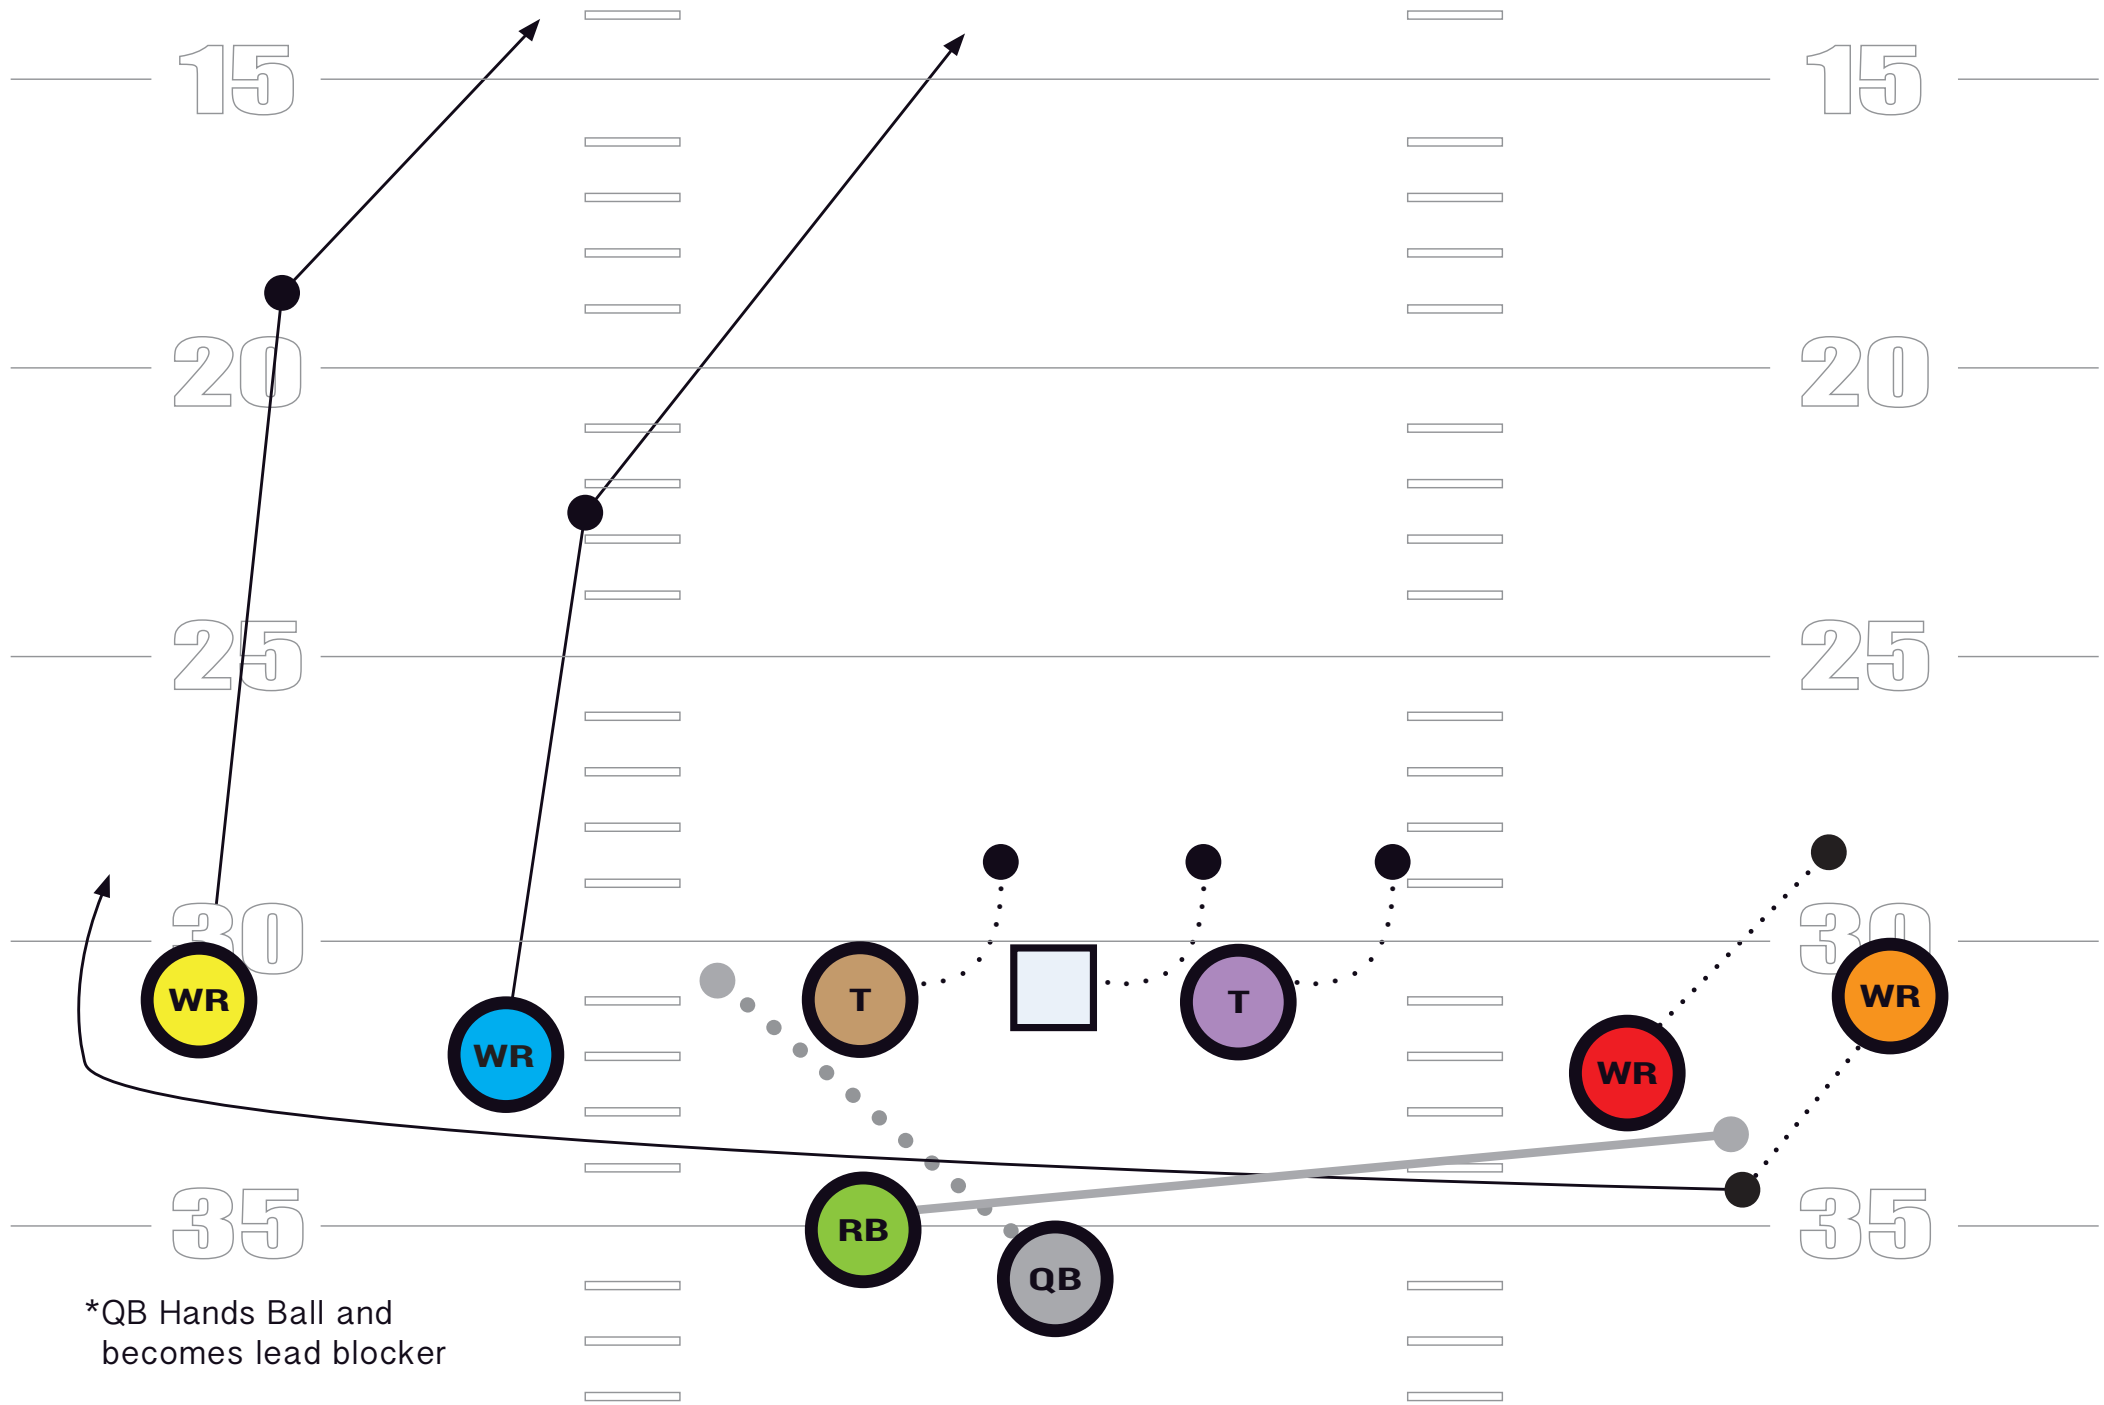

P L A Y B O O K

PISTOL LEFT, STRETCH / TOSS RIGHT

PISTOL RIGHT, TOSS / STRETCH LEFT

DBLS RIGHT SLANTS

DBLS LEFT SLANTS

DOUBLES PISTOL, TOSS / STRETCH L

DOUBLES PISTOL, TOSS / STRETCH R

DOUBLES LEFT WR QUICK SCREEN

DBLS RIGHT, OUTSIDE ZONE LEFT, REVERSE RIGHT

*QB Hands Ball and becomes lead blocker

DBLS LEFT, OUTSIDE ZONE RIGHT, REVERSE LEFT

*QB Hands Ball and becomes lead blocker

DBLS RIGHT "HANK" //

DBLS LEFT HITCHES

DBLS RIGHT HITCHES

DBLS RIGHT, SLIDE LEFT, 546 F SEAM

DBLS LEFT, SLIDE RIGHT, 546 F SEAM

DBLS RIGHT, SPRINT OUT RIGHT

DBLS LEFT SPRINT OUT LEFT

TRIPS RIGHT QUICK GAME

TRIPS LEFT QUICK GAME

OFFENSIVE

DBLS LEFT, POWER RIGHT

DBLS RIGHT, POWER LEFT

TRIPS RIGHT, TOSS / STRETCH RIGHT

TRIPS LEFT, TOSS / STRETCH LEFT

TRIPS RIGHT, RB SCREEN

TRIPS LEFT, RB SCREEN

TRIPS LEFT, H-BUBBLE

TRIPS RIGHT, H-BUBBLE