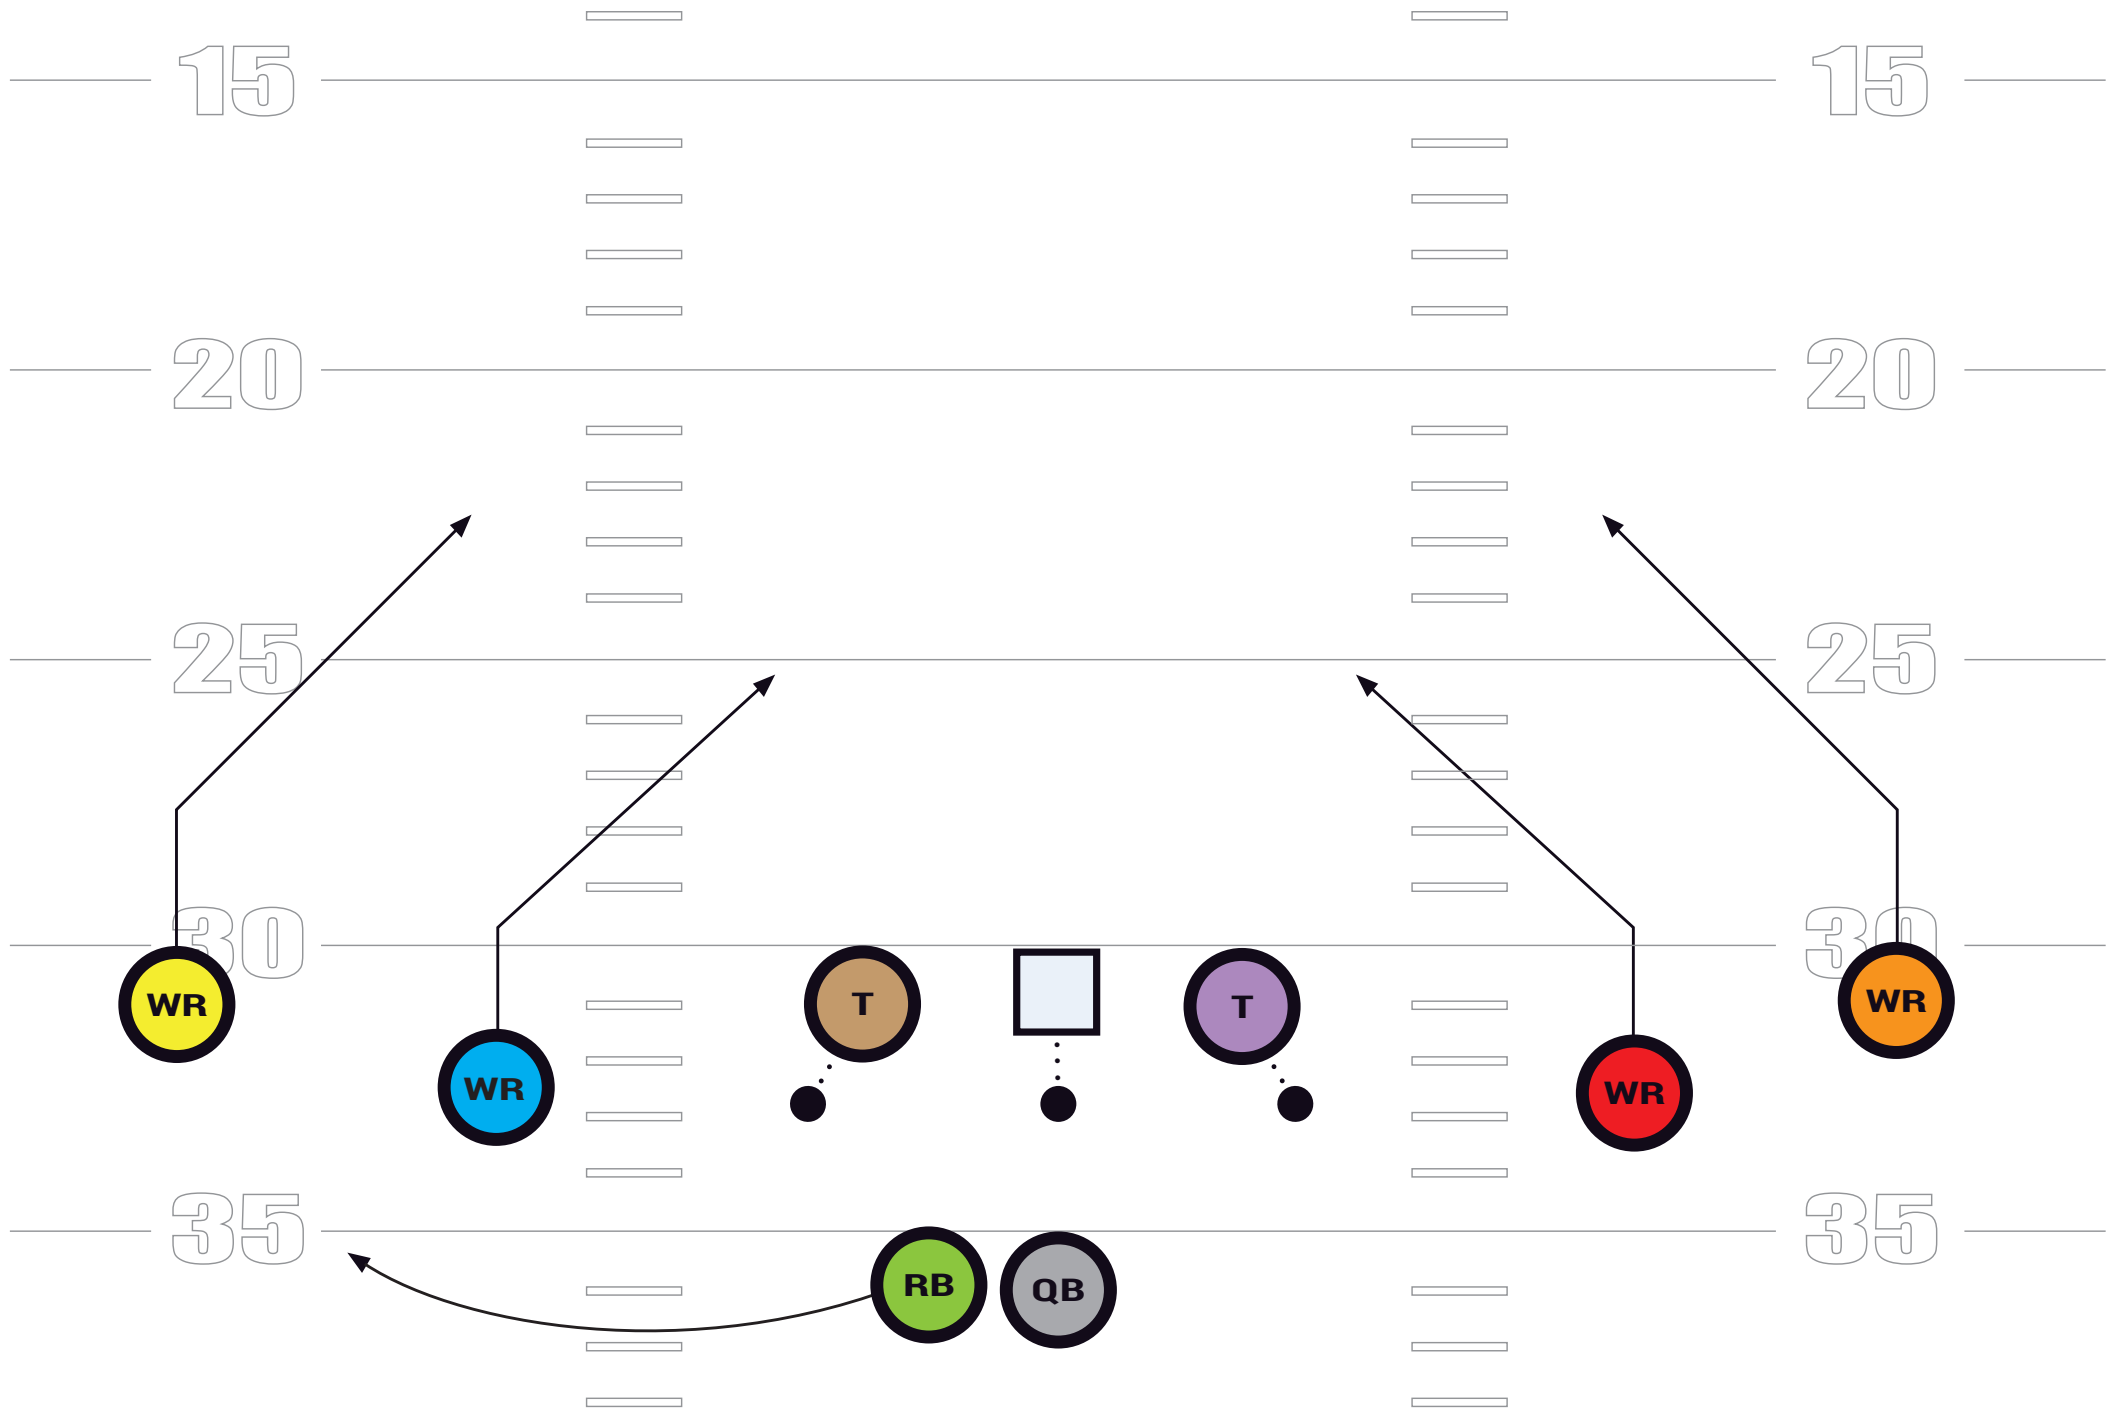

P L A Y B O O K

PISTOL LEFT, STRETCH / TOSS RIGHT

PISTOL RIGHT, TOSS / STRETCH LEFT

DBLS RIGHT SLANTS

DBLS LEFT SLANTS

DOUBLES PISTOL, TOSS / STRETCH L

DOUBLES PISTOL, TOSS / STRETCH R

DOUBLES LEFT WR QUICK SCREEN

DBLS RIGHT, OUTSIDE ZONE LEFT, REVERSE RIGHT

*QB Hands Ball and becomes lead blocker

DBLS LEFT, OUTSIDE ZONE RIGHT, REVERSE LEFT

*QB Hands Ball and becomes lead blocker

DBLS RIGHT "HANK" //

DBLS LEFT HITCHES

DBLS RIGHT HITCHES

DBLS RIGHT, SLIDE LEFT, 546 F SEAM

DBLS LEFT, SLIDE RIGHT, 546 F SEAM

DBLS RIGHT, SPRINT OUT RIGHT

DBLS LEFT SPRINT OUT LEFT

TRIPS RIGHT QUICK GAME

TRIPS LEFT QUICK GAME

OFFENSIVE

DBLS LEFT, POWER RIGHT

DBLS RIGHT, POWER LEFT

TRIPS RIGHT, TOSS / STRETCH RIGHT

TRIPS LEFT, TOSS / STRETCH LEFT

TRIPS RIGHT, RB SCREEN

TRIPS LEFT, RB SCREEN

TRIPS LEFT, H-BUBBLE

TRIPS RIGHT, H-BUBBLE