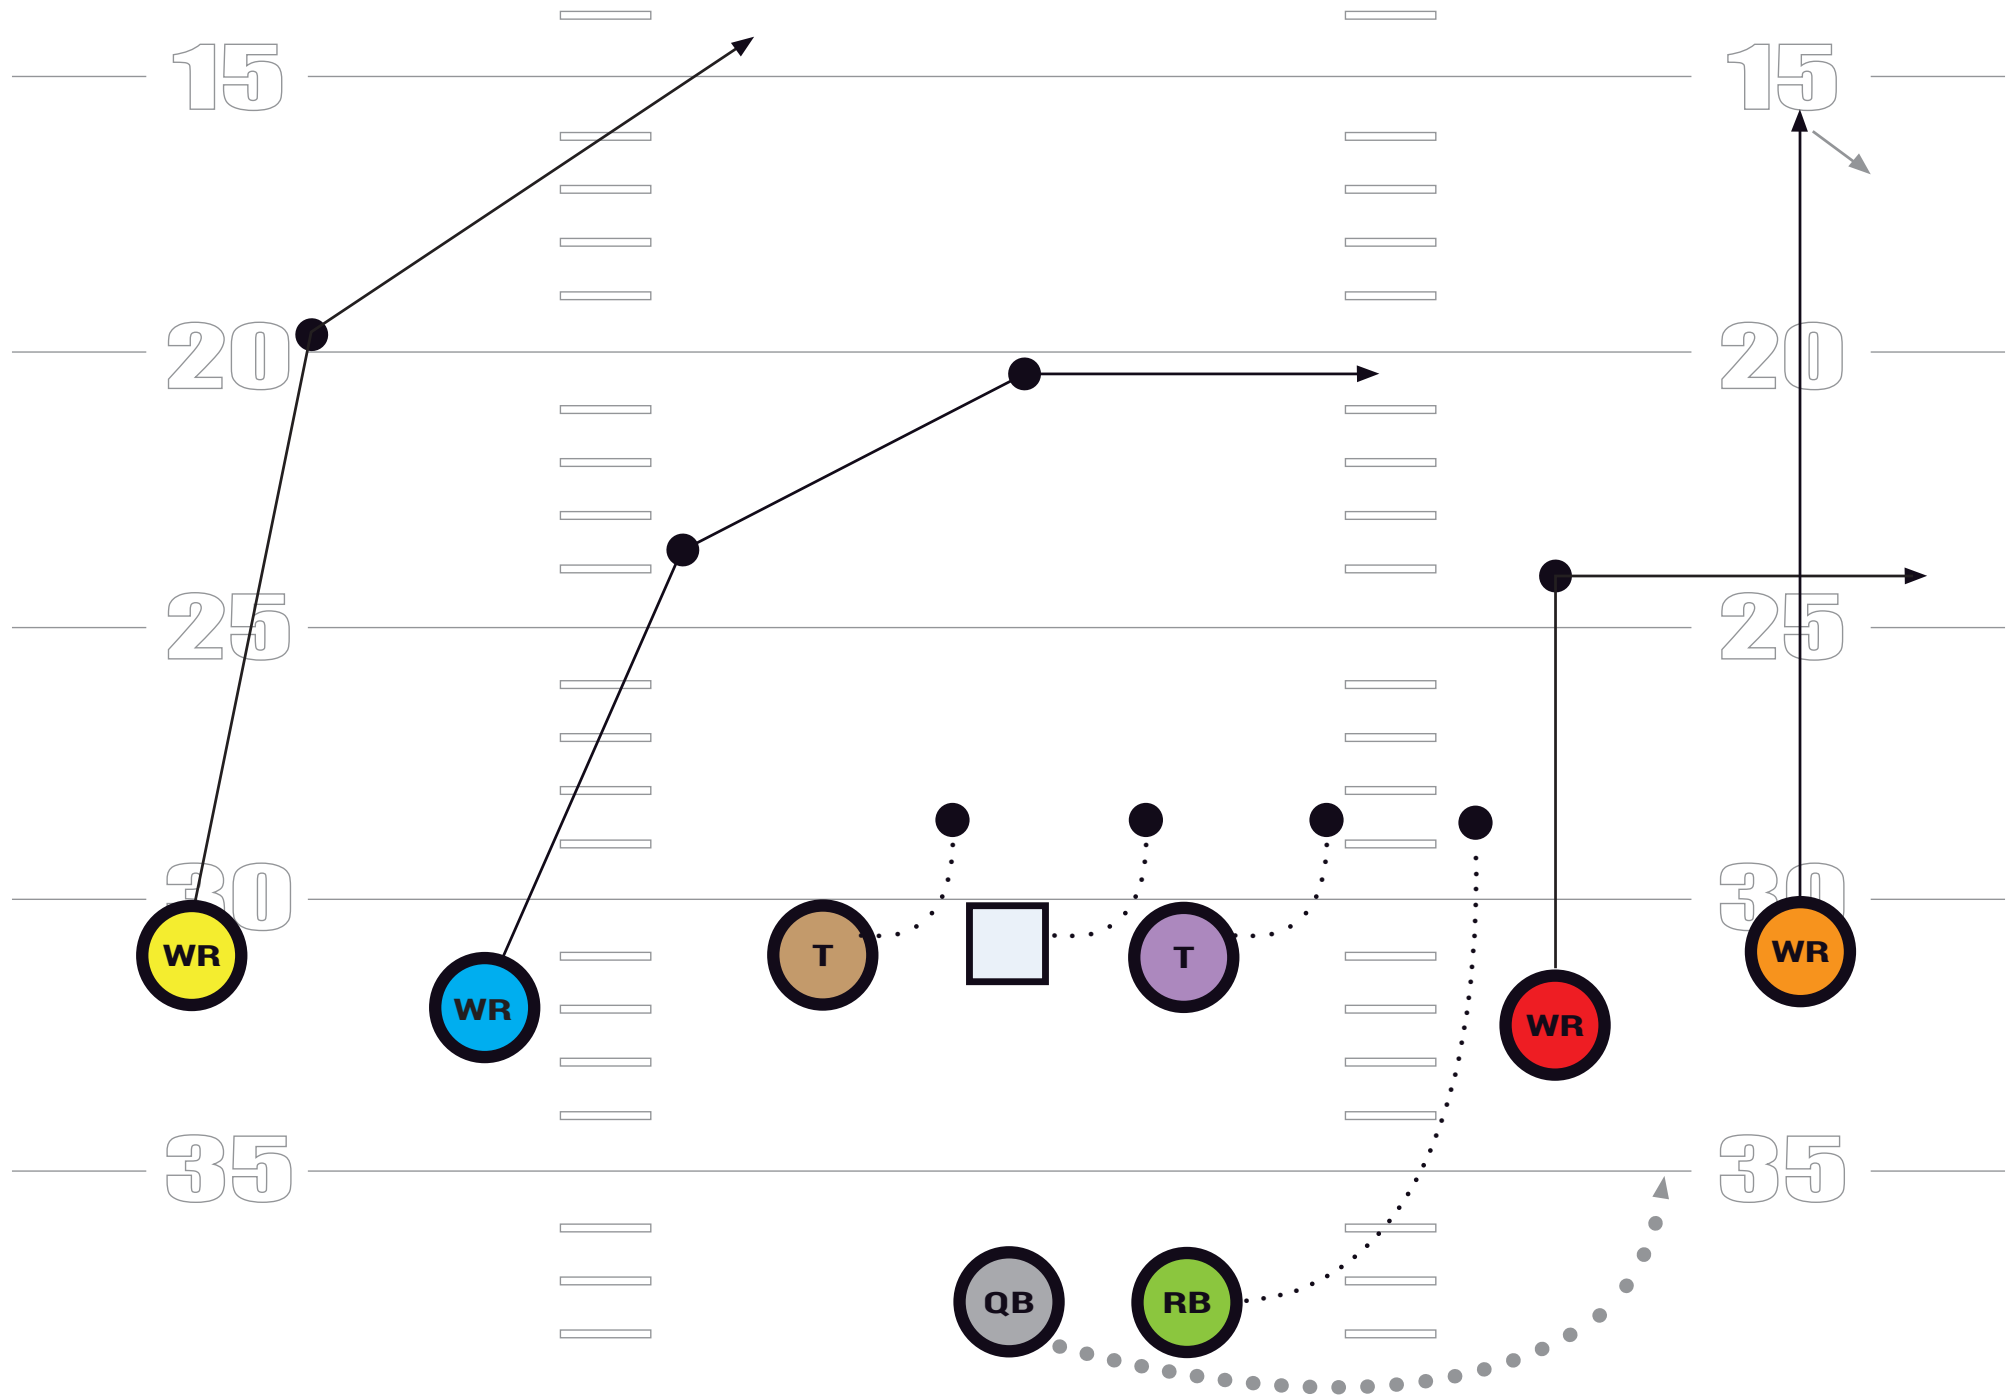

DBLS RIGHT, OUTSIDE ZONE LEFT, REVERSE RIGHT

*QB Hands Ball and becomes lead blocker

DBLS LEFT, OUTSIDE ZONE RIGHT, REVERSE LEFT

*QB Hands Ball and becomes lead blocker

DBLS RIGHT "HANK" //

DBLS LEFT HITCHES

DBLS RIGHT HITCHES

DBLS RIGHT, SLIDE LEFT, 546 F SEAM

DBLS LEFT, SLIDE RIGHT, 546 F SEAM

DBLS RIGHT, SPRINT OUT RIGHT

DBLS LEFT SPRINT OUT LEFT

TRIPS RIGHT QUICK GAME

TRIPS LEFT QUICK GAME

OFFENSIVE

PLAYBOOK

DBLS RIGHT, ZONE LEFT "POP" PASS / RPO

DBLS RIGHT, FAKE OUTSIDE ZONE LEFT, 605 F-SEAM

Keys: QB Ride & Slide Play Action

DBLS LEFT, FAKE OUTSIDE ZONE RIGHT, 605 F-SEAM

Keys: QB Ride & Slide Play Action

DBLS LEFT, POWER RIGHT

DBLS RIGHT, POWER LEFT

TRIPS RIGHT, TOSS / STRETCH RIGHT

TRIPS LEFT, TOSS / STRETCH LEFT

TRIPS RIGHT, RB SCREEN

TRIPS LEFT, RB SCREEN

TRIPS LEFT, H-BUBBLE

TRIPS RIGHT, H-BUBBLE