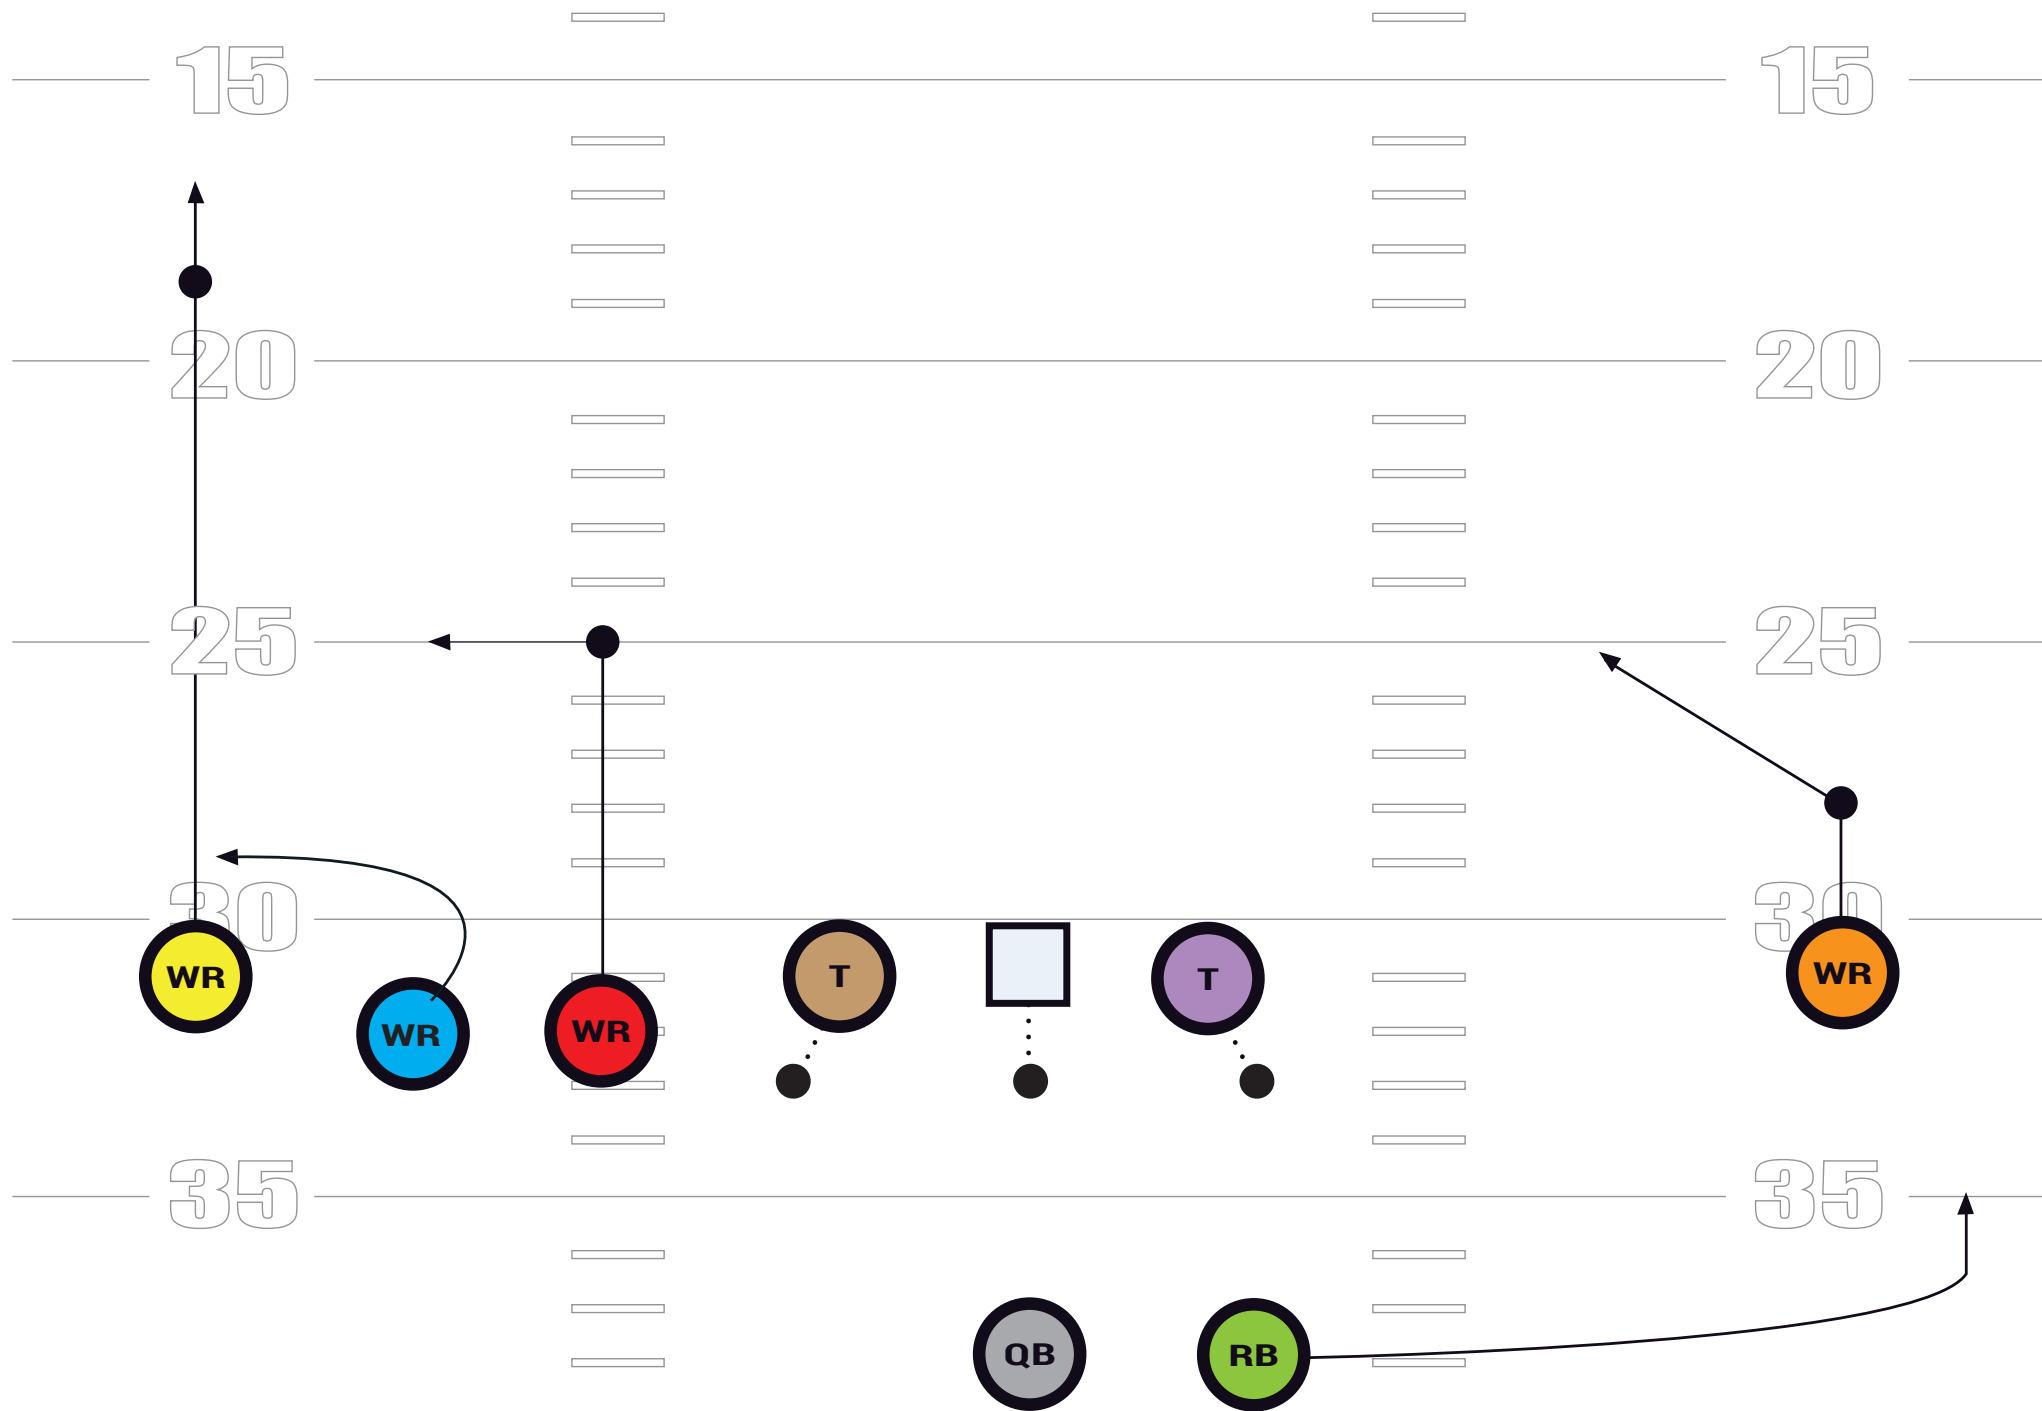

DBLS RIGHT, OUTSIDE ZONE LEFT, REVERSE RIGHT

*QB Hands Ball and becomes lead blocker

DBLS LEFT, OUTSIDE ZONE RIGHT, REVERSE LEFT

*QB Hands Ball and becomes lead blocker

DBLS RIGHT "HANK" //

DBLS LEFT HITCHES

DBLS RIGHT HITCHES

DBLS RIGHT, SLIDE LEFT, 546 F SEAM

DBLS LEFT, SLIDE RIGHT, 546 F SEAM

DBLS RIGHT, SPRINT OUT RIGHT

DBLS LEFT SPRINT OUT LEFT

TRIPS RIGHT QUICK GAME

TRIPS LEFT QUICK GAME

OFFENSIVE

PLAYBOOK

DBLS RIGHT, ZONE LEFT "POP" PASS / RPO

DBLS RIGHT, FAKE OUTSIDE ZONE LEFT, 605 F-SEAM

Keys: QB Ride & Slide Play Action

DBLS LEFT, FAKE OUTSIDE ZONE RIGHT, 605 F-SEAM

Keys: QB Ride & Slide Play Action

DBLS LEFT, POWER RIGHT

DBLS RIGHT, POWER LEFT

TRIPS RIGHT, TOSS / STRETCH RIGHT

TRIPS LEFT, TOSS / STRETCH LEFT

TRIPS RIGHT, RB SCREEN

TRIPS LEFT, RB SCREEN

TRIPS LEFT, H-BUBBLE

TRIPS RIGHT, H-BUBBLE