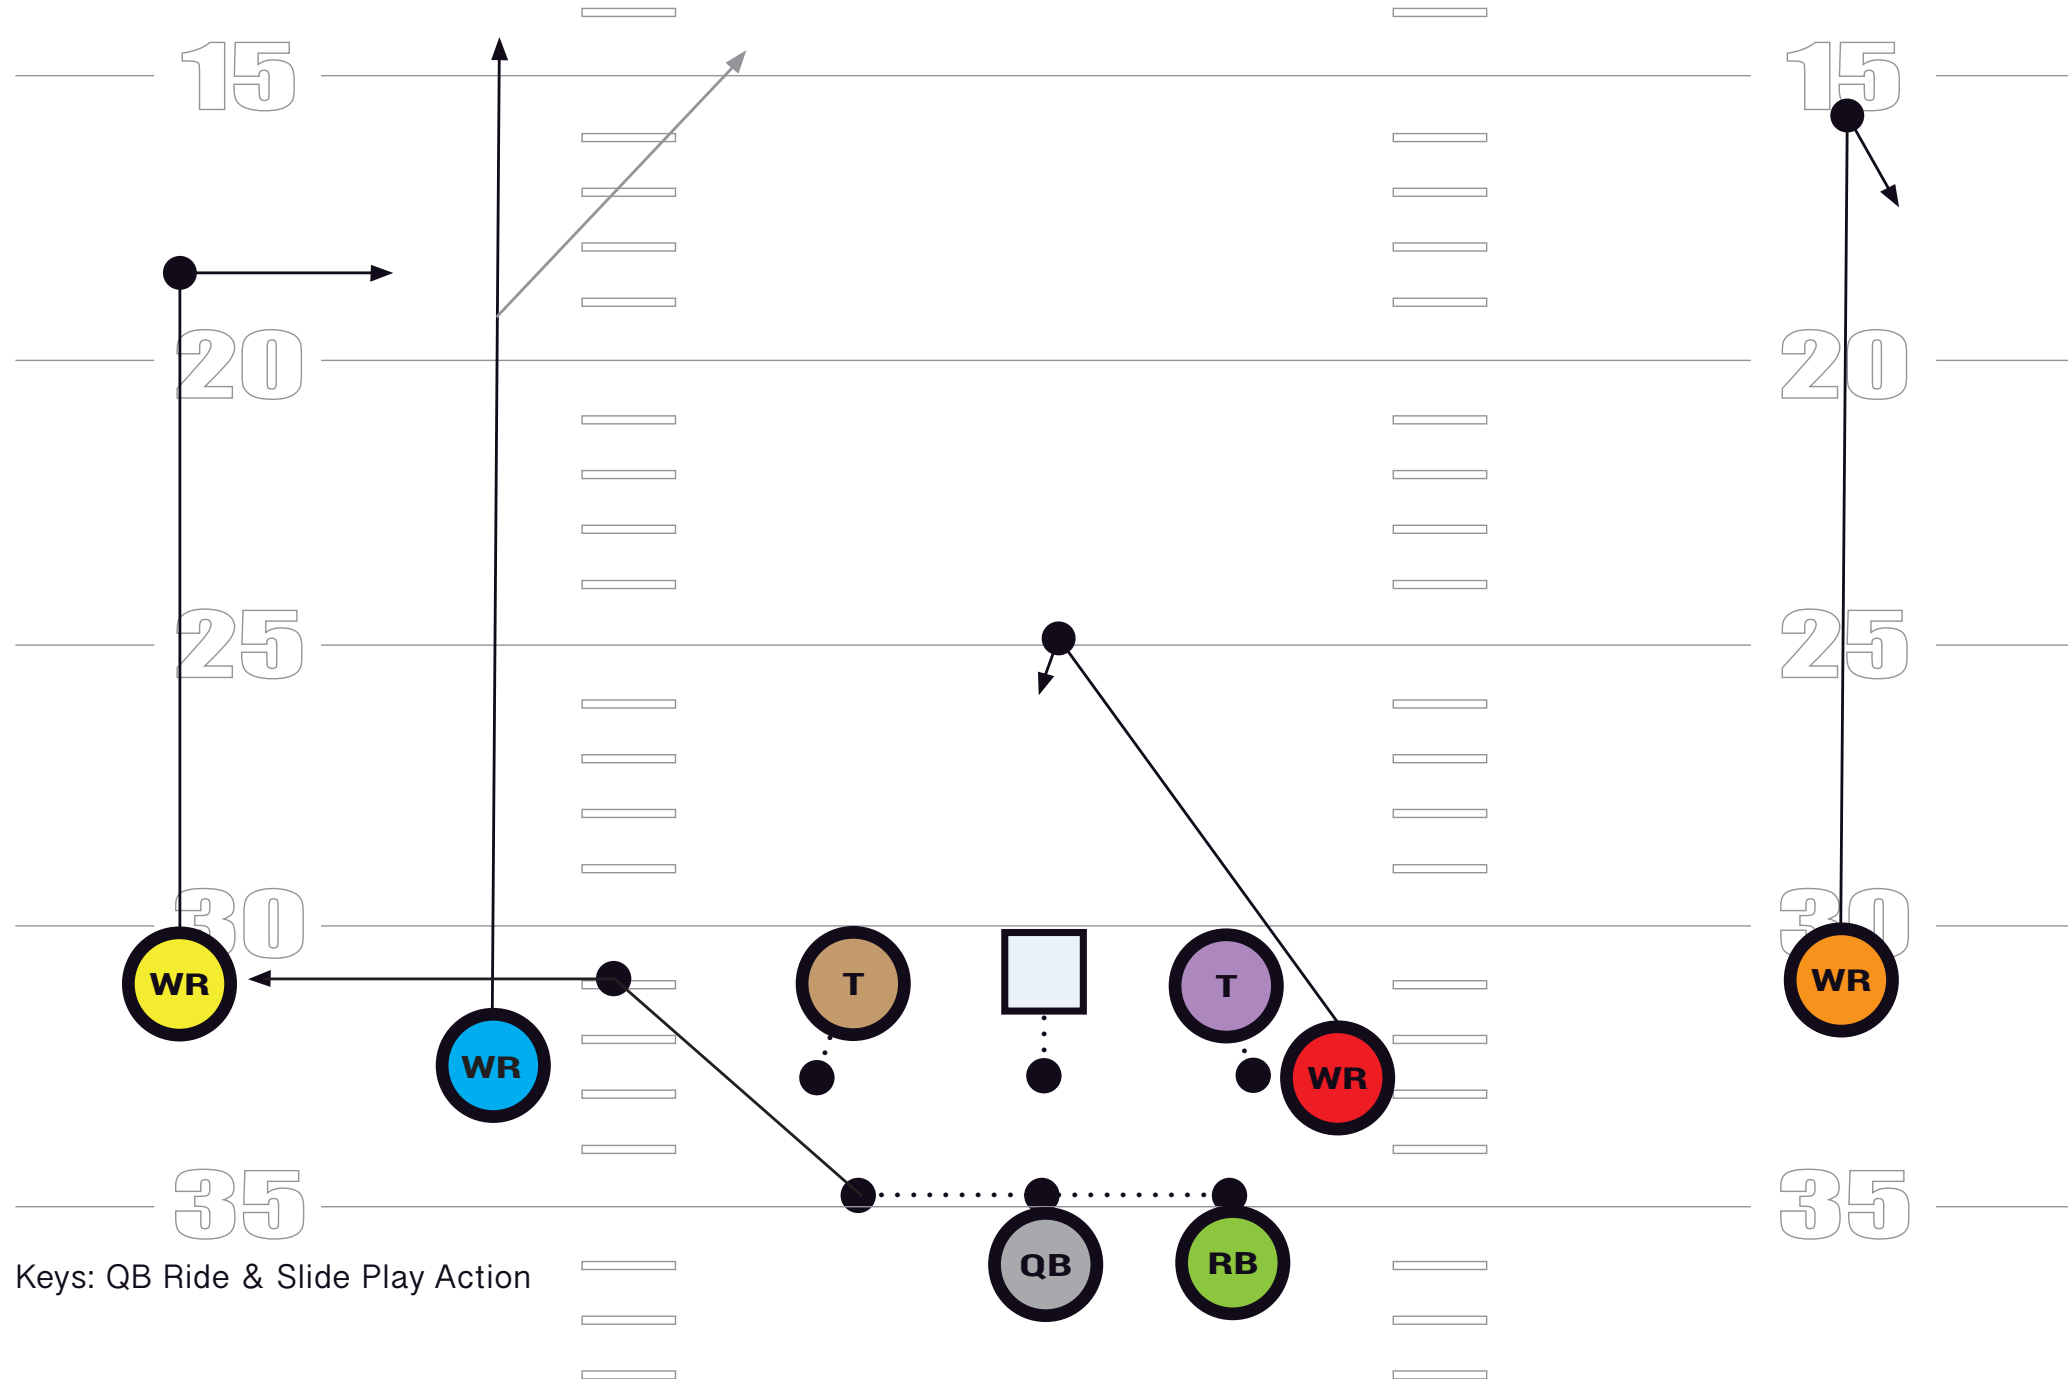

DBLS RIGHT, OUTSIDE ZONE LEFT, REVERSE RIGHT

*QB Hands Ball and becomes lead blocker

DBLS LEFT, OUTSIDE ZONE RIGHT, REVERSE LEFT

*QB Hands Ball and becomes lead blocker

DBLS RIGHT "HANK" //

DBLS LEFT HITCHES

DBLS RIGHT HITCHES

DBLS RIGHT, SLIDE LEFT, 546 F SEAM

DBLS LEFT, SLIDE RIGHT, 546 F SEAM

DBLS RIGHT, SPRINT OUT RIGHT

DBLS LEFT SPRINT OUT LEFT

TRIPS RIGHT QUICK GAME

TRIPS LEFT QUICK GAME

OFFENSIVE

PLAYBOOK

DBLS RIGHT, ZONE LEFT "POP" PASS / RPO

DBLS RIGHT, FAKE OUTSIDE ZONE LEFT, 605 F-SEAM

Keys: QB Ride & Slide Play Action

DBLS LEFT, FAKE OUTSIDE ZONE RIGHT, 605 F-SEAM

Keys: QB Ride & Slide Play Action

DBLS LEFT, POWER RIGHT

DBLS RIGHT, POWER LEFT

TRIPS RIGHT, TOSS / STRETCH RIGHT

TRIPS LEFT, TOSS / STRETCH LEFT

TRIPS RIGHT, RB SCREEN

TRIPS LEFT, RB SCREEN

TRIPS LEFT, H-BUBBLE

TRIPS RIGHT, H-BUBBLE