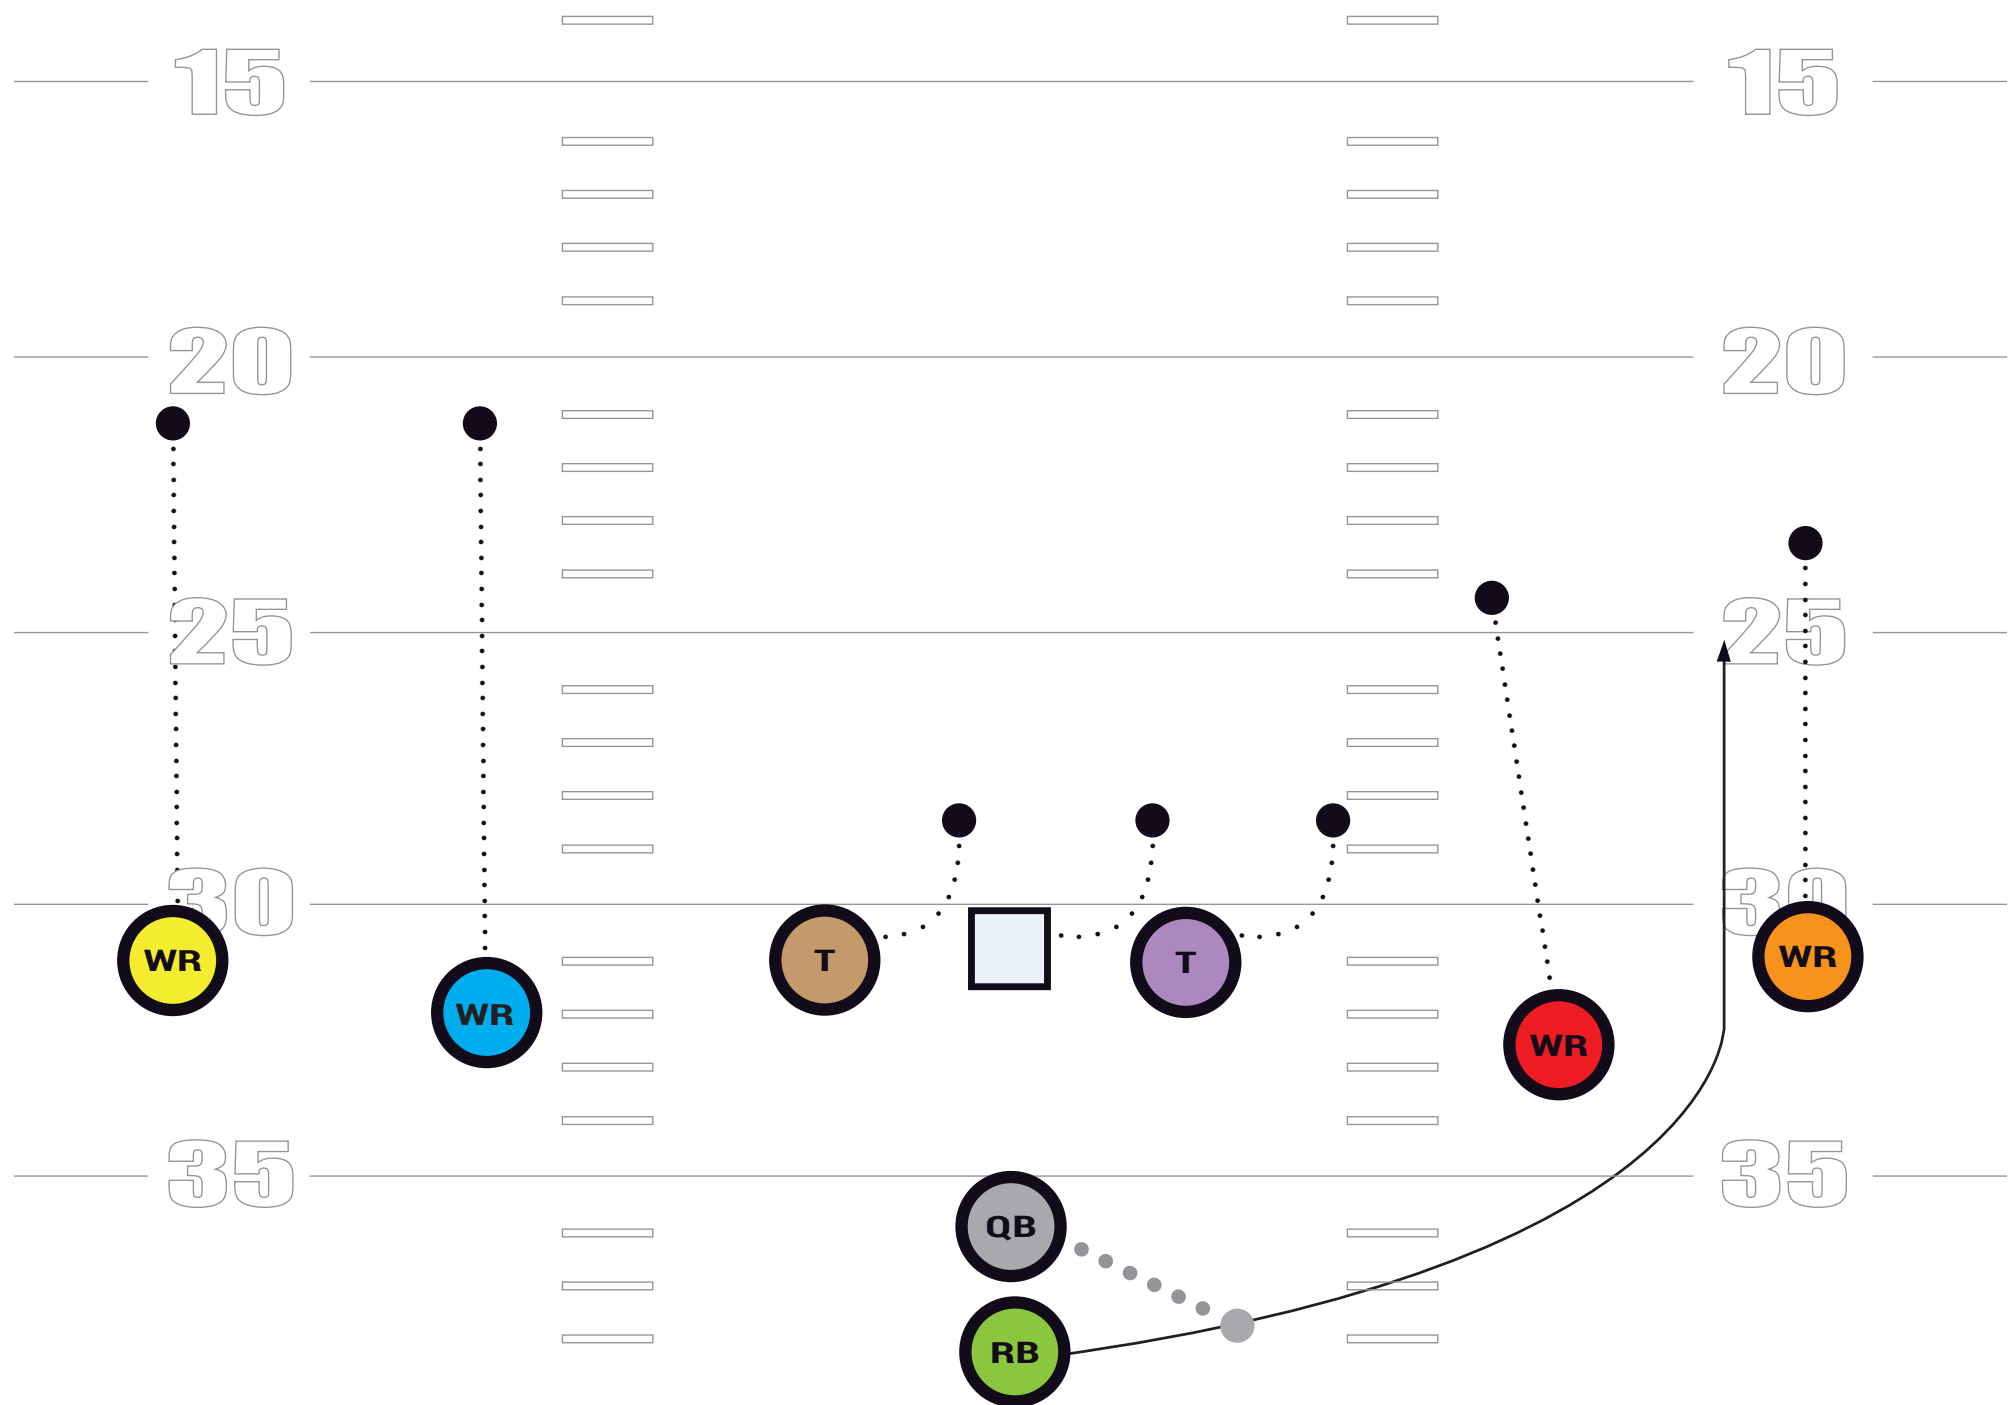

P L A Y B O O K

PISTOL LEFT, STRETCH / TOSS RIGHT

PISTOL RIGHT, TOSS / STRETCH LEFT

DBLS RIGHT SLANTS

DBLS LEFT SLANTS

DOUBLES PISTOL, TOSS / STRETCH L

DOUBLES PISTOL, TOSS / STRETCH R

DOUBLES LEFT WR QUICK SCREEN

DBLS RIGHT, OUTSIDE ZONE LEFT, REVERSE RIGHT

*QB Hands Ball and becomes lead blocker

DBLS LEFT, OUTSIDE ZONE RIGHT, REVERSE LEFT

*QB Hands Ball and becomes lead blocker

DBLS RIGHT "HANK" //

DBLS LEFT HITCHES

DBLS RIGHT HITCHES

DBLS RIGHT, SLIDE LEFT, 546 F SEAM

DBLS LEFT, SLIDE RIGHT, 546 F SEAM

DBLS RIGHT, SPRINT OUT RIGHT

DBLS LEFT SPRINT OUT LEFT

TRIPS RIGHT QUICK GAME

TRIPS LEFT QUICK GAME

OFFENSIVE

DBLS LEFT, POWER RIGHT

DBLS RIGHT, POWER LEFT

TRIPS RIGHT, TOSS / STRETCH RIGHT

TRIPS LEFT, TOSS / STRETCH LEFT

TRIPS RIGHT, RB SCREEN

TRIPS LEFT, RB SCREEN

TRIPS LEFT, H-BUBBLE

TRIPS RIGHT, H-BUBBLE