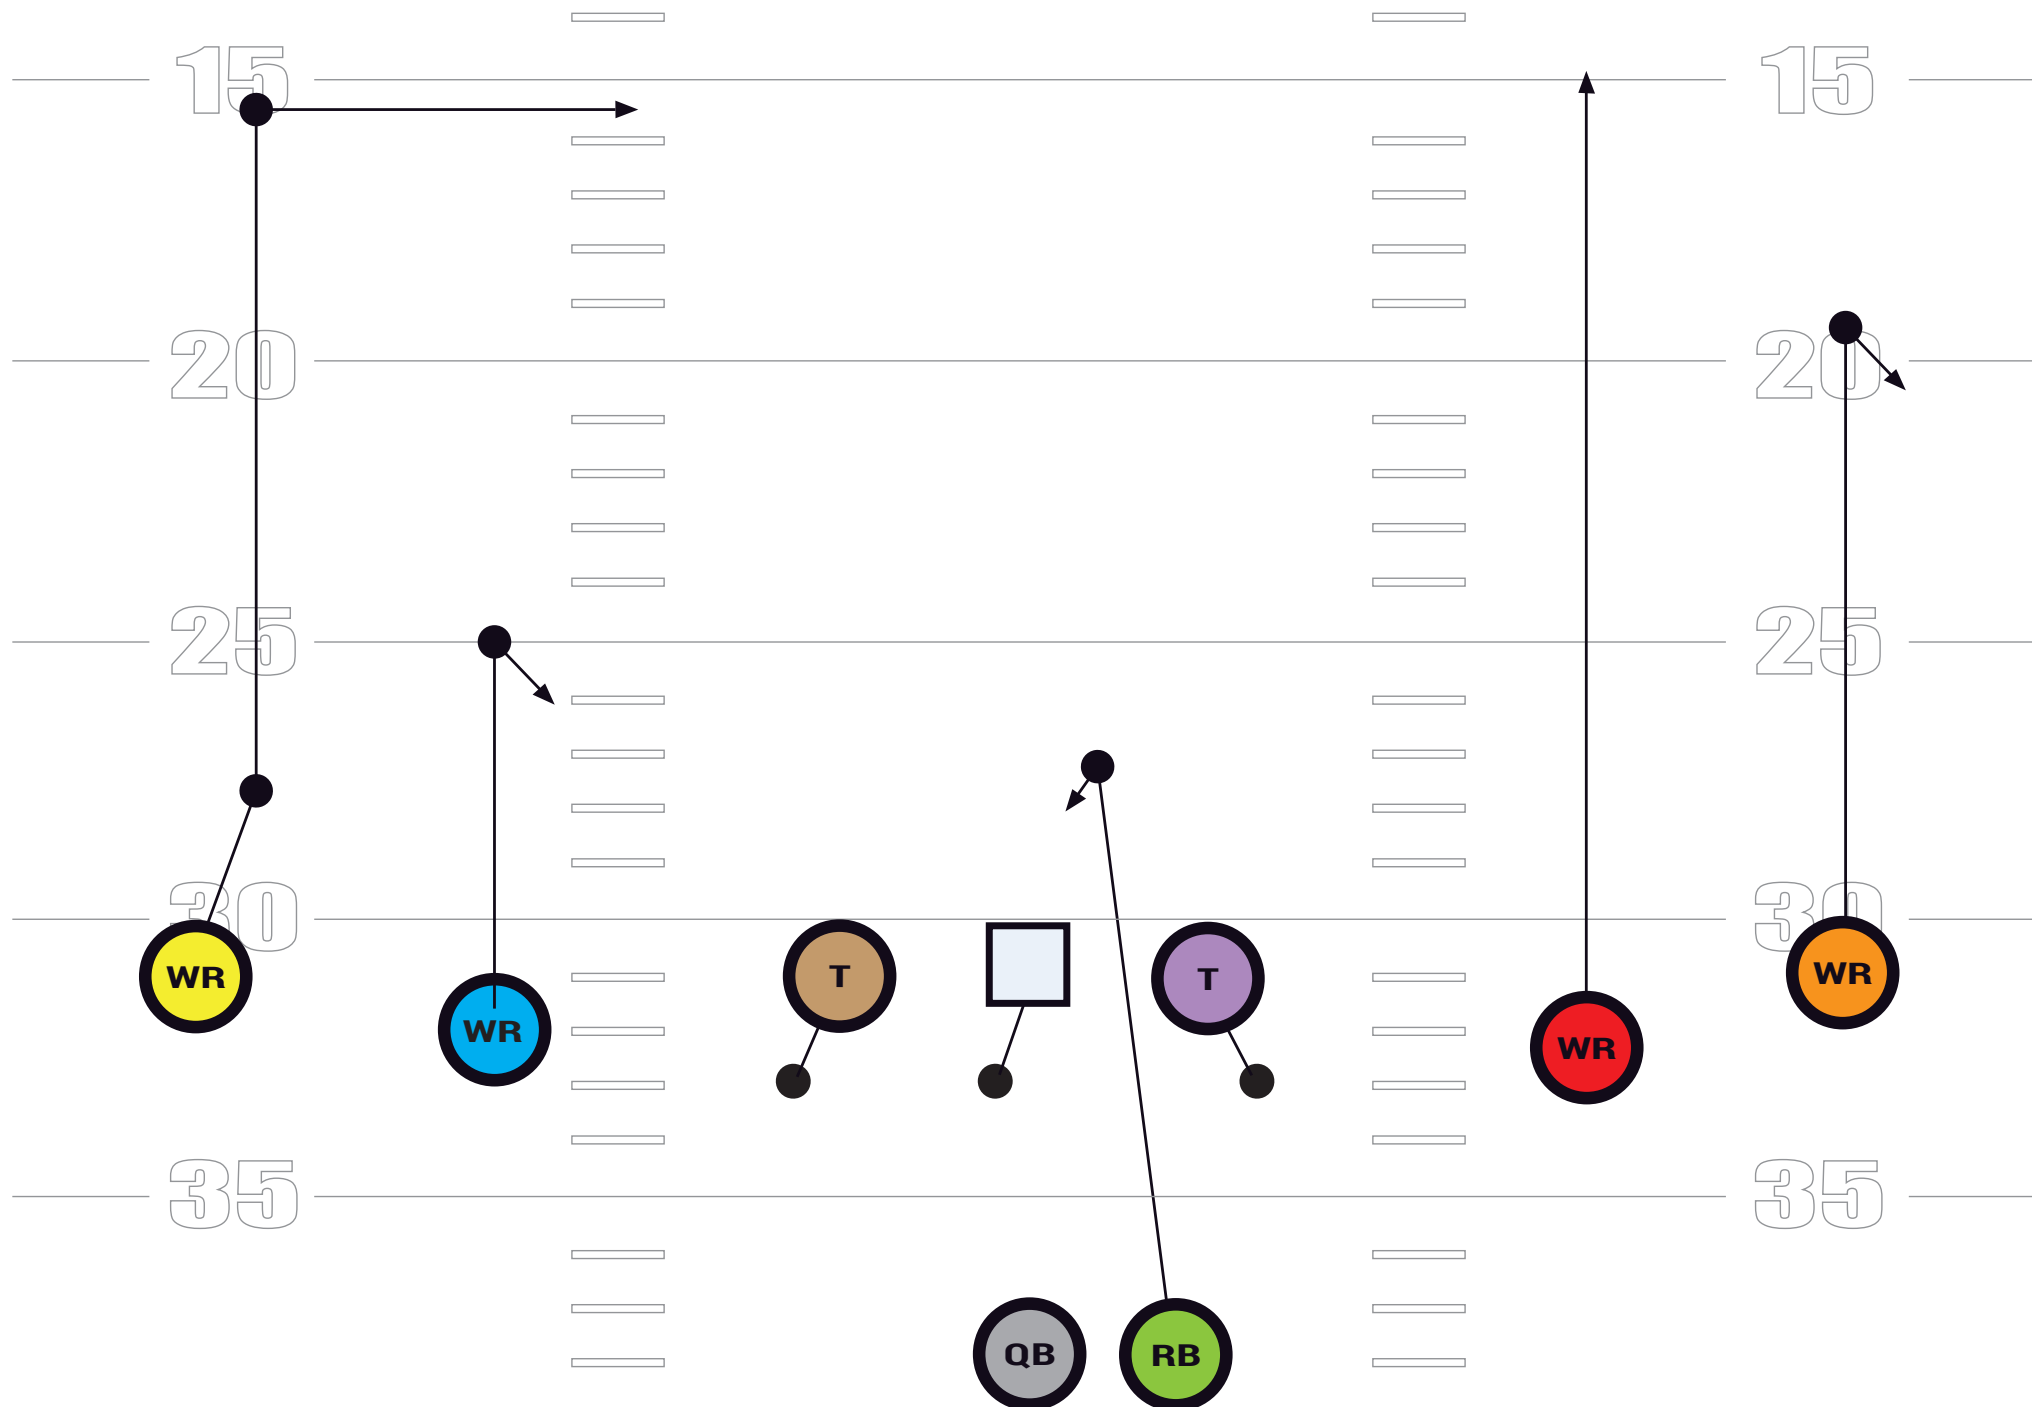

DBLS RIGHT, OUTSIDE ZONE LEFT, REVERSE RIGHT

*QB Hands Ball and becomes lead blocker

DBLS LEFT, OUTSIDE ZONE RIGHT, REVERSE LEFT

*QB Hands Ball and becomes lead blocker

DBLS RIGHT "HANK" //

DBLS LEFT HITCHES

DBLS RIGHT HITCHES

DBLS RIGHT, SLIDE LEFT, 546 F SEAM

DBLS LEFT, SLIDE RIGHT, 546 F SEAM

DBLS RIGHT, SPRINT OUT RIGHT

DBLS LEFT SPRINT OUT LEFT

TRIPS RIGHT QUICK GAME

TRIPS LEFT QUICK GAME

OFFENSIVE

PLAYBOOK

DBLS RIGHT, ZONE LEFT "POP" PASS / RPO

DBLS RIGHT, FAKE OUTSIDE ZONE LEFT, 605 F-SEAM

Keys: QB Ride & Slide Play Action

DBLS LEFT, FAKE OUTSIDE ZONE RIGHT, 605 F-SEAM

Keys: QB Ride & Slide Play Action

DBLS LEFT, POWER RIGHT

DBLS RIGHT, POWER LEFT

TRIPS RIGHT, TOSS / STRETCH RIGHT

TRIPS LEFT, TOSS / STRETCH LEFT

TRIPS RIGHT, RB SCREEN

TRIPS LEFT, RB SCREEN

TRIPS LEFT, H-BUBBLE

TRIPS RIGHT, H-BUBBLE