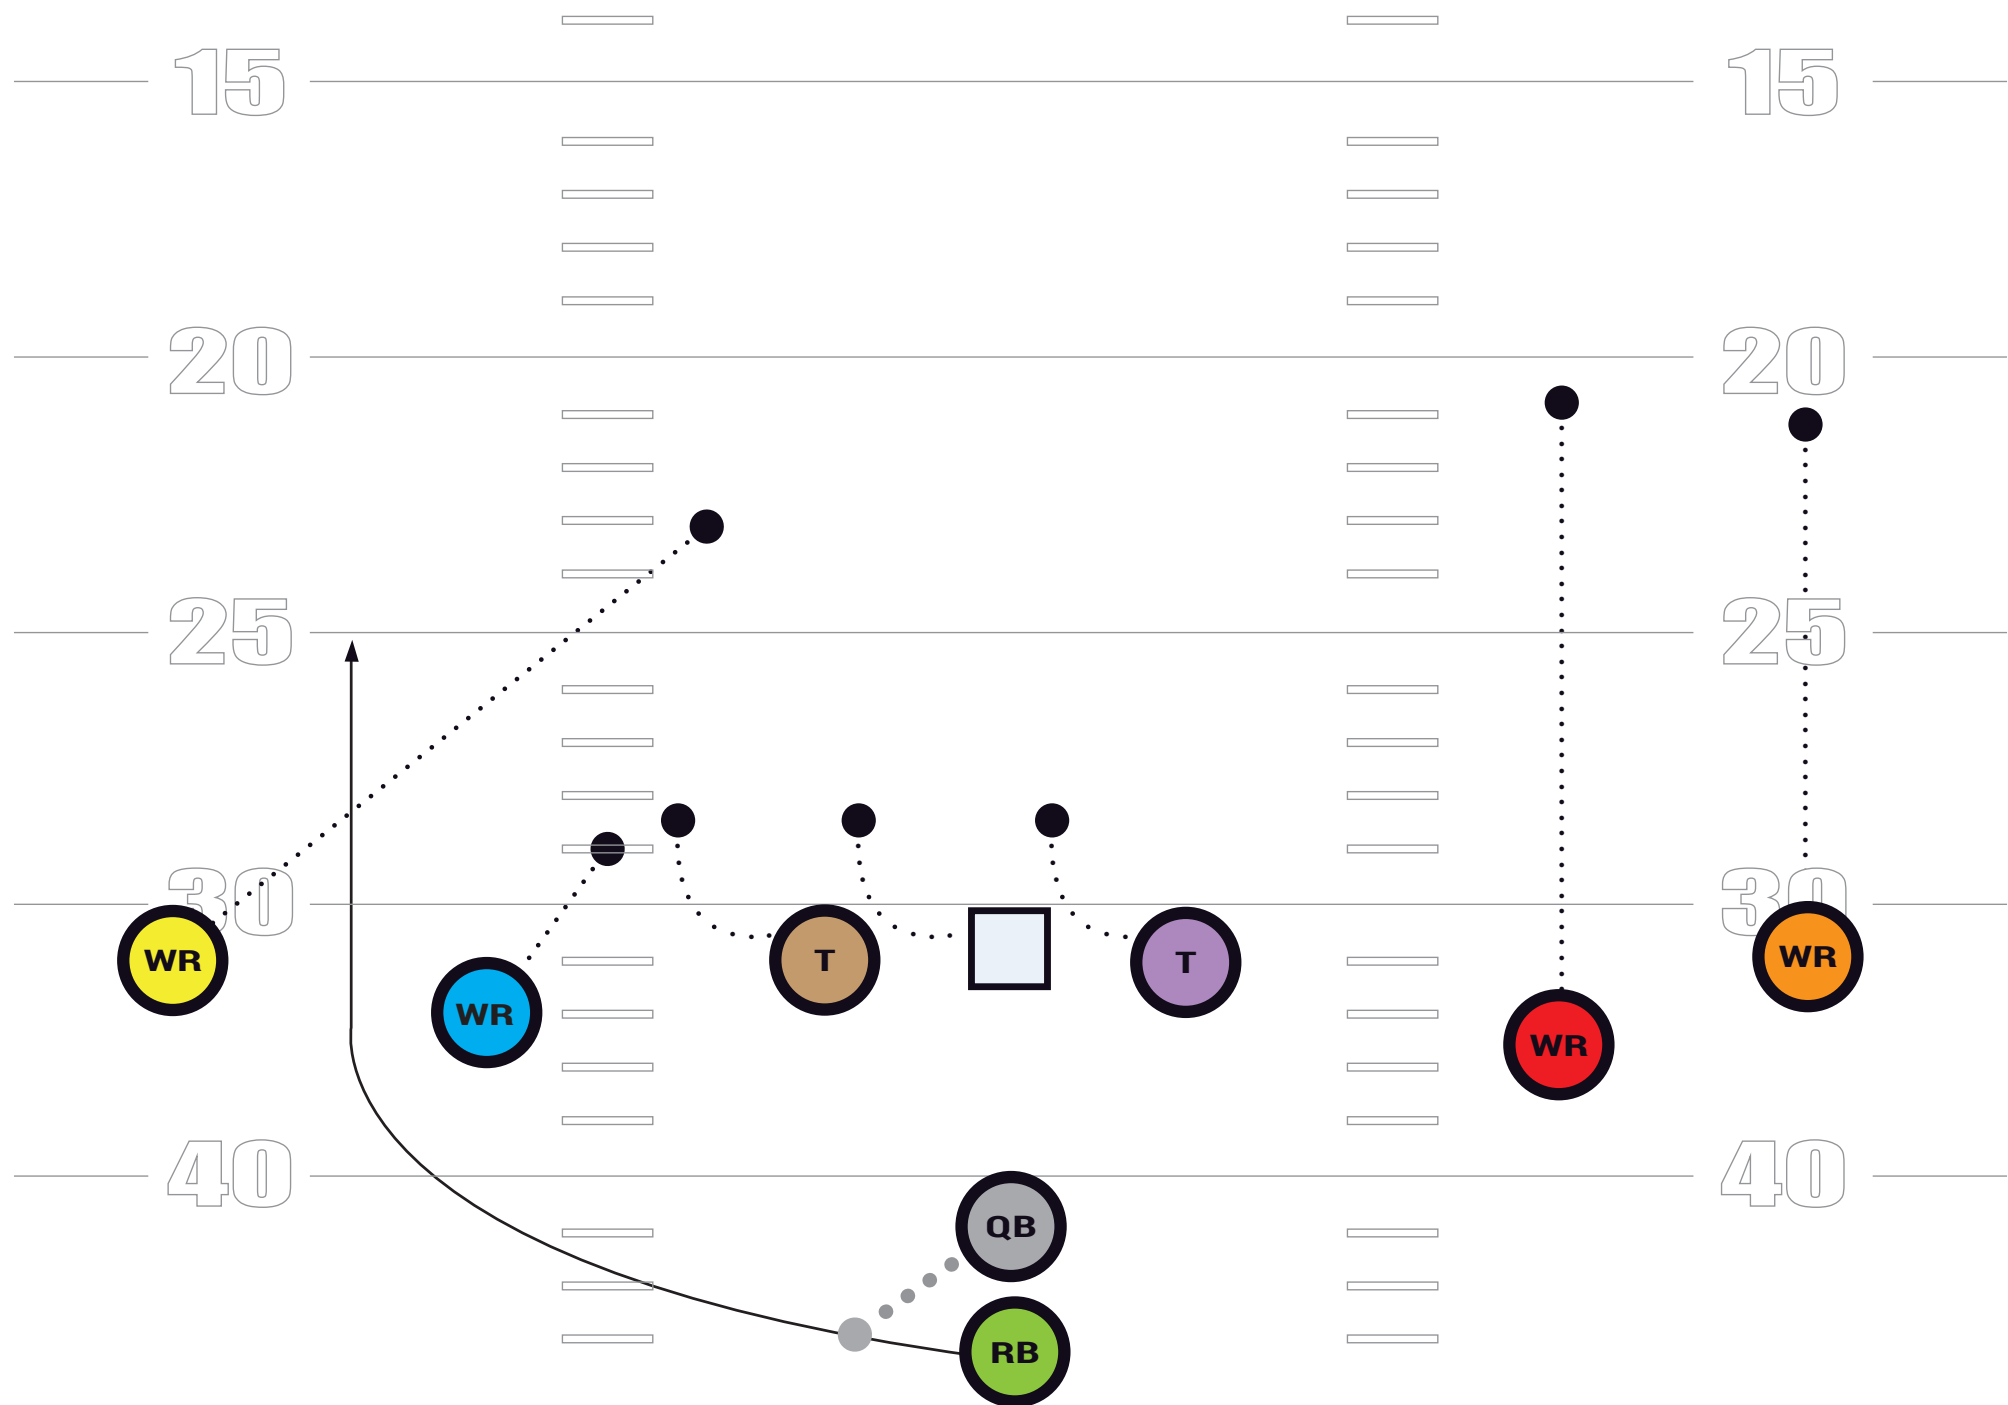

P L A Y B O O K

PISTOL LEFT, STRETCH / TOSS RIGHT

PISTOL RIGHT, TOSS / STRETCH LEFT

DBLS RIGHT SLANTS

DBLS LEFT SLANTS

DOUBLES PISTOL, TOSS / STRETCH L

DOUBLES PISTOL, TOSS / STRETCH R

DOUBLES LEFT WR QUICK SCREEN

DBLS RIGHT, OUTSIDE ZONE LEFT, REVERSE RIGHT

*QB Hands Ball and becomes lead blocker

DBLS LEFT, OUTSIDE ZONE RIGHT, REVERSE LEFT

*QB Hands Ball and becomes lead blocker

DBLS RIGHT "HANK" //

DBLS LEFT HITCHES

DBLS RIGHT HITCHES

DBLS RIGHT, SLIDE LEFT, 546 F SEAM

DBLS LEFT, SLIDE RIGHT, 546 F SEAM

DBLS RIGHT, SPRINT OUT RIGHT

DBLS LEFT SPRINT OUT LEFT

TRIPS RIGHT QUICK GAME

TRIPS LEFT QUICK GAME

OFFENSIVE

DBLS LEFT, POWER RIGHT

DBLS RIGHT, POWER LEFT

TRIPS RIGHT, TOSS / STRETCH RIGHT

TRIPS LEFT, TOSS / STRETCH LEFT

TRIPS RIGHT, RB SCREEN

TRIPS LEFT, RB SCREEN

TRIPS LEFT, H-BUBBLE

TRIPS RIGHT, H-BUBBLE