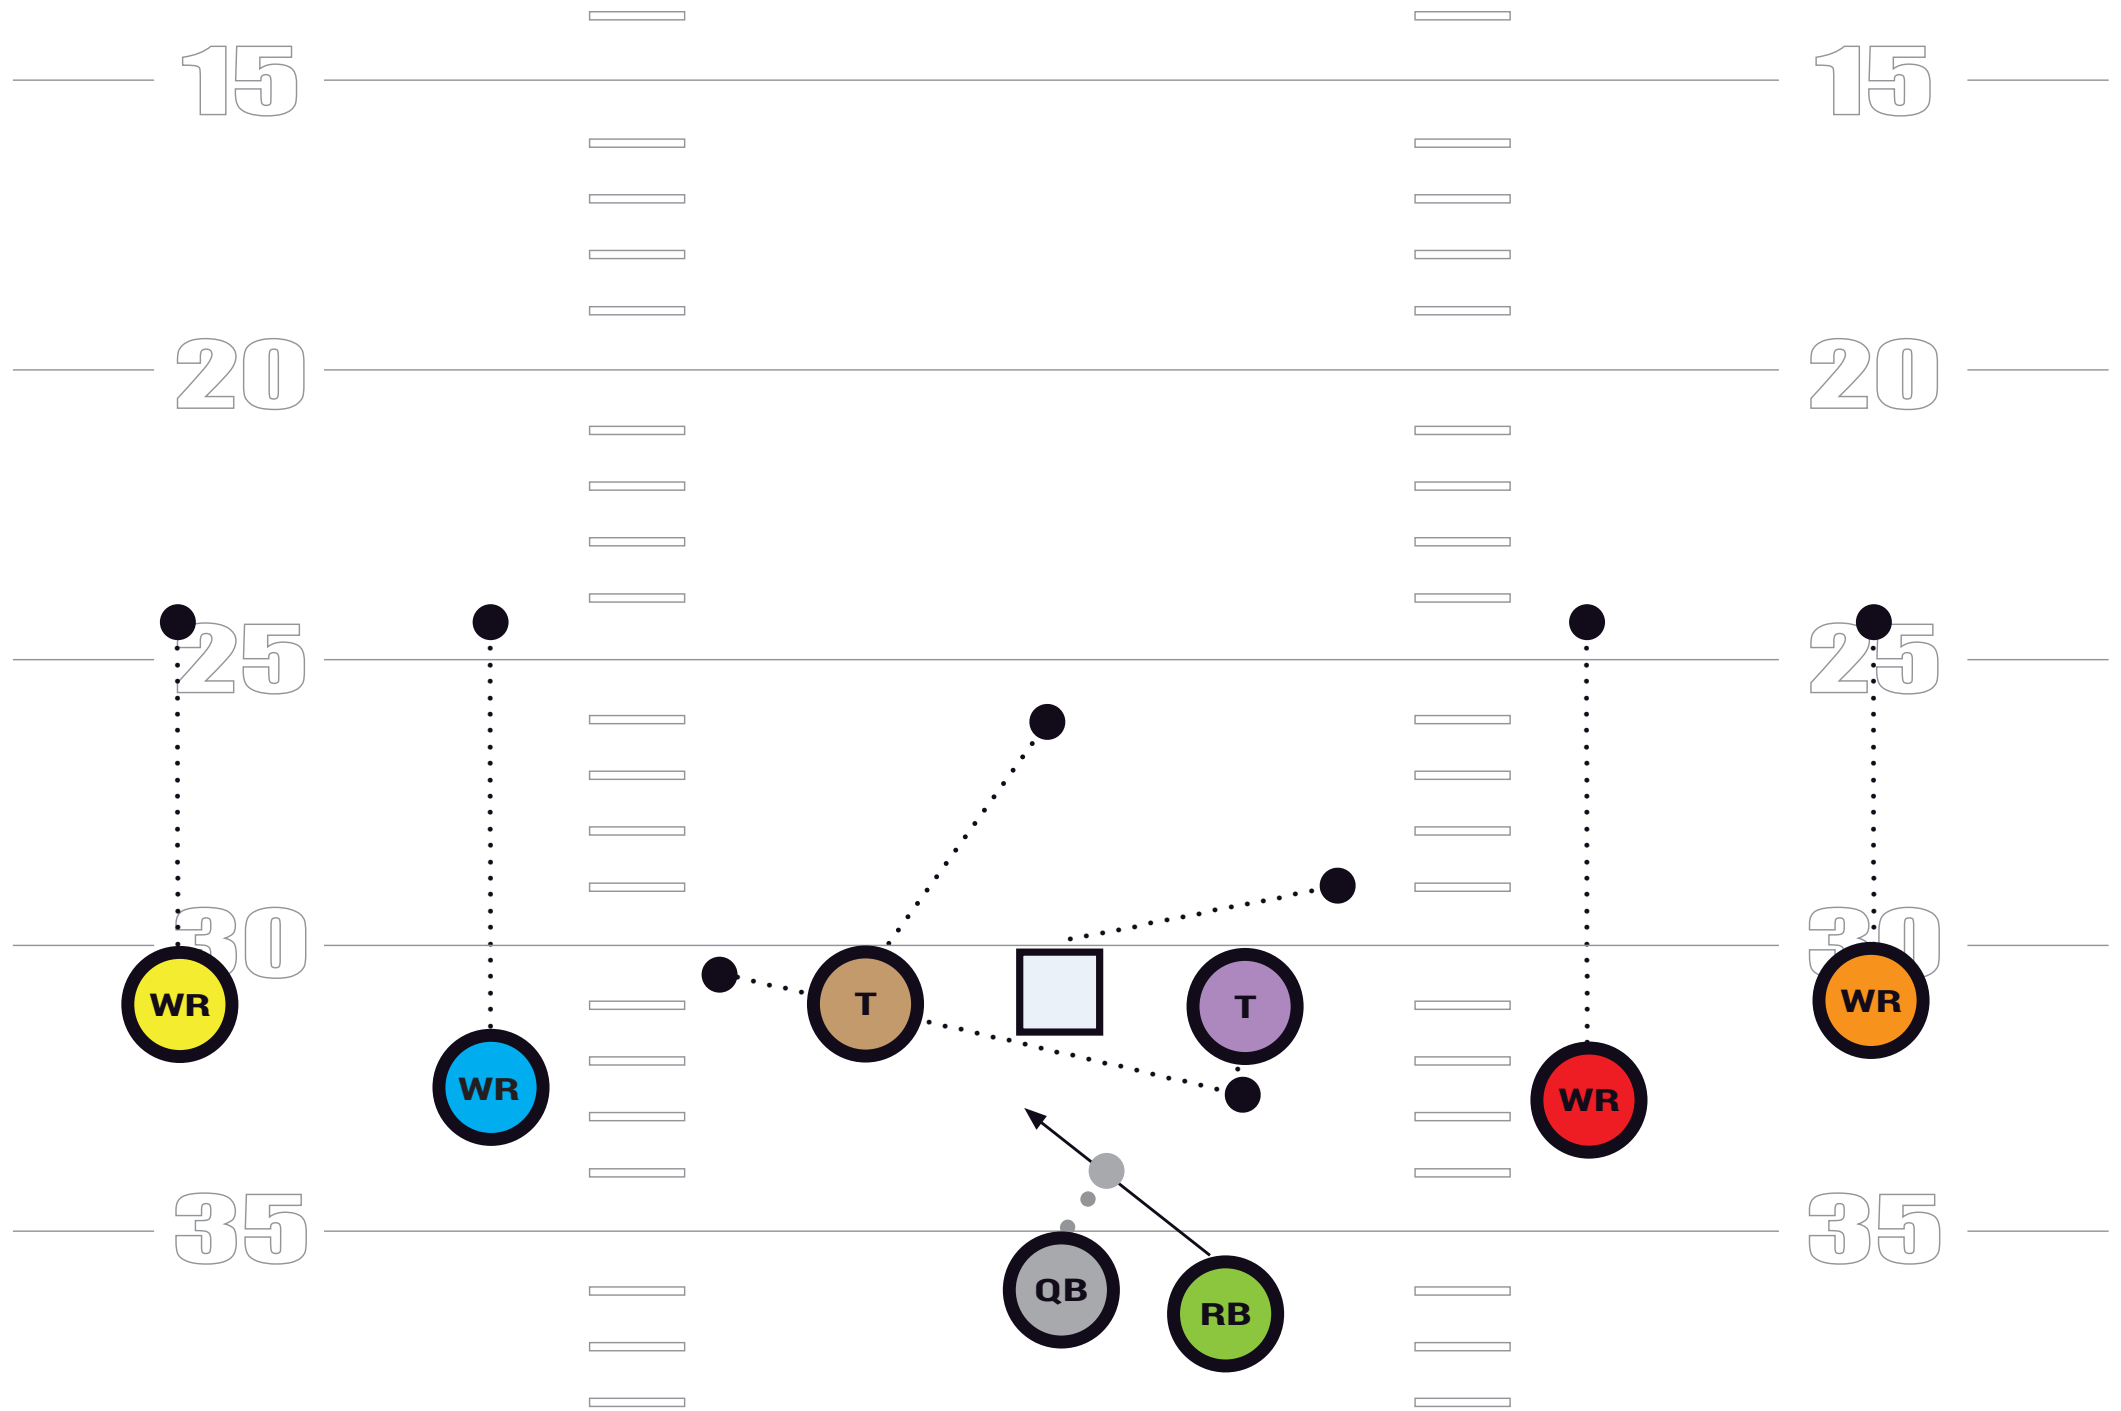

DBLS RIGHT, OUTSIDE ZONE LEFT, REVERSE RIGHT

*QB Hands Ball and becomes lead blocker

DBLS LEFT, OUTSIDE ZONE RIGHT, REVERSE LEFT

*QB Hands Ball and becomes lead blocker

DBLS RIGHT "HANK" //

DBLS LEFT HITCHES

DBLS RIGHT HITCHES

DBLS RIGHT, SLIDE LEFT, 546 F SEAM

DBLS LEFT, SLIDE RIGHT, 546 F SEAM

DBLS RIGHT, SPRINT OUT RIGHT

DBLS LEFT SPRINT OUT LEFT

TRIPS RIGHT QUICK GAME

TRIPS LEFT QUICK GAME

OFFENSIVE

PLAYBOOK

DBLS RIGHT, ZONE LEFT "POP" PASS / RPO

DBLS RIGHT, FAKE OUTSIDE ZONE LEFT, 605 F-SEAM

Keys: QB Ride & Slide Play Action

DBLS LEFT, FAKE OUTSIDE ZONE RIGHT, 605 F-SEAM

Keys: QB Ride & Slide Play Action

DBLS LEFT, POWER RIGHT

DBLS RIGHT, POWER LEFT

TRIPS RIGHT, TOSS / STRETCH RIGHT

TRIPS LEFT, TOSS / STRETCH LEFT

TRIPS RIGHT, RB SCREEN

TRIPS LEFT, RB SCREEN

TRIPS LEFT, H-BUBBLE

TRIPS RIGHT, H-BUBBLE