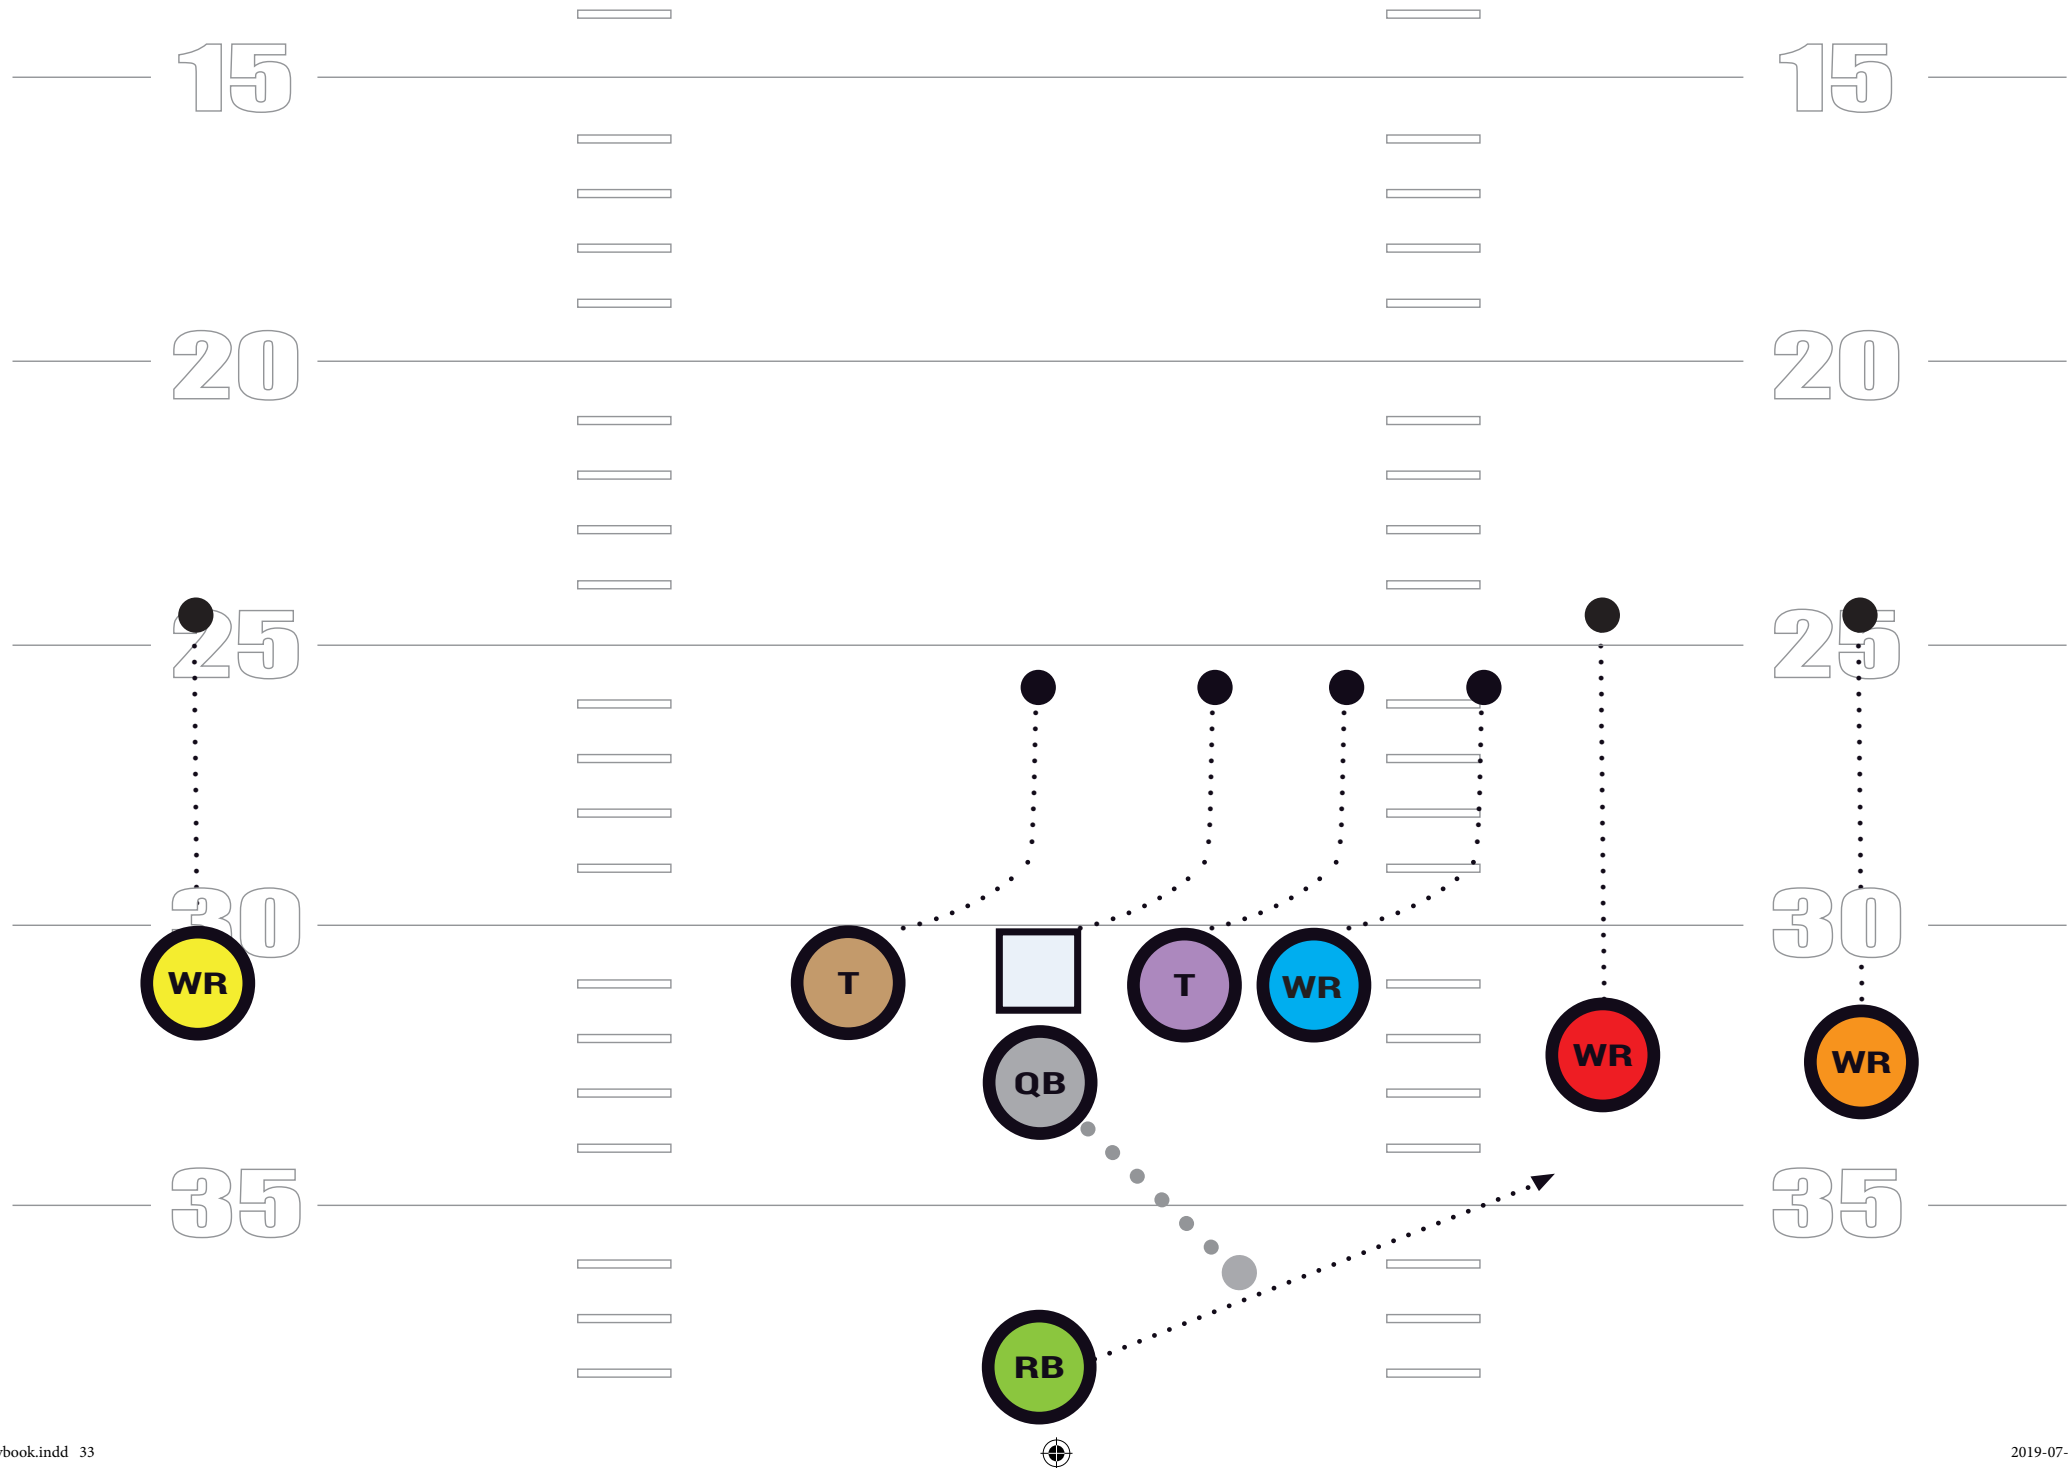

DBLS RIGHT, OUTSIDE ZONE LEFT, REVERSE RIGHT

*QB Hands Ball and becomes lead blocker

DBLS LEFT, OUTSIDE ZONE RIGHT, REVERSE LEFT

*QB Hands Ball and becomes lead blocker

DBLS RIGHT "HANK" //

DBLS LEFT HITCHES

DBLS RIGHT HITCHES

DBLS RIGHT, SLIDE LEFT, 546 F SEAM

DBLS LEFT, SLIDE RIGHT, 546 F SEAM

DBLS RIGHT, SPRINT OUT RIGHT

DBLS LEFT SPRINT OUT LEFT

TRIPS RIGHT QUICK GAME

TRIPS LEFT QUICK GAME

OFFENSIVE

PLAYBOOK

DBLS RIGHT, ZONE LEFT "POP" PASS / RPO

DBLS RIGHT, FAKE OUTSIDE ZONE LEFT, 605 F-SEAM

Keys: QB Ride & Slide Play Action

DBLS LEFT, FAKE OUTSIDE ZONE RIGHT, 605 F-SEAM

Keys: QB Ride & Slide Play Action

DBLS LEFT, POWER RIGHT

DBLS RIGHT, POWER LEFT

TRIPS RIGHT, TOSS / STRETCH RIGHT

TRIPS LEFT, TOSS / STRETCH LEFT

TRIPS RIGHT, RB SCREEN

TRIPS LEFT, RB SCREEN

TRIPS LEFT, H-BUBBLE

TRIPS RIGHT, H-BUBBLE