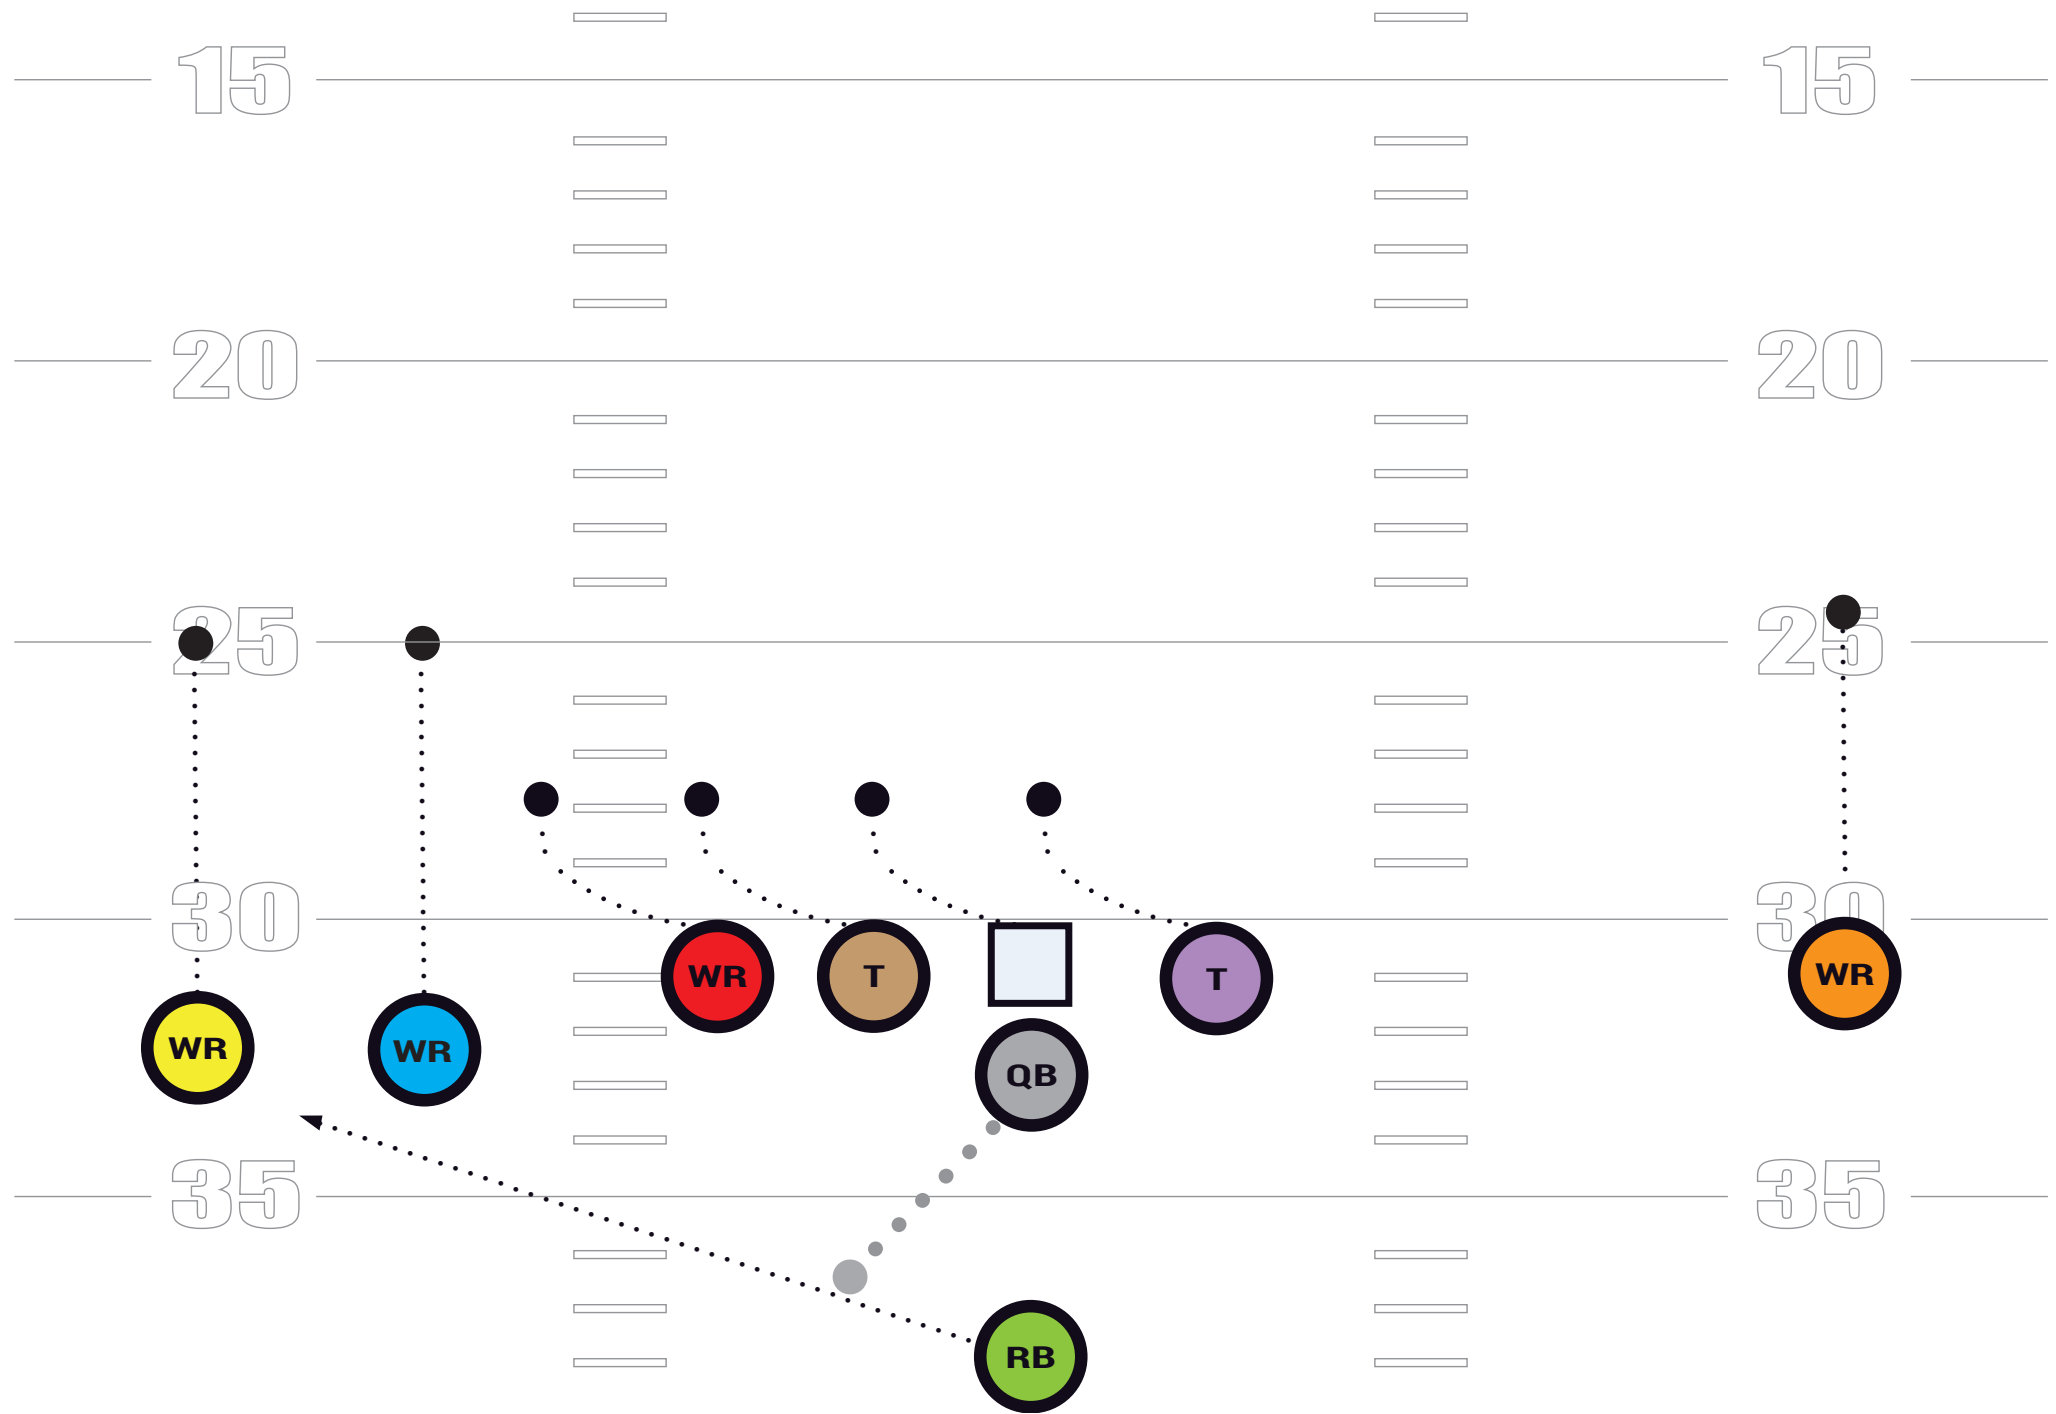

DBLS RIGHT, OUTSIDE ZONE LEFT, REVERSE RIGHT

*QB Hands Ball and becomes lead blocker

DBLS LEFT, OUTSIDE ZONE RIGHT, REVERSE LEFT

*QB Hands Ball and becomes lead blocker

DBLS RIGHT "HANK" //

DBLS LEFT HITCHES

DBLS RIGHT HITCHES

DBLS RIGHT, SLIDE LEFT, 546 F SEAM

DBLS LEFT, SLIDE RIGHT, 546 F SEAM

DBLS RIGHT, SPRINT OUT RIGHT

DBLS LEFT SPRINT OUT LEFT

TRIPS RIGHT QUICK GAME

TRIPS LEFT QUICK GAME

OFFENSIVE

PLAYBOOK

DBLS RIGHT, ZONE LEFT "POP" PASS / RPO

DBLS RIGHT, FAKE OUTSIDE ZONE LEFT, 605 F-SEAM

Keys: QB Ride & Slide Play Action

DBLS LEFT, FAKE OUTSIDE ZONE RIGHT, 605 F-SEAM

Keys: QB Ride & Slide Play Action

DBLS LEFT, POWER RIGHT

DBLS RIGHT, POWER LEFT

TRIPS RIGHT, TOSS / STRETCH RIGHT

TRIPS LEFT, TOSS / STRETCH LEFT

TRIPS RIGHT, RB SCREEN

TRIPS LEFT, RB SCREEN

TRIPS LEFT, H-BUBBLE

TRIPS RIGHT, H-BUBBLE