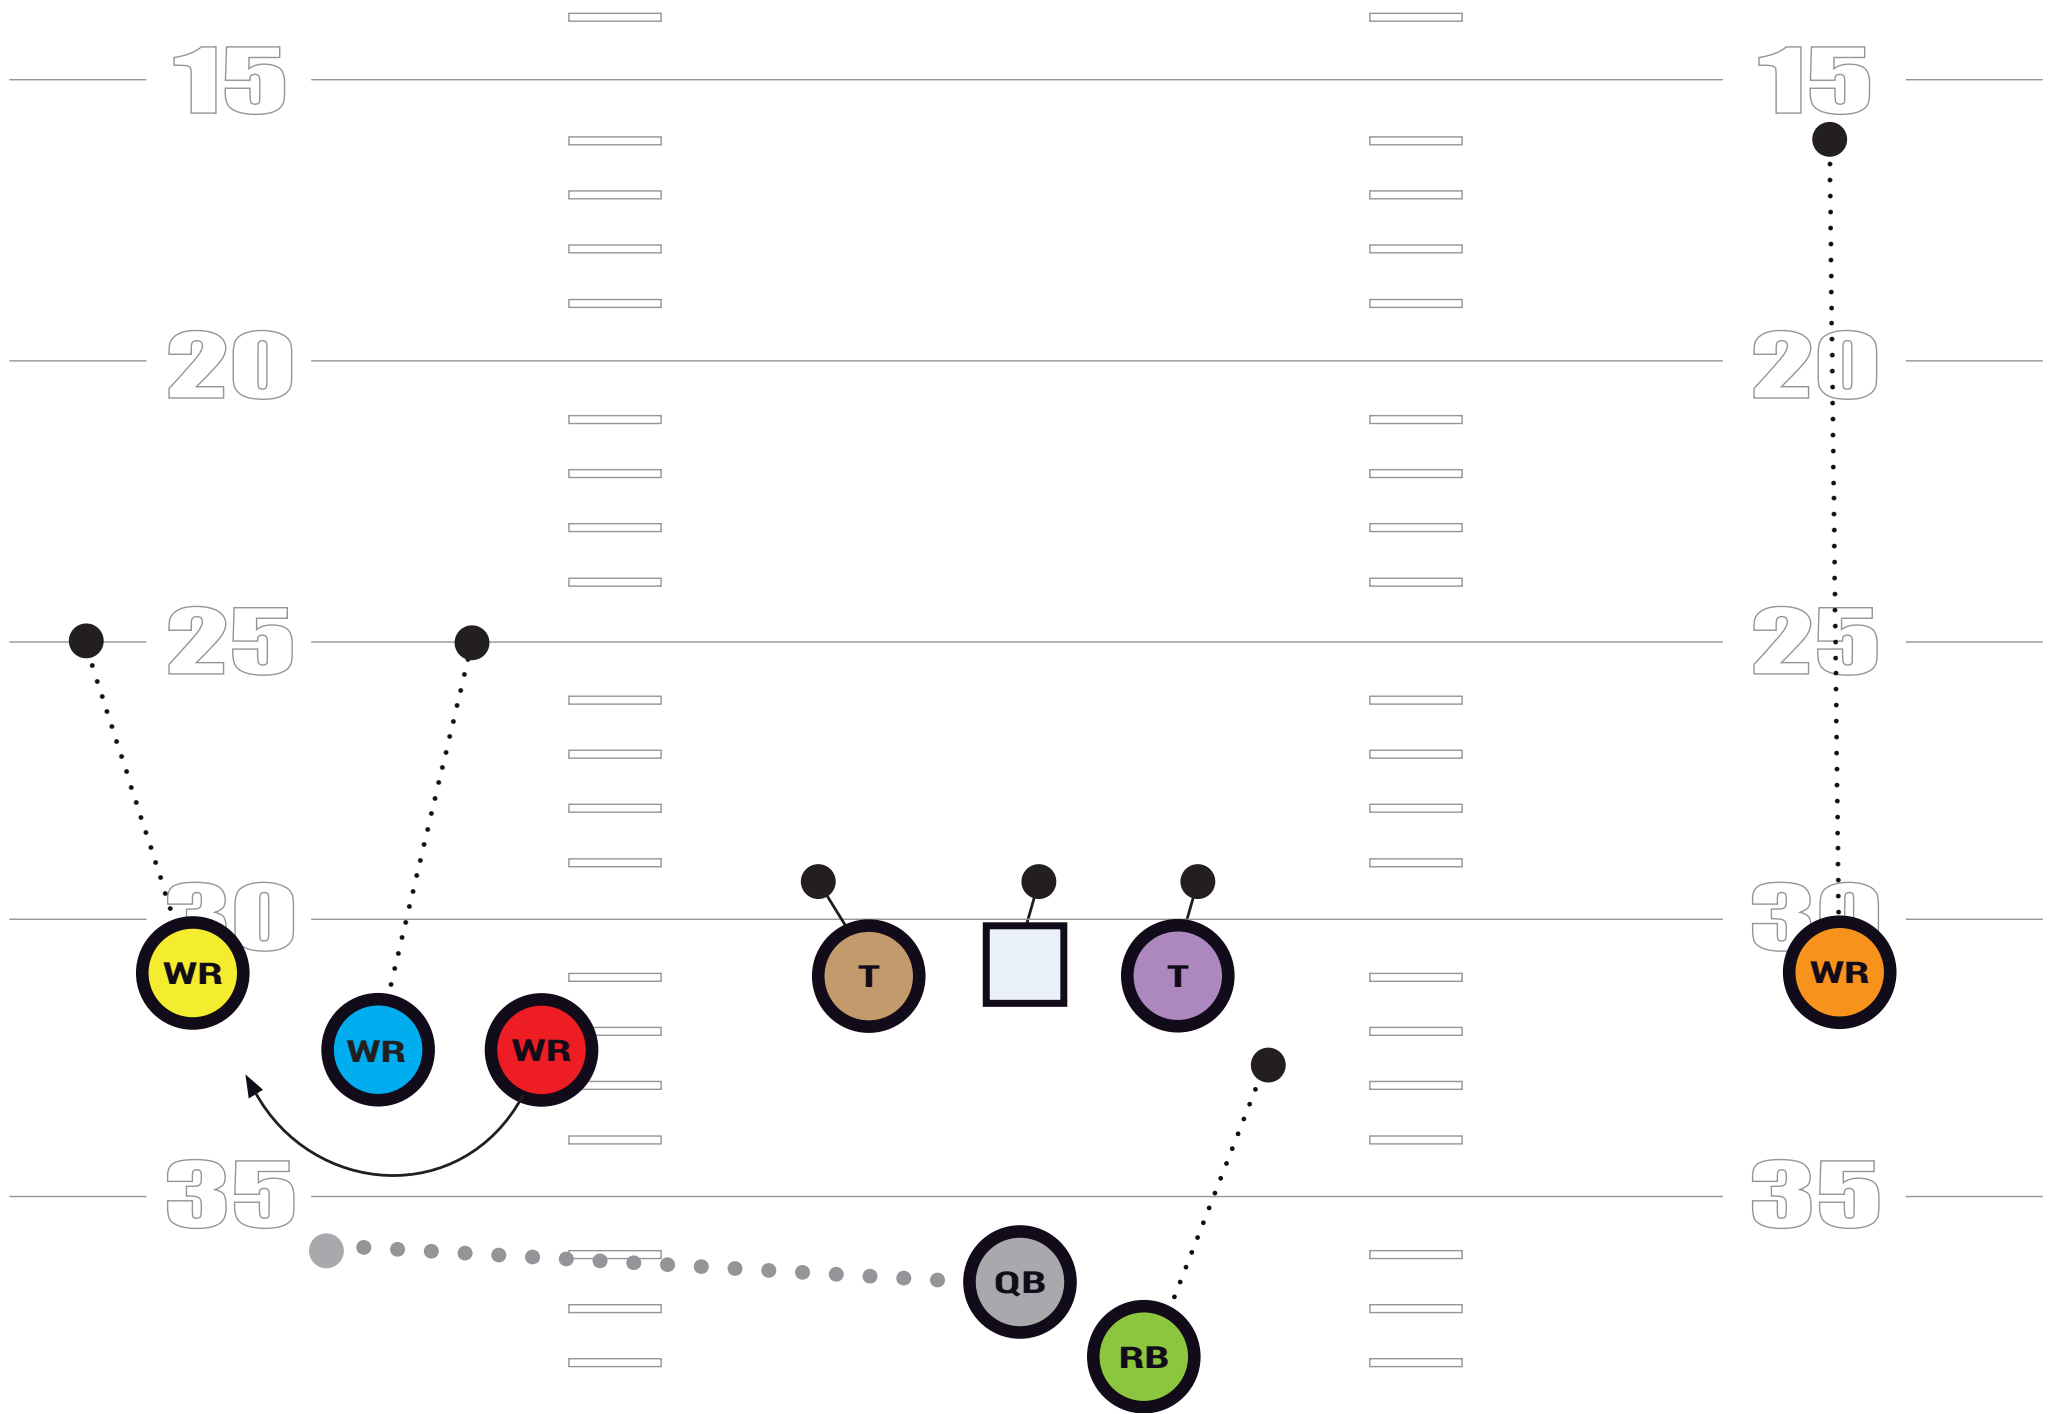

DBLS RIGHT, OUTSIDE ZONE LEFT, REVERSE RIGHT

*QB Hands Ball and becomes lead blocker

DBLS LEFT, OUTSIDE ZONE RIGHT, REVERSE LEFT

*QB Hands Ball and becomes lead blocker

DBLS RIGHT "HANK" //

DBLS LEFT HITCHES

DBLS RIGHT HITCHES

DBLS RIGHT, SLIDE LEFT, 546 F SEAM

DBLS LEFT, SLIDE RIGHT, 546 F SEAM

DBLS RIGHT, SPRINT OUT RIGHT

DBLS LEFT SPRINT OUT LEFT

TRIPS RIGHT QUICK GAME

TRIPS LEFT QUICK GAME

OFFENSIVE

PLAYBOOK

DBLS RIGHT, ZONE LEFT "POP" PASS / RPO

DBLS RIGHT, FAKE OUTSIDE ZONE LEFT, 605 F-SEAM

Keys: QB Ride & Slide Play Action

DBLS LEFT, FAKE OUTSIDE ZONE RIGHT, 605 F-SEAM

Keys: QB Ride & Slide Play Action

DBLS LEFT, POWER RIGHT

DBLS RIGHT, POWER LEFT

TRIPS RIGHT, TOSS / STRETCH RIGHT

TRIPS LEFT, TOSS / STRETCH LEFT

TRIPS RIGHT, RB SCREEN

TRIPS LEFT, RB SCREEN

TRIPS LEFT, H-BUBBLE

TRIPS RIGHT, H-BUBBLE