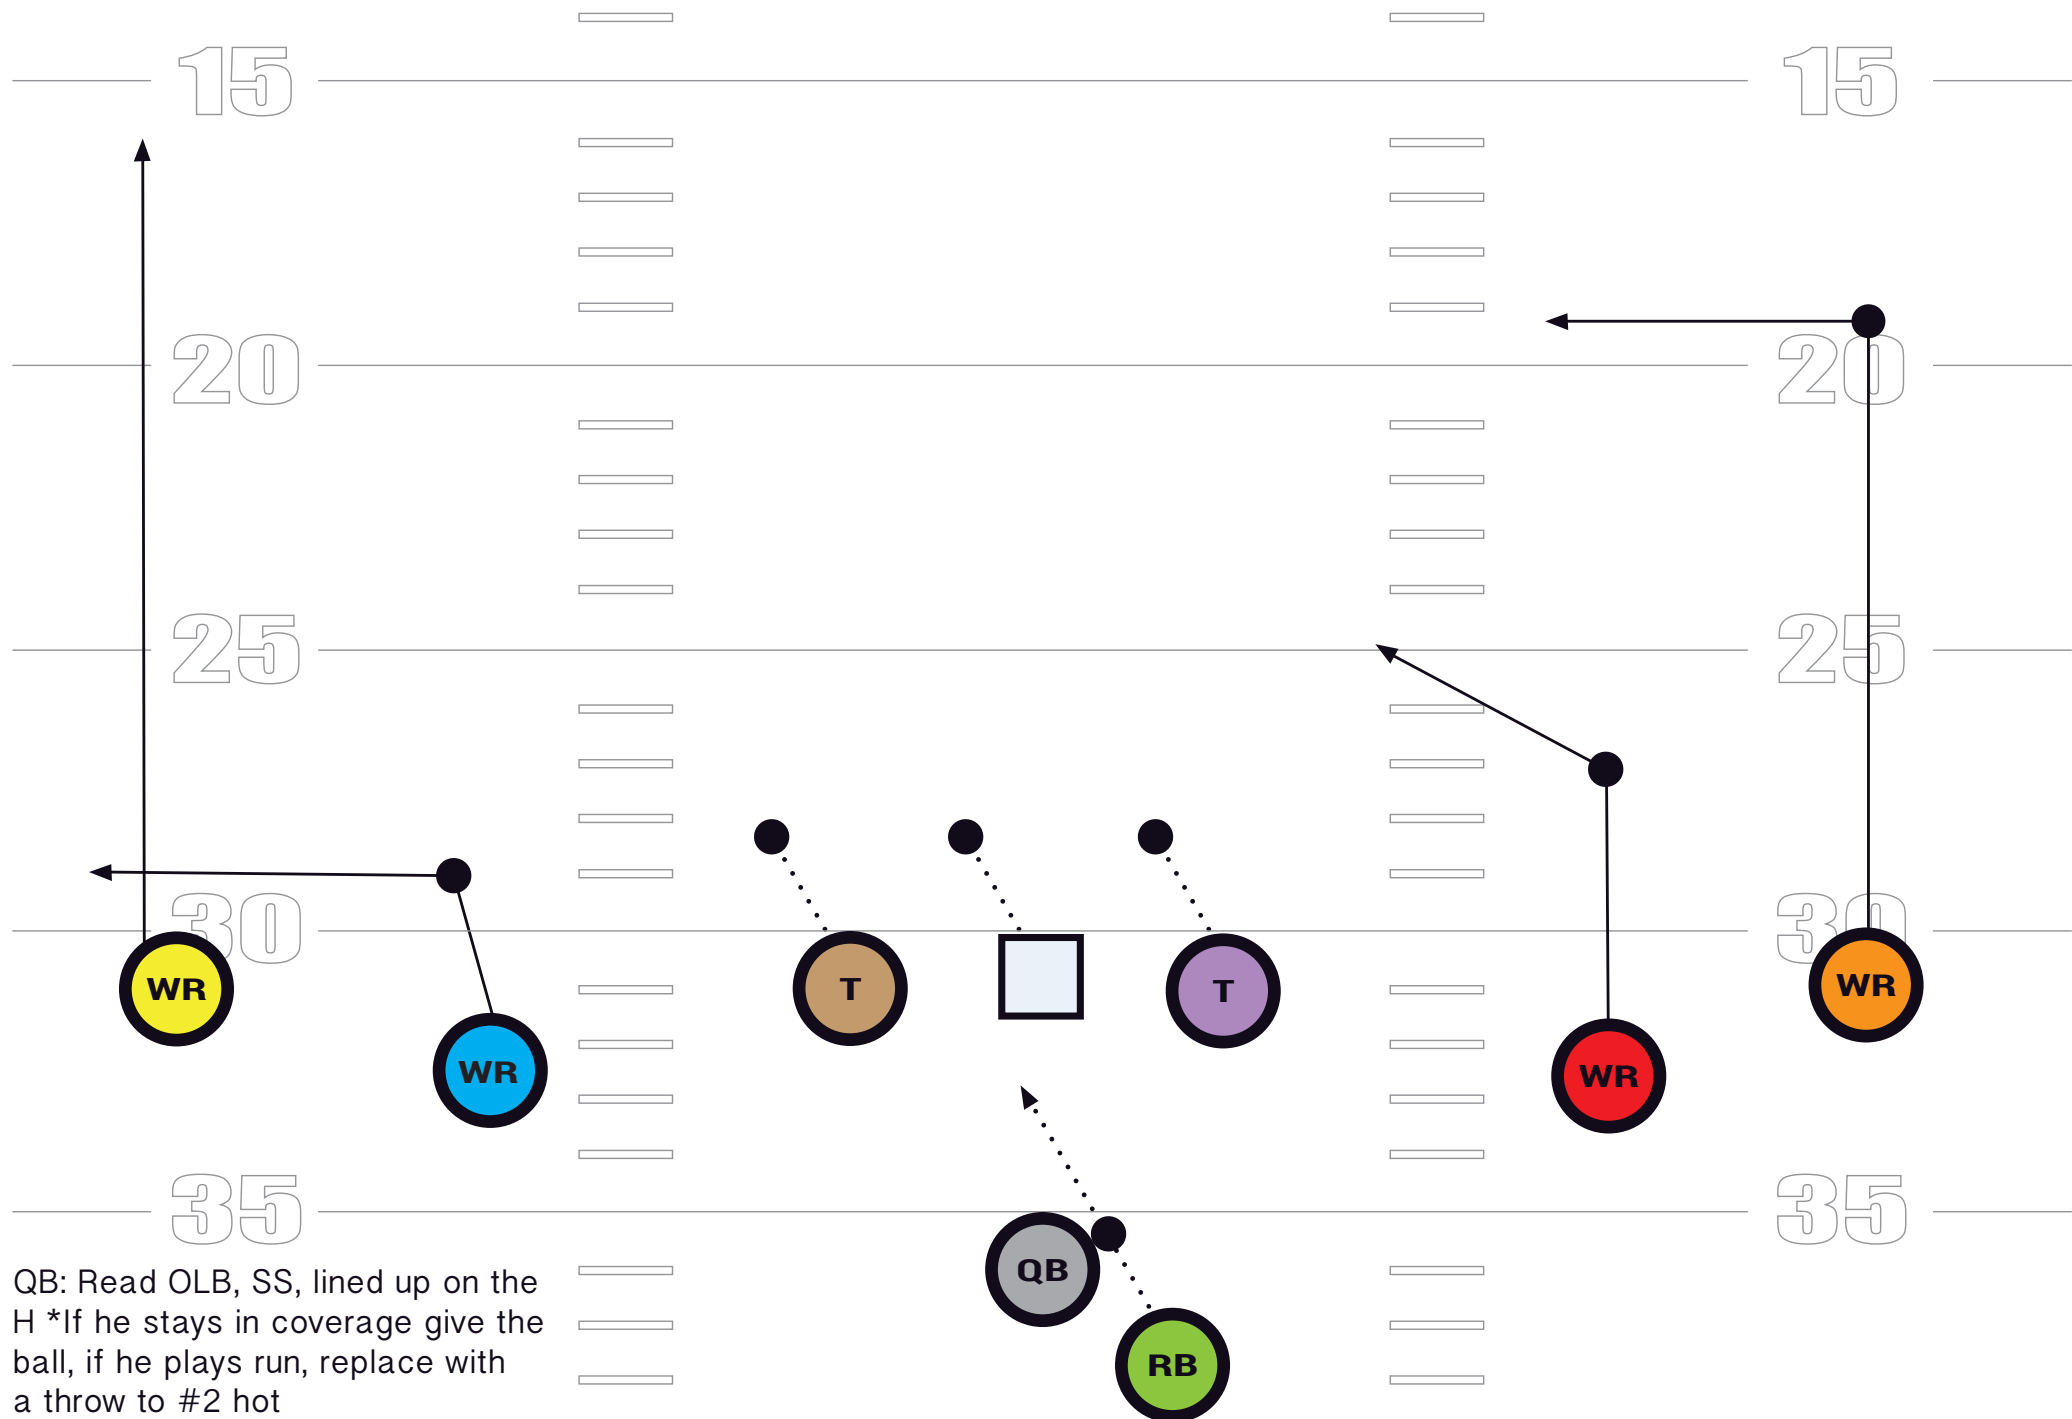

DBLS RIGHT, OUTSIDE ZONE LEFT, REVERSE RIGHT

*QB Hands Ball and becomes lead blocker

DBLS LEFT, OUTSIDE ZONE RIGHT, REVERSE LEFT

*QB Hands Ball and becomes lead blocker

DBLS RIGHT "HANK" //

DBLS LEFT HITCHES

DBLS RIGHT HITCHES

DBLS RIGHT, SLIDE LEFT, 546 F SEAM

DBLS LEFT, SLIDE RIGHT, 546 F SEAM

DBLS RIGHT, SPRINT OUT RIGHT

DBLS LEFT SPRINT OUT LEFT

TRIPS RIGHT QUICK GAME

TRIPS LEFT QUICK GAME

OFFENSIVE

PLAYBOOK

DBLS RIGHT, ZONE LEFT "POP" PASS / RPO

DBLS RIGHT, FAKE OUTSIDE ZONE LEFT, 605 F-SEAM

Keys: QB Ride & Slide Play Action

DBLS LEFT, FAKE OUTSIDE ZONE RIGHT, 605 F-SEAM

Keys: QB Ride & Slide Play Action

DBLS LEFT, POWER RIGHT

DBLS RIGHT, POWER LEFT

TRIPS RIGHT, TOSS / STRETCH RIGHT

TRIPS LEFT, TOSS / STRETCH LEFT

TRIPS RIGHT, RB SCREEN

TRIPS LEFT, RB SCREEN

TRIPS LEFT, H-BUBBLE

TRIPS RIGHT, H-BUBBLE