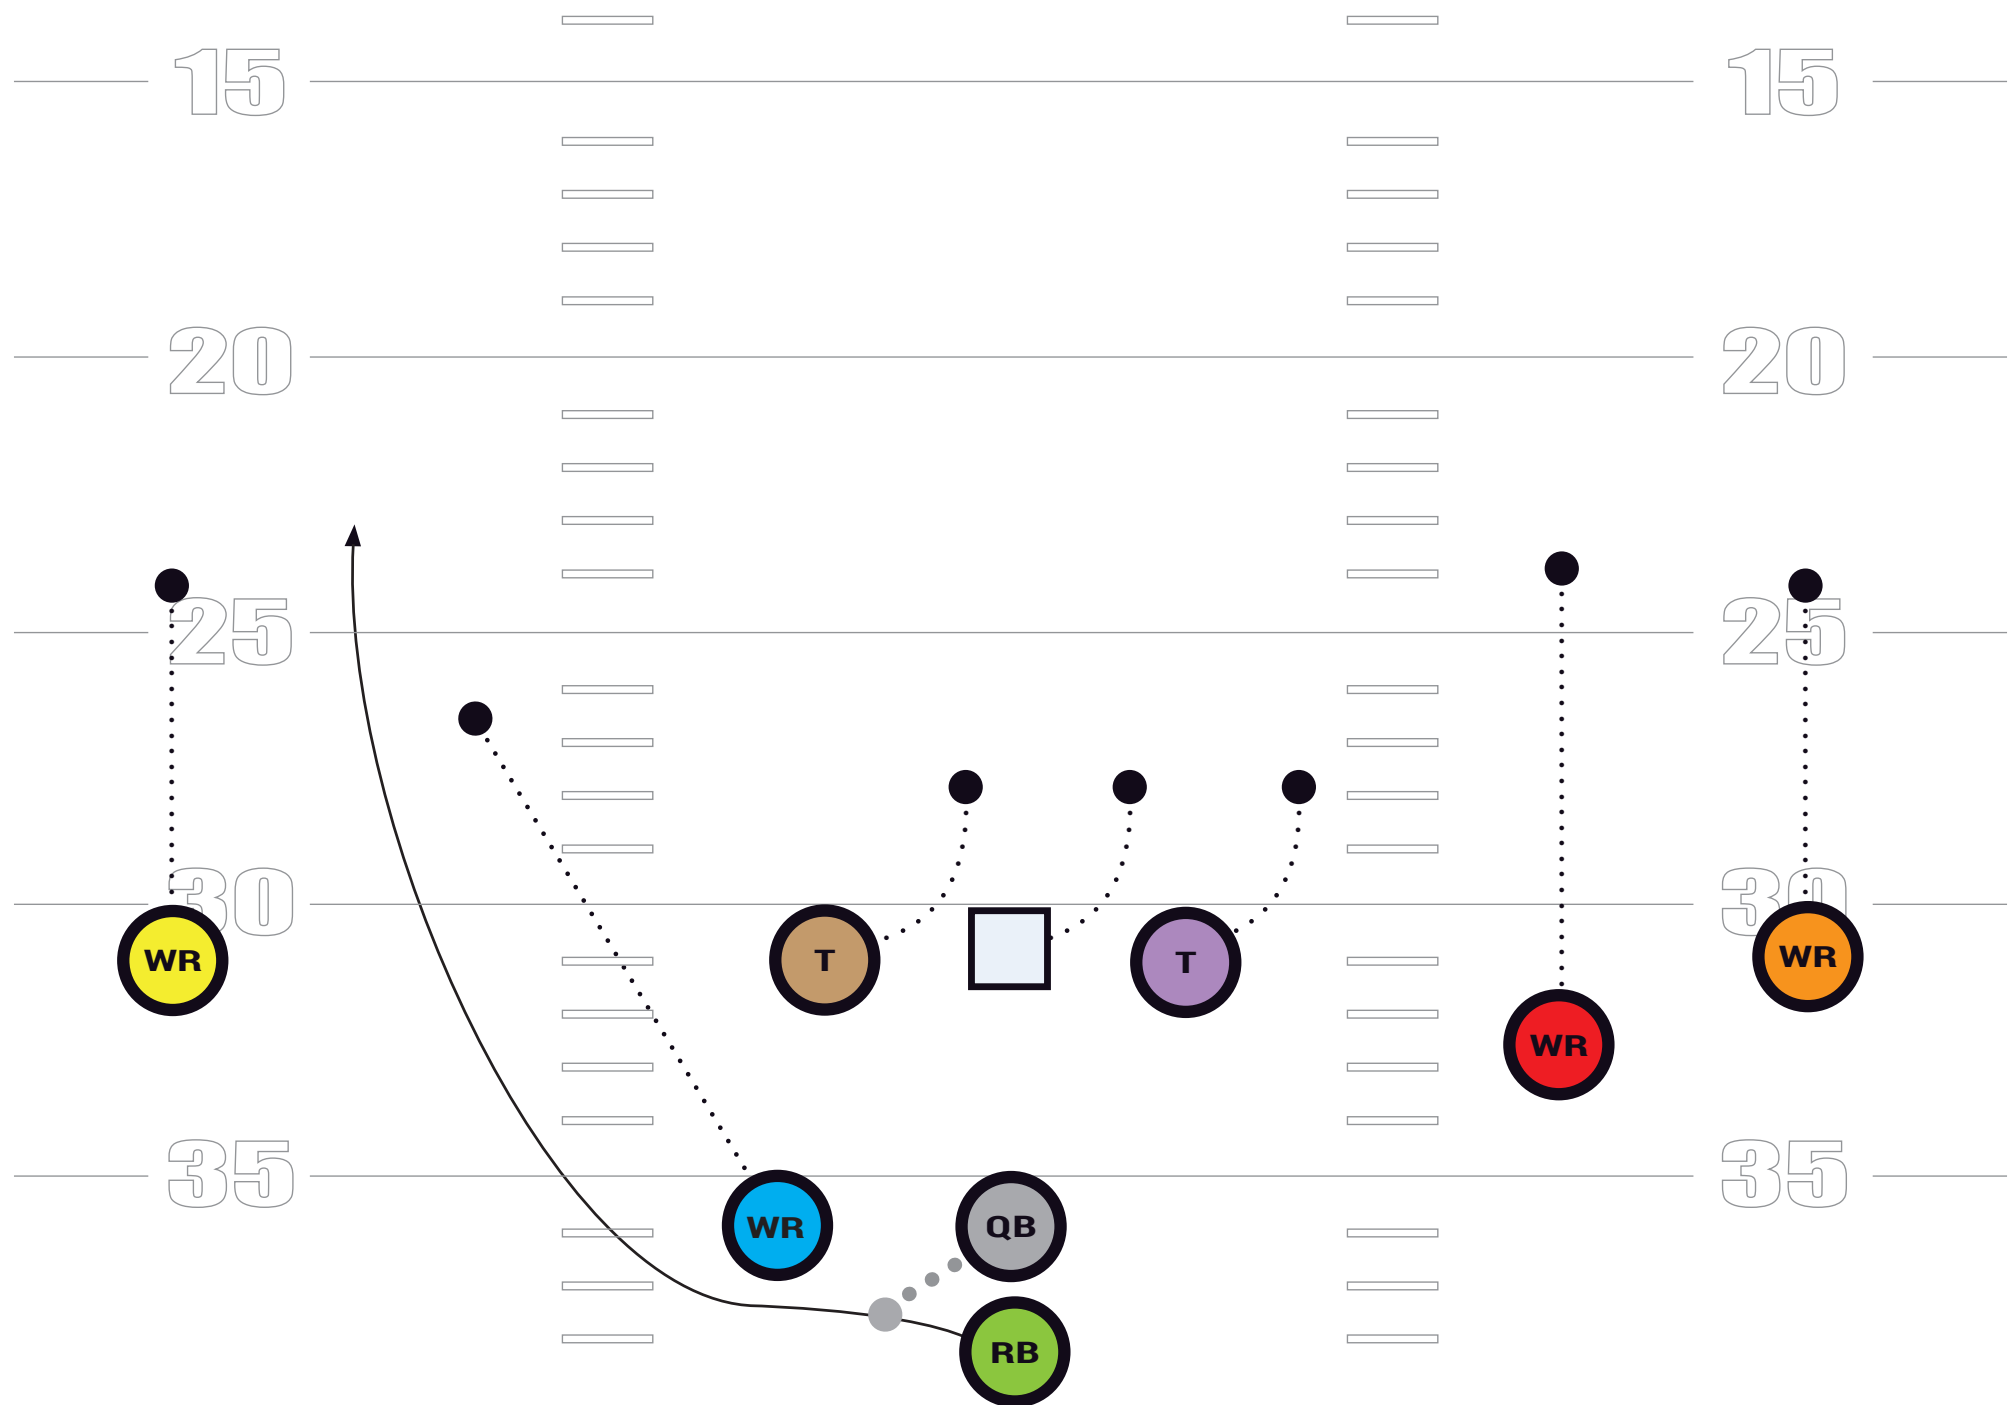

P L A Y B O O K

PISTOL LEFT, STRETCH / TOSS RIGHT

PISTOL RIGHT, TOSS / STRETCH LEFT

DBLS RIGHT SLANTS

DBLS LEFT SLANTS

DOUBLES PISTOL, TOSS / STRETCH L

DOUBLES PISTOL, TOSS / STRETCH R

DOUBLES LEFT WR QUICK SCREEN

DBLS RIGHT, OUTSIDE ZONE LEFT, REVERSE RIGHT

*QB Hands Ball and becomes lead blocker

DBLS LEFT, OUTSIDE ZONE RIGHT, REVERSE LEFT

*QB Hands Ball and becomes lead blocker

DBLS RIGHT "HANK" //

DBLS LEFT HITCHES

DBLS RIGHT HITCHES

DBLS RIGHT, SLIDE LEFT, 546 F SEAM

DBLS LEFT, SLIDE RIGHT, 546 F SEAM

DBLS RIGHT, SPRINT OUT RIGHT

DBLS LEFT SPRINT OUT LEFT

TRIPS RIGHT QUICK GAME

TRIPS LEFT QUICK GAME

OFFENSIVE

DBLS LEFT, POWER RIGHT

DBLS RIGHT, POWER LEFT

TRIPS RIGHT, TOSS / STRETCH RIGHT

TRIPS LEFT, TOSS / STRETCH LEFT

TRIPS RIGHT, RB SCREEN

TRIPS LEFT, RB SCREEN

TRIPS LEFT, H-BUBBLE

TRIPS RIGHT, H-BUBBLE