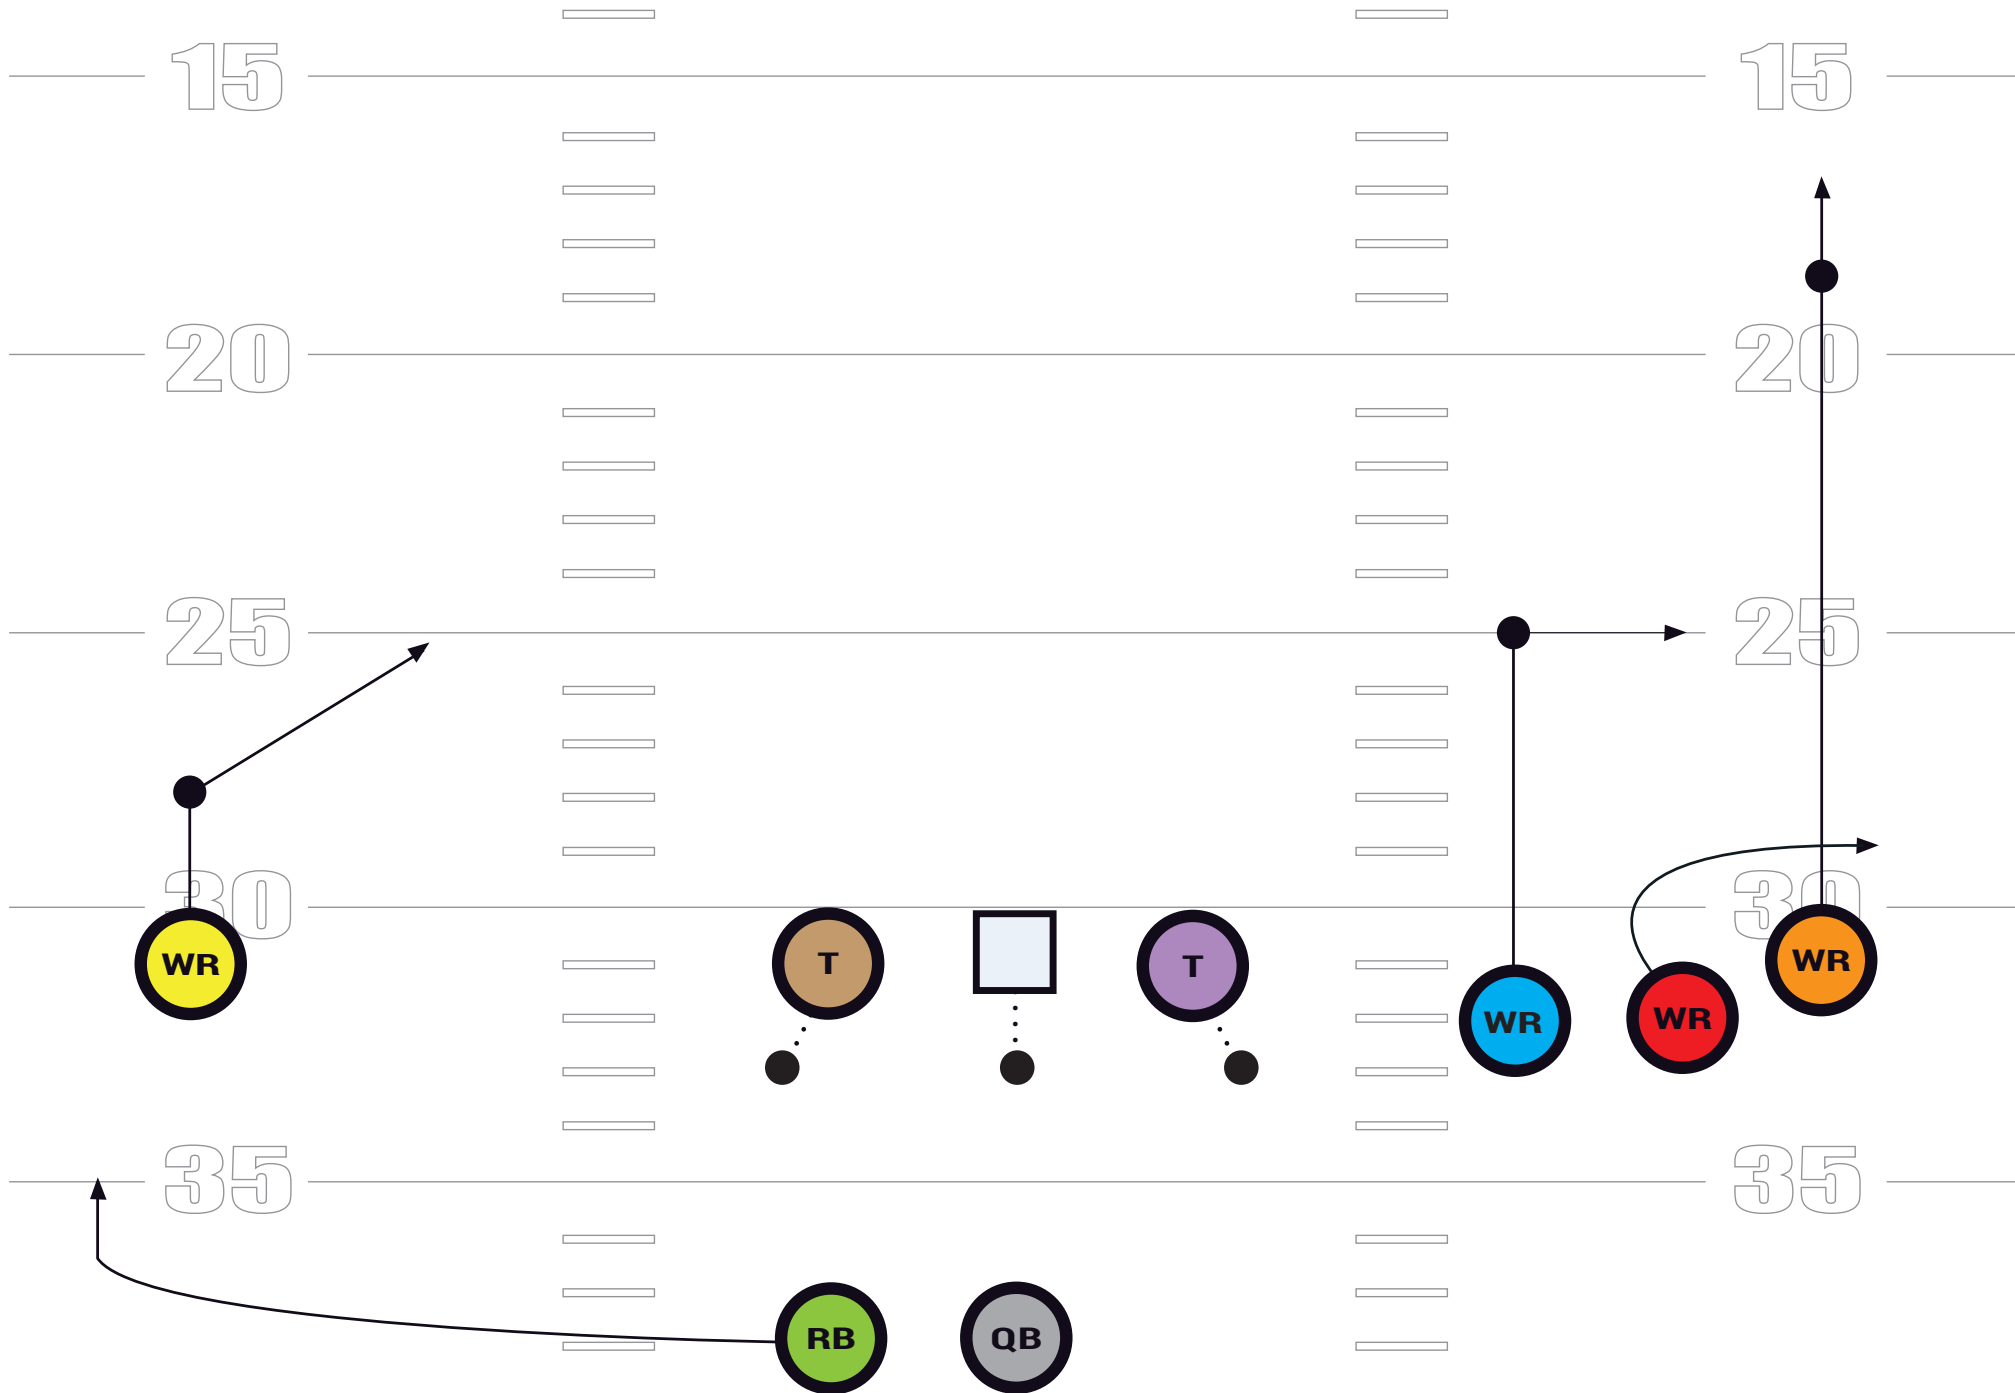

DBLS RIGHT, OUTSIDE ZONE LEFT, REVERSE RIGHT

*QB Hands Ball and becomes lead blocker

DBLS LEFT, OUTSIDE ZONE RIGHT, REVERSE LEFT

*QB Hands Ball and becomes lead blocker

DBLS RIGHT "HANK" //

DBLS LEFT HITCHES

DBLS RIGHT HITCHES

DBLS RIGHT, SLIDE LEFT, 546 F SEAM

DBLS LEFT, SLIDE RIGHT, 546 F SEAM

DBLS RIGHT, SPRINT OUT RIGHT

DBLS LEFT SPRINT OUT LEFT

TRIPS RIGHT QUICK GAME

TRIPS LEFT QUICK GAME

OFFENSIVE

PLAYBOOK

DBLS RIGHT, ZONE LEFT "POP" PASS / RPO

DBLS RIGHT, FAKE OUTSIDE ZONE LEFT, 605 F-SEAM

Keys: QB Ride & Slide Play Action

DBLS LEFT, FAKE OUTSIDE ZONE RIGHT, 605 F-SEAM

Keys: QB Ride & Slide Play Action

DBLS LEFT, POWER RIGHT

DBLS RIGHT, POWER LEFT

TRIPS RIGHT, TOSS / STRETCH RIGHT

TRIPS LEFT, TOSS / STRETCH LEFT

TRIPS RIGHT, RB SCREEN

TRIPS LEFT, RB SCREEN

TRIPS LEFT, H-BUBBLE

TRIPS RIGHT, H-BUBBLE