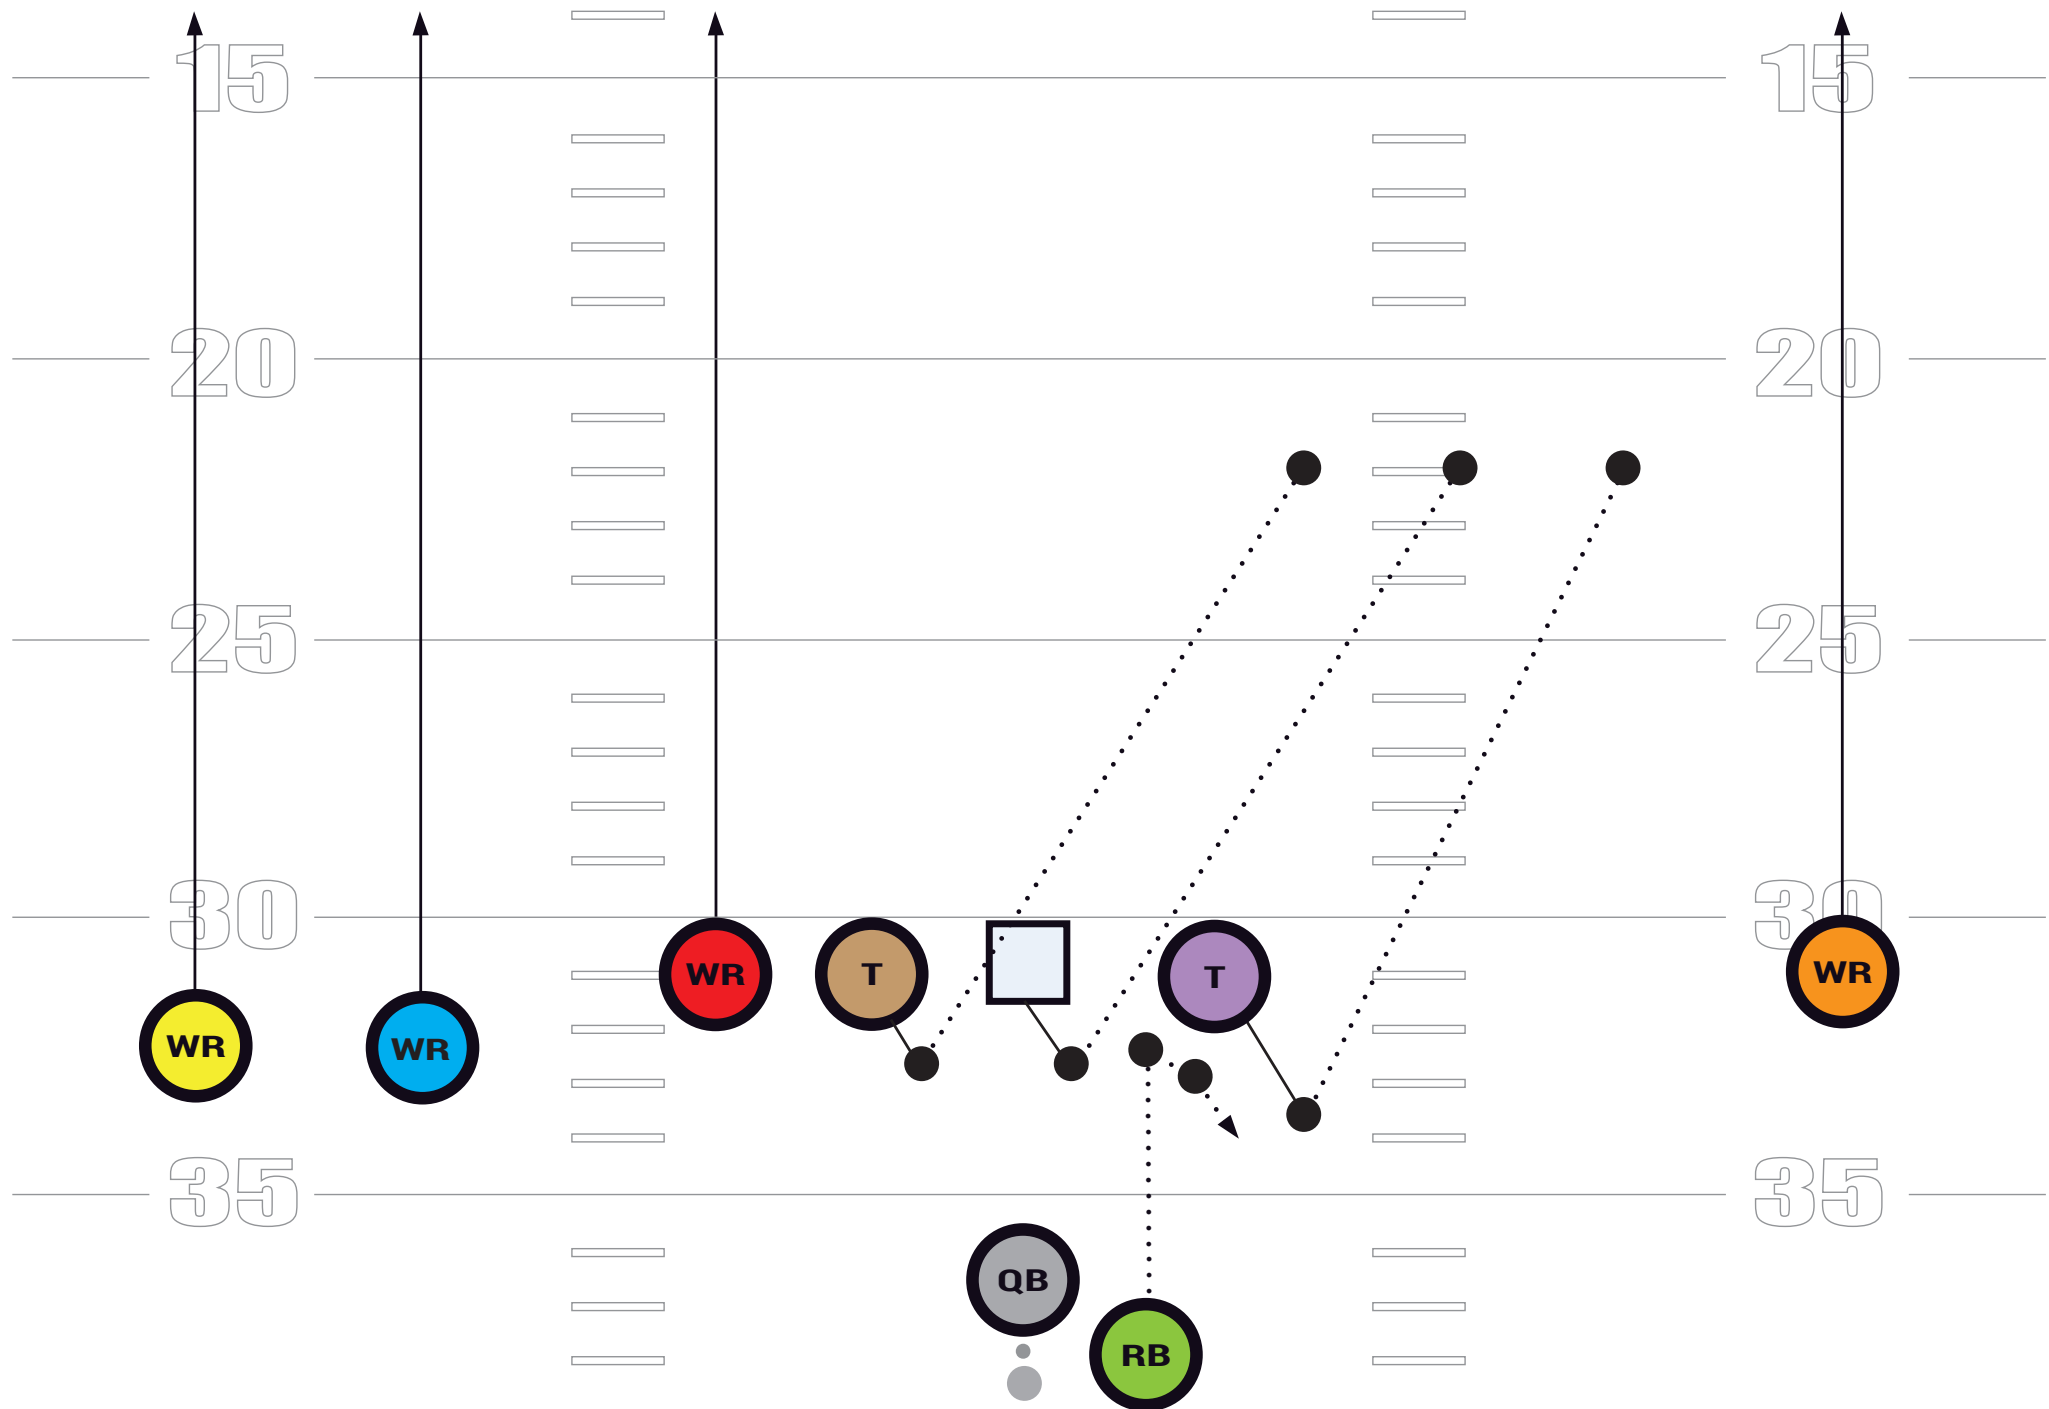

DBLS RIGHT, OUTSIDE ZONE LEFT, REVERSE RIGHT

*QB Hands Ball and becomes lead blocker

DBLS LEFT, OUTSIDE ZONE RIGHT, REVERSE LEFT

*QB Hands Ball and becomes lead blocker

DBLS RIGHT "HANK" //

DBLS LEFT HITCHES

DBLS RIGHT HITCHES

DBLS RIGHT, SLIDE LEFT, 546 F SEAM

DBLS LEFT, SLIDE RIGHT, 546 F SEAM

DBLS RIGHT, SPRINT OUT RIGHT

DBLS LEFT SPRINT OUT LEFT

TRIPS RIGHT QUICK GAME

TRIPS LEFT QUICK GAME

OFFENSIVE

PLAYBOOK

DBLS RIGHT, ZONE LEFT "POP" PASS / RPO

DBLS RIGHT, FAKE OUTSIDE ZONE LEFT, 605 F-SEAM

Keys: QB Ride & Slide Play Action

DBLS LEFT, FAKE OUTSIDE ZONE RIGHT, 605 F-SEAM

Keys: QB Ride & Slide Play Action

DBLS LEFT, POWER RIGHT

DBLS RIGHT, POWER LEFT

TRIPS RIGHT, TOSS / STRETCH RIGHT

TRIPS LEFT, TOSS / STRETCH LEFT

TRIPS RIGHT, RB SCREEN

TRIPS LEFT, RB SCREEN

TRIPS LEFT, H-BUBBLE

TRIPS RIGHT, H-BUBBLE