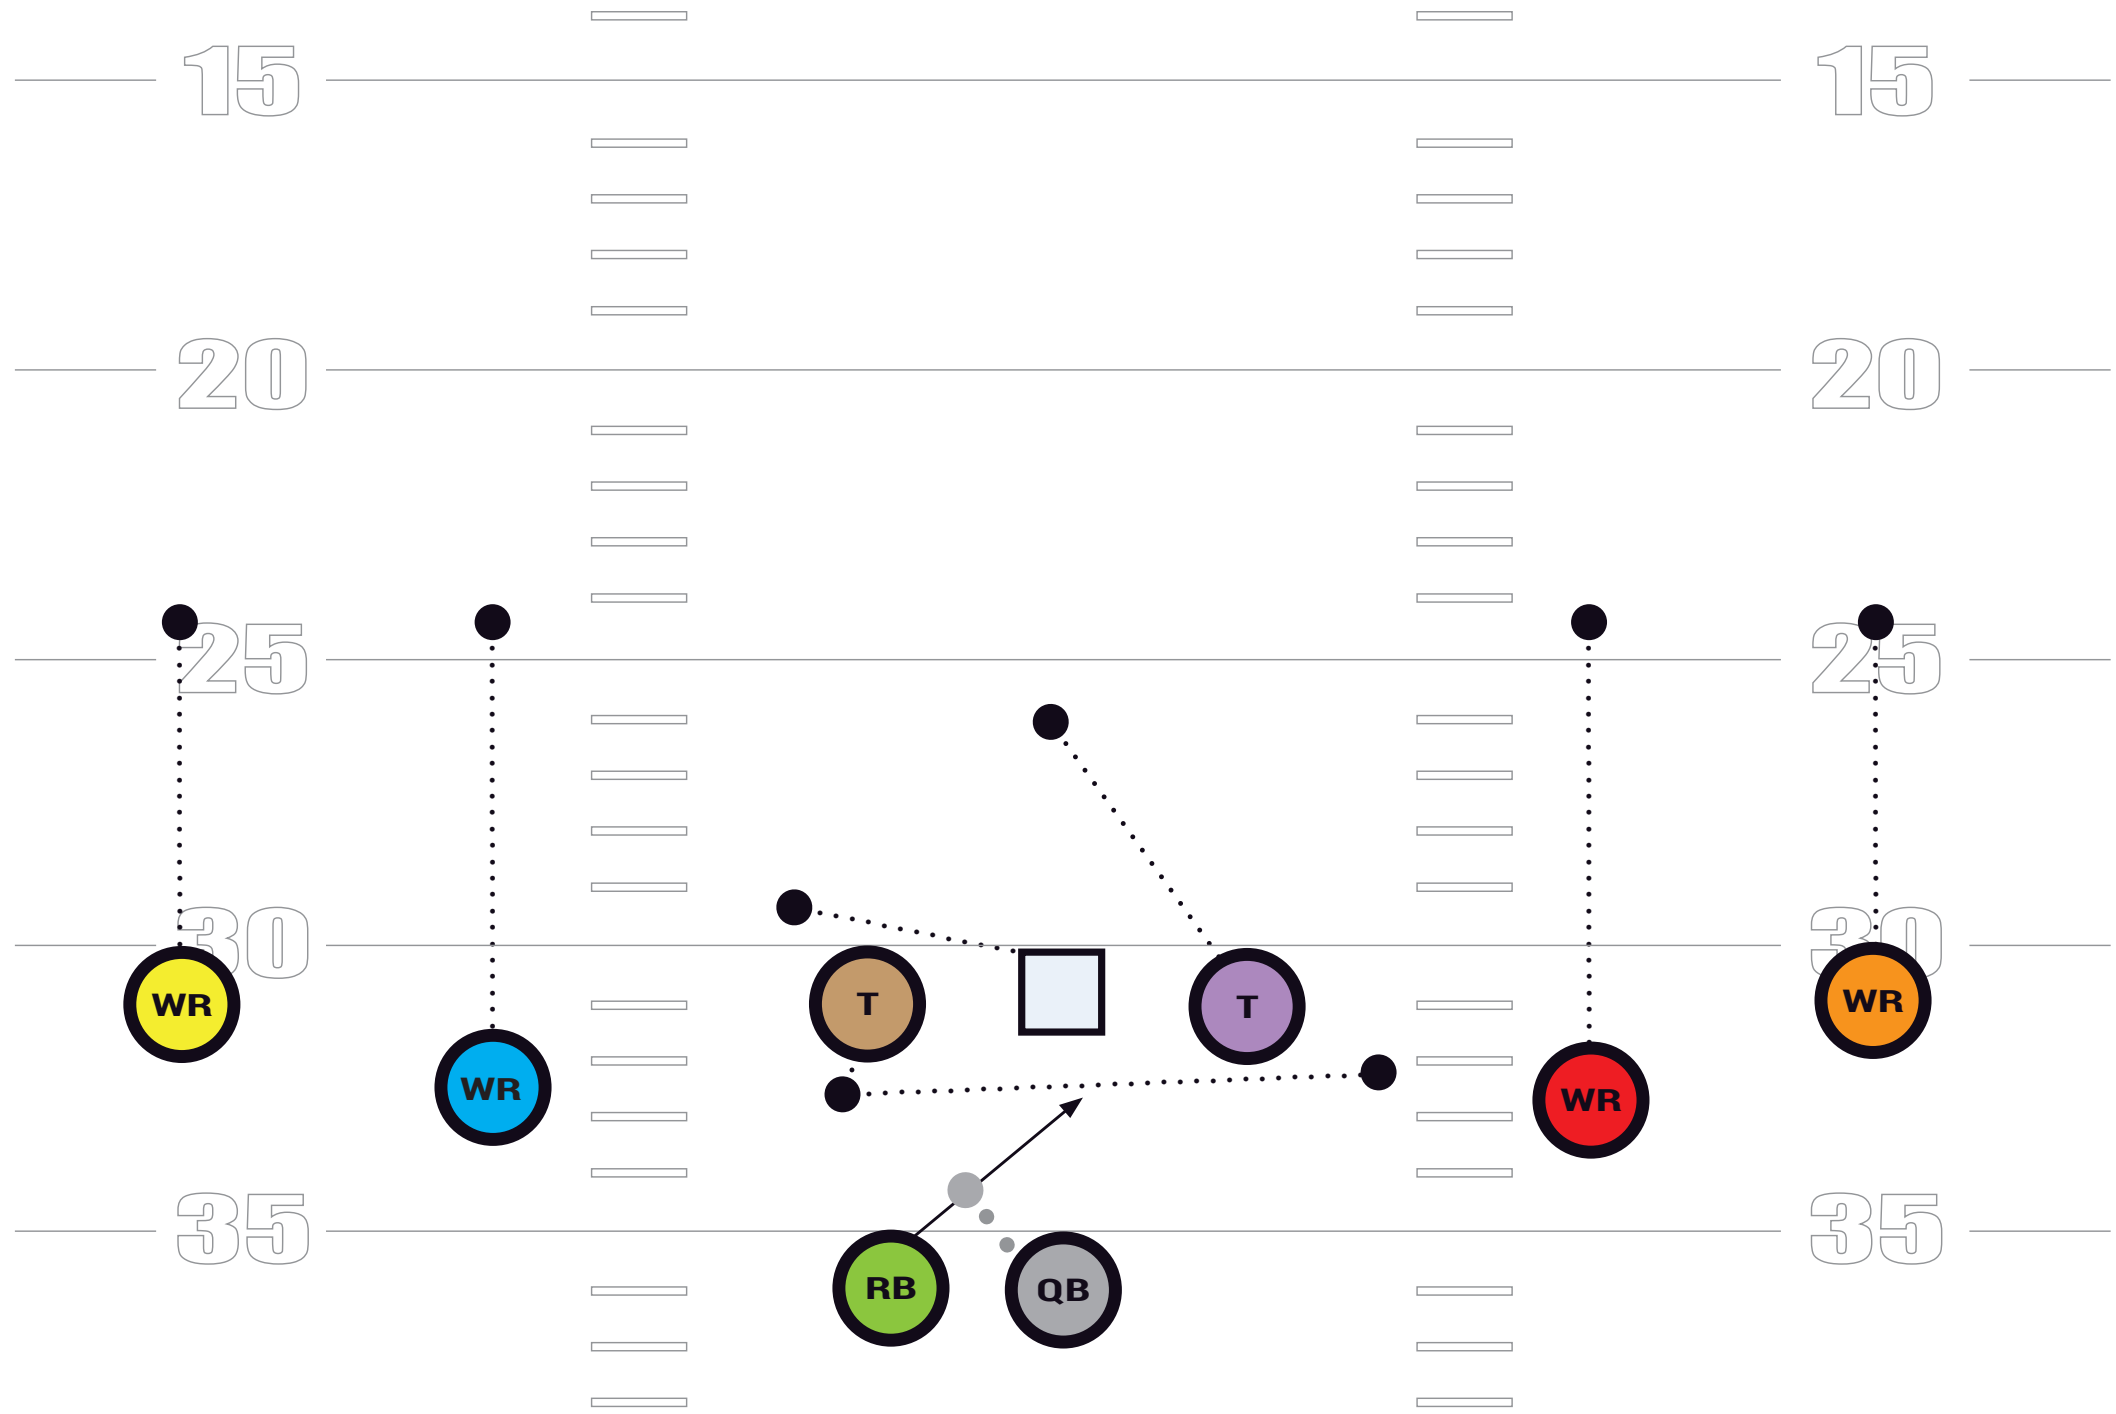

DBLS RIGHT, OUTSIDE ZONE LEFT, REVERSE RIGHT

*QB Hands Ball and becomes lead blocker

DBLS LEFT, OUTSIDE ZONE RIGHT, REVERSE LEFT

*QB Hands Ball and becomes lead blocker

DBLS RIGHT "HANK" //

DBLS LEFT HITCHES

DBLS RIGHT HITCHES

DBLS RIGHT, SLIDE LEFT, 546 F SEAM

DBLS LEFT, SLIDE RIGHT, 546 F SEAM

DBLS RIGHT, SPRINT OUT RIGHT

DBLS LEFT SPRINT OUT LEFT

TRIPS RIGHT QUICK GAME

TRIPS LEFT QUICK GAME

OFFENSIVE

PLAYBOOK

DBLS RIGHT, ZONE LEFT "POP" PASS / RPO

DBLS RIGHT, FAKE OUTSIDE ZONE LEFT, 605 F-SEAM

Keys: QB Ride & Slide Play Action

DBLS LEFT, FAKE OUTSIDE ZONE RIGHT, 605 F-SEAM

Keys: QB Ride & Slide Play Action

DBLS LEFT, POWER RIGHT

DBLS RIGHT, POWER LEFT

TRIPS RIGHT, TOSS / STRETCH RIGHT

TRIPS LEFT, TOSS / STRETCH LEFT

TRIPS RIGHT, RB SCREEN

TRIPS LEFT, RB SCREEN

TRIPS LEFT, H-BUBBLE

TRIPS RIGHT, H-BUBBLE