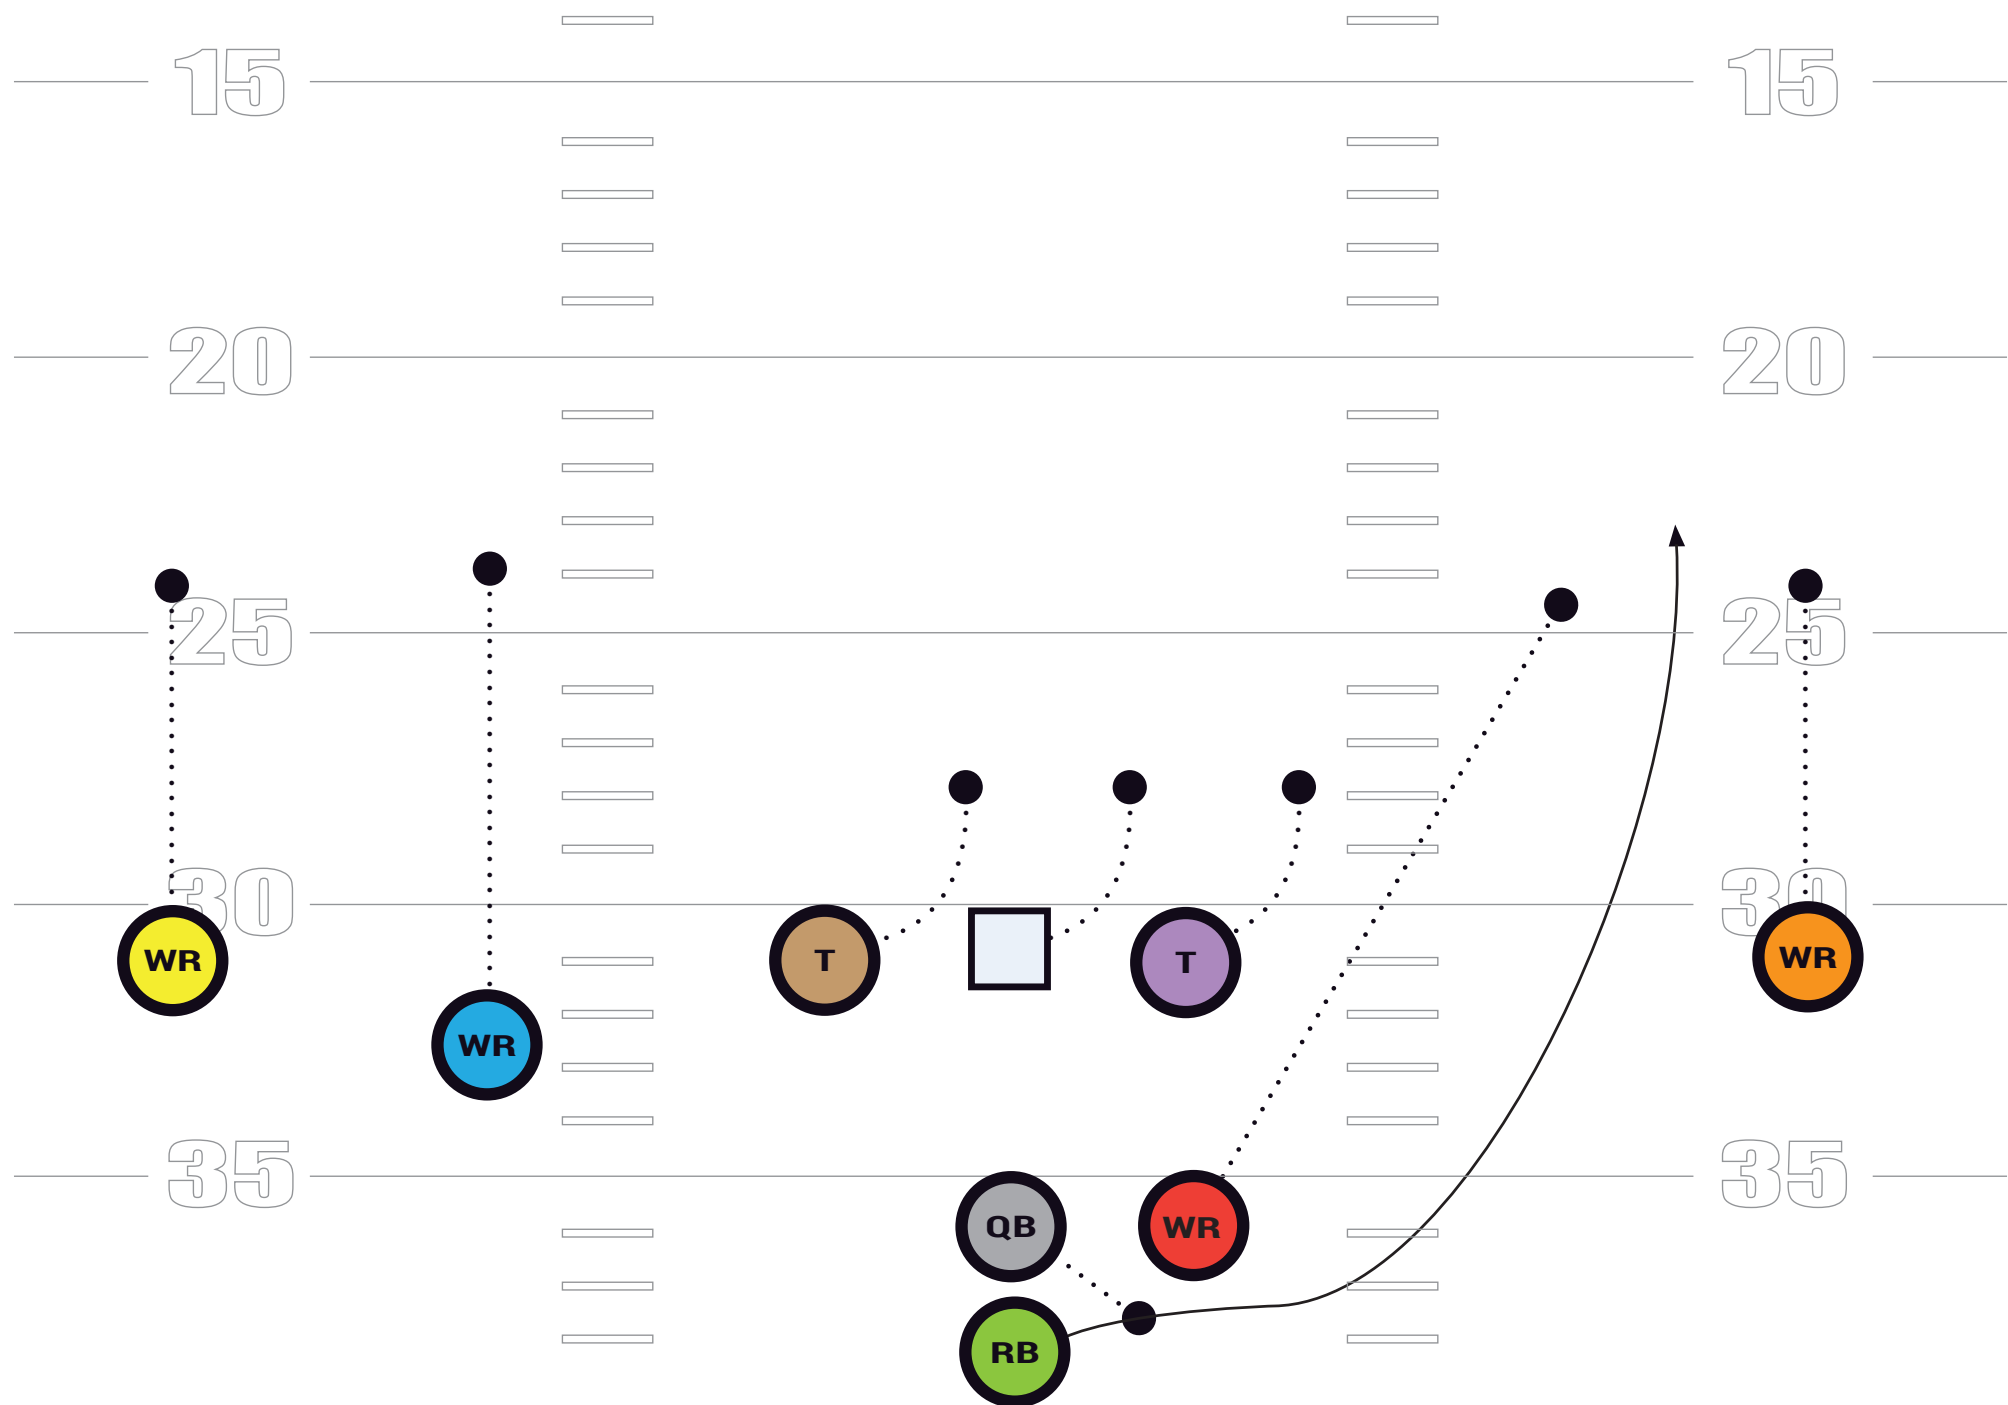

P L A Y B O O K

PISTOL LEFT, STRETCH / TOSS RIGHT

PISTOL RIGHT, TOSS / STRETCH LEFT

DBLS RIGHT SLANTS

DBLS LEFT SLANTS

DOUBLES PISTOL, TOSS / STRETCH L

DOUBLES PISTOL, TOSS / STRETCH R

DOUBLES LEFT WR QUICK SCREEN

DBLS RIGHT, OUTSIDE ZONE LEFT, REVERSE RIGHT

*QB Hands Ball and becomes lead blocker

DBLS LEFT, OUTSIDE ZONE RIGHT, REVERSE LEFT

*QB Hands Ball and becomes lead blocker

DBLS RIGHT "HANK" //

DBLS LEFT HITCHES

PLAYBOOK

DBLS RIGHT, ZONE LEFT "POP" PASS / RPO

DBLS RIGHT, FAKE OUTSIDE ZONE LEFT, 605 F-SEAM

Keys: QB Ride & Slide Play Action

DBLS LEFT, FAKE OUTSIDE ZONE RIGHT, 605 F-SEAM

Keys: QB Ride & Slide Play Action

DBLS LEFT, POWER RIGHT

DBLS RIGHT, POWER LEFT

TRIPS RIGHT, TOSS / STRETCH RIGHT

TRIPS LEFT, TOSS / STRETCH LEFT

TRIPS RIGHT, RB SCREEN

TRIPS LEFT, RB SCREEN

TRIPS LEFT, H-BUBBLE

TRIPS RIGHT, H-BUBBLE