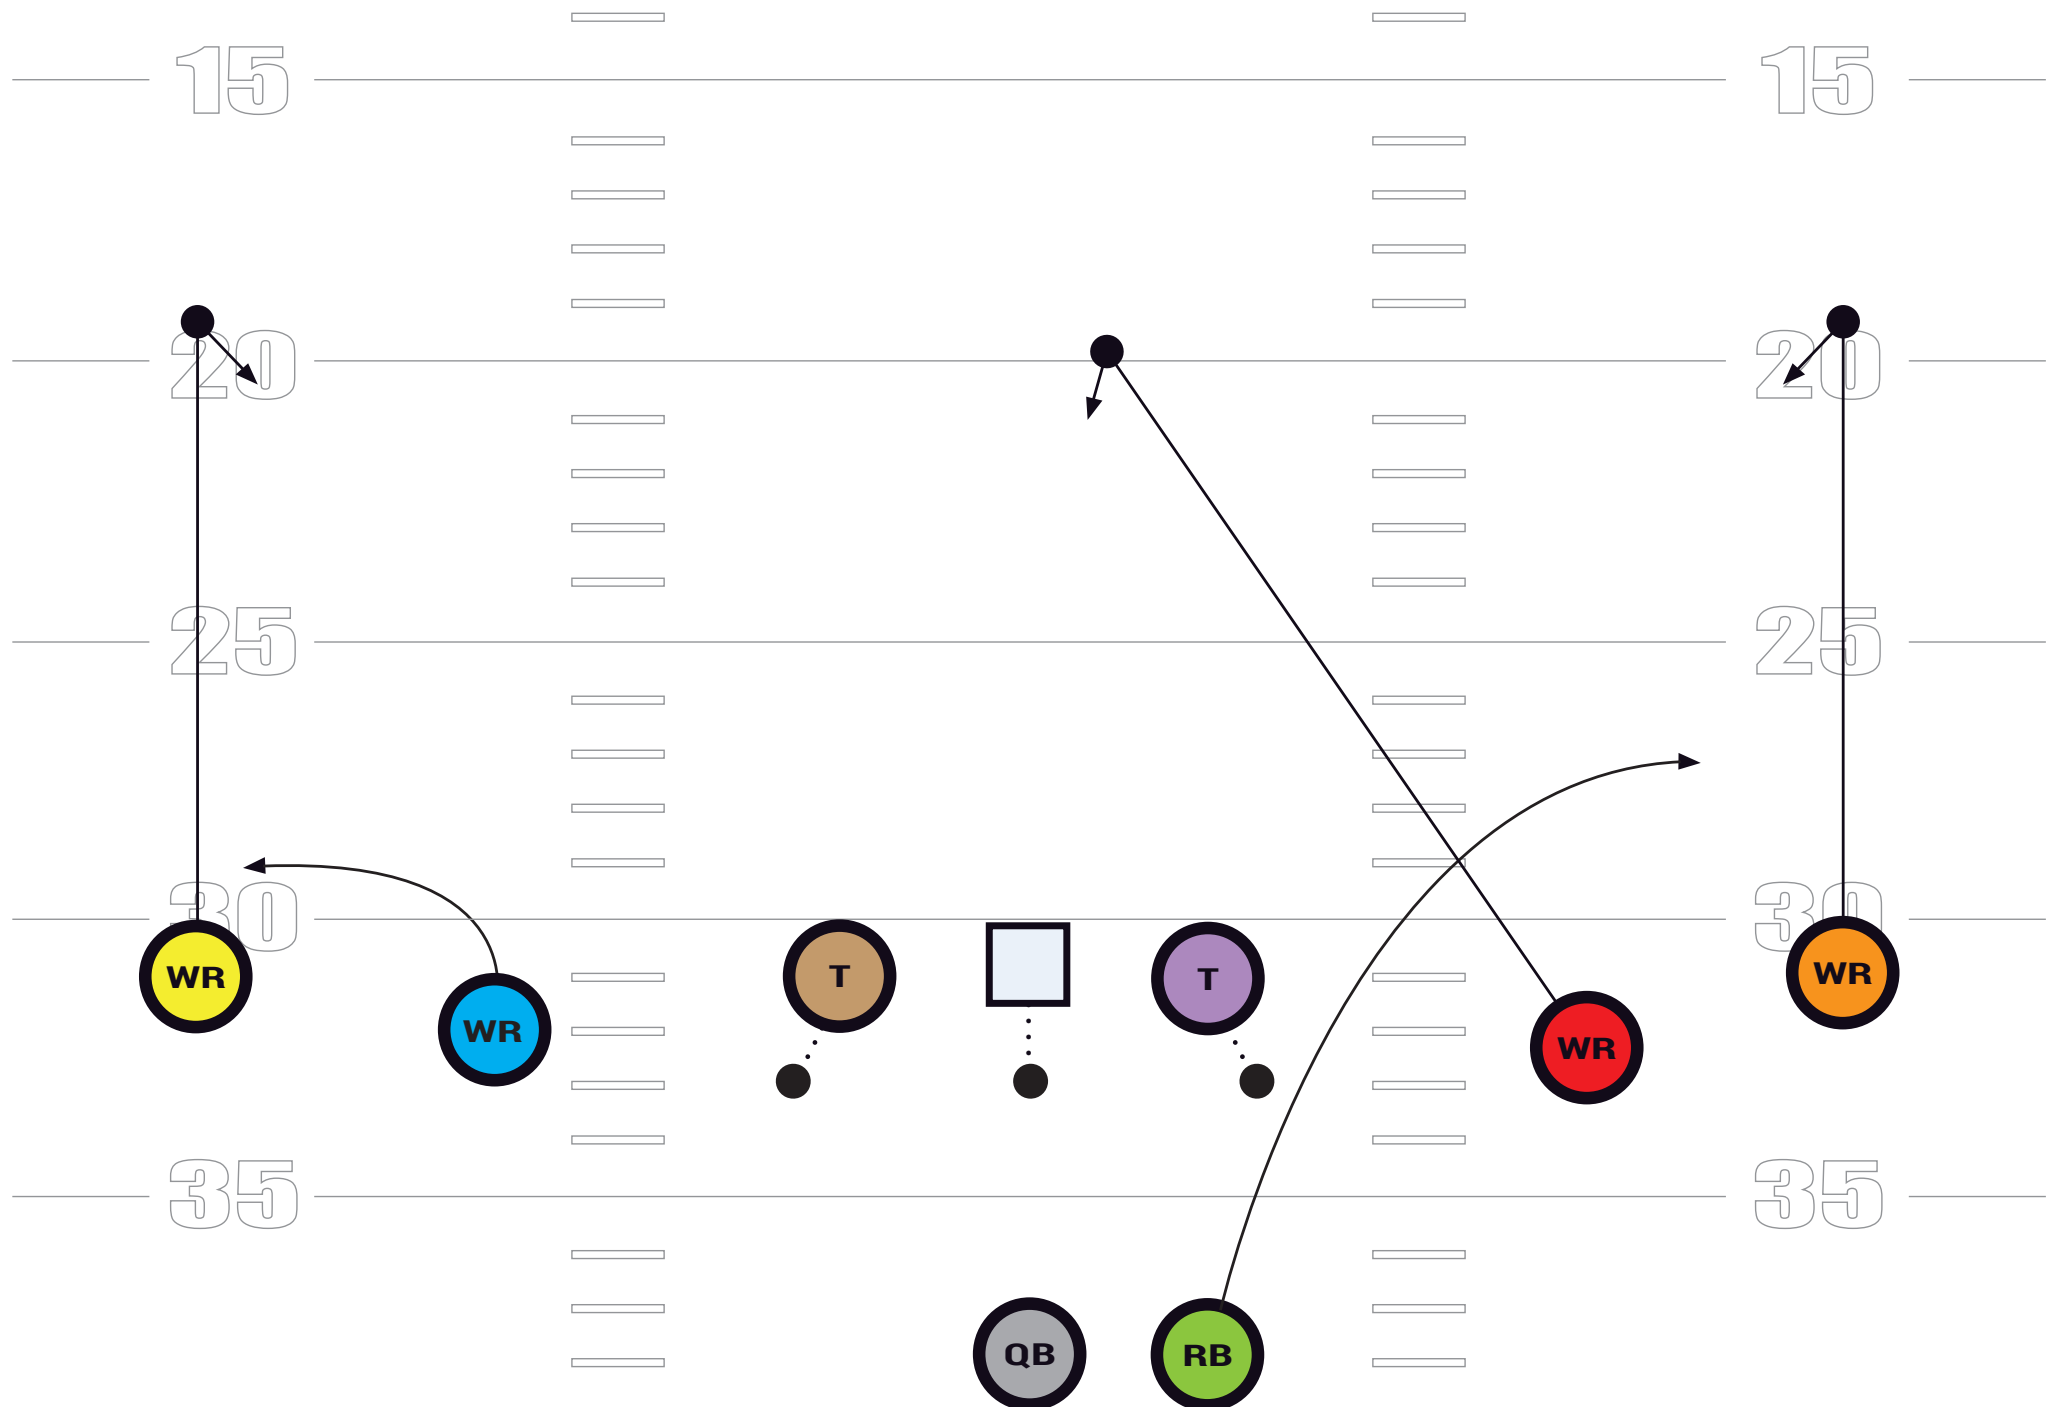

DBLS RIGHT, OUTSIDE ZONE LEFT, REVERSE RIGHT

*QB Hands Ball and becomes lead blocker

DBLS LEFT, OUTSIDE ZONE RIGHT, REVERSE LEFT

*QB Hands Ball and becomes lead blocker

DBLS RIGHT "HANK" //

DBLS LEFT HITCHES

DBLS RIGHT HITCHES

DBLS RIGHT, SLIDE LEFT, 546 F SEAM

DBLS LEFT, SLIDE RIGHT, 546 F SEAM

DBLS RIGHT, SPRINT OUT RIGHT

DBLS LEFT SPRINT OUT LEFT

TRIPS RIGHT QUICK GAME

TRIPS LEFT QUICK GAME

OFFENSIVE

PLAYBOOK

DBLS RIGHT, ZONE LEFT "POP" PASS / RPO

DBLS RIGHT, FAKE OUTSIDE ZONE LEFT, 605 F-SEAM

Keys: QB Ride & Slide Play Action

DBLS LEFT, FAKE OUTSIDE ZONE RIGHT, 605 F-SEAM

Keys: QB Ride & Slide Play Action

DBLS LEFT, POWER RIGHT

DBLS RIGHT, POWER LEFT

TRIPS RIGHT, TOSS / STRETCH RIGHT

TRIPS LEFT, TOSS / STRETCH LEFT

TRIPS RIGHT, RB SCREEN

TRIPS LEFT, RB SCREEN

TRIPS LEFT, H-BUBBLE

TRIPS RIGHT, H-BUBBLE