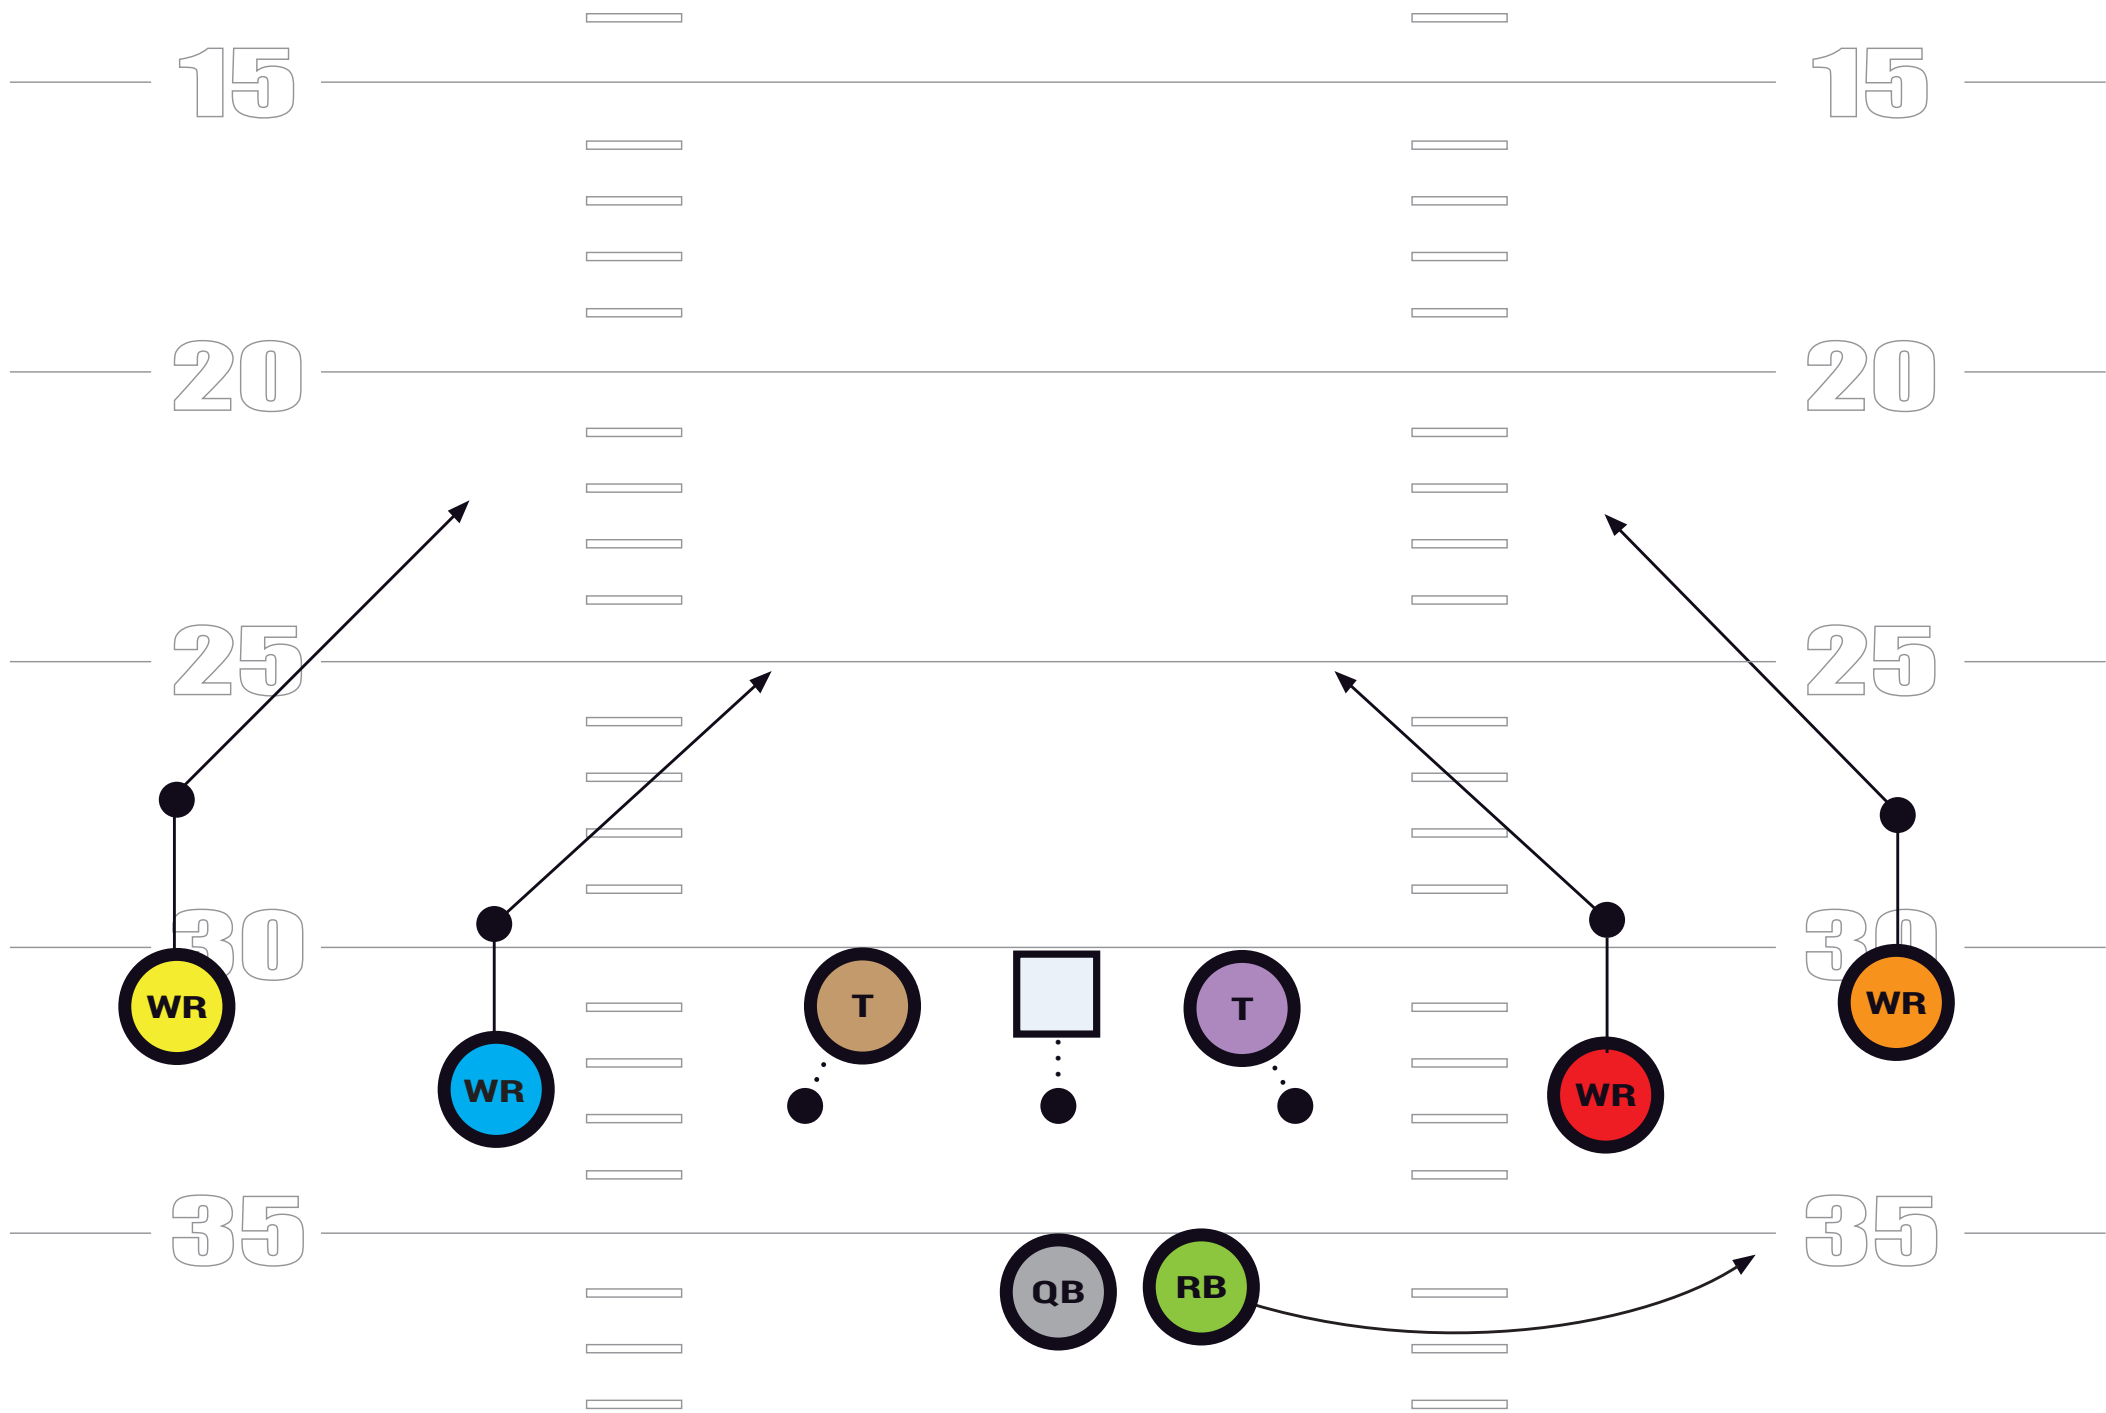

P L A Y B O O K

PISTOL LEFT, STRETCH / TOSS RIGHT

PISTOL RIGHT, TOSS / STRETCH LEFT

DBLS RIGHT SLANTS

DBLS LEFT SLANTS

DOUBLES PISTOL, TOSS / STRETCH L

DOUBLES PISTOL, TOSS / STRETCH R

DOUBLES LEFT WR QUICK SCREEN

DBLS RIGHT, OUTSIDE ZONE LEFT, REVERSE RIGHT

*QB Hands Ball and becomes lead blocker

DBLS LEFT, OUTSIDE ZONE RIGHT, REVERSE LEFT

*QB Hands Ball and becomes lead blocker

DBLS RIGHT "HANK" //

DBLS LEFT HITCHES

DBLS RIGHT HITCHES

DBLS RIGHT, SLIDE LEFT, 546 F SEAM

DBLS LEFT, SLIDE RIGHT, 546 F SEAM

DBLS RIGHT, SPRINT OUT RIGHT

DBLS LEFT SPRINT OUT LEFT

TRIPS RIGHT QUICK GAME

TRIPS LEFT QUICK GAME

OFFENSIVE

DBLS LEFT, POWER RIGHT

DBLS RIGHT, POWER LEFT

TRIPS RIGHT, TOSS / STRETCH RIGHT

TRIPS LEFT, TOSS / STRETCH LEFT

TRIPS RIGHT, RB SCREEN

TRIPS LEFT, RB SCREEN

TRIPS LEFT, H-BUBBLE

TRIPS RIGHT, H-BUBBLE