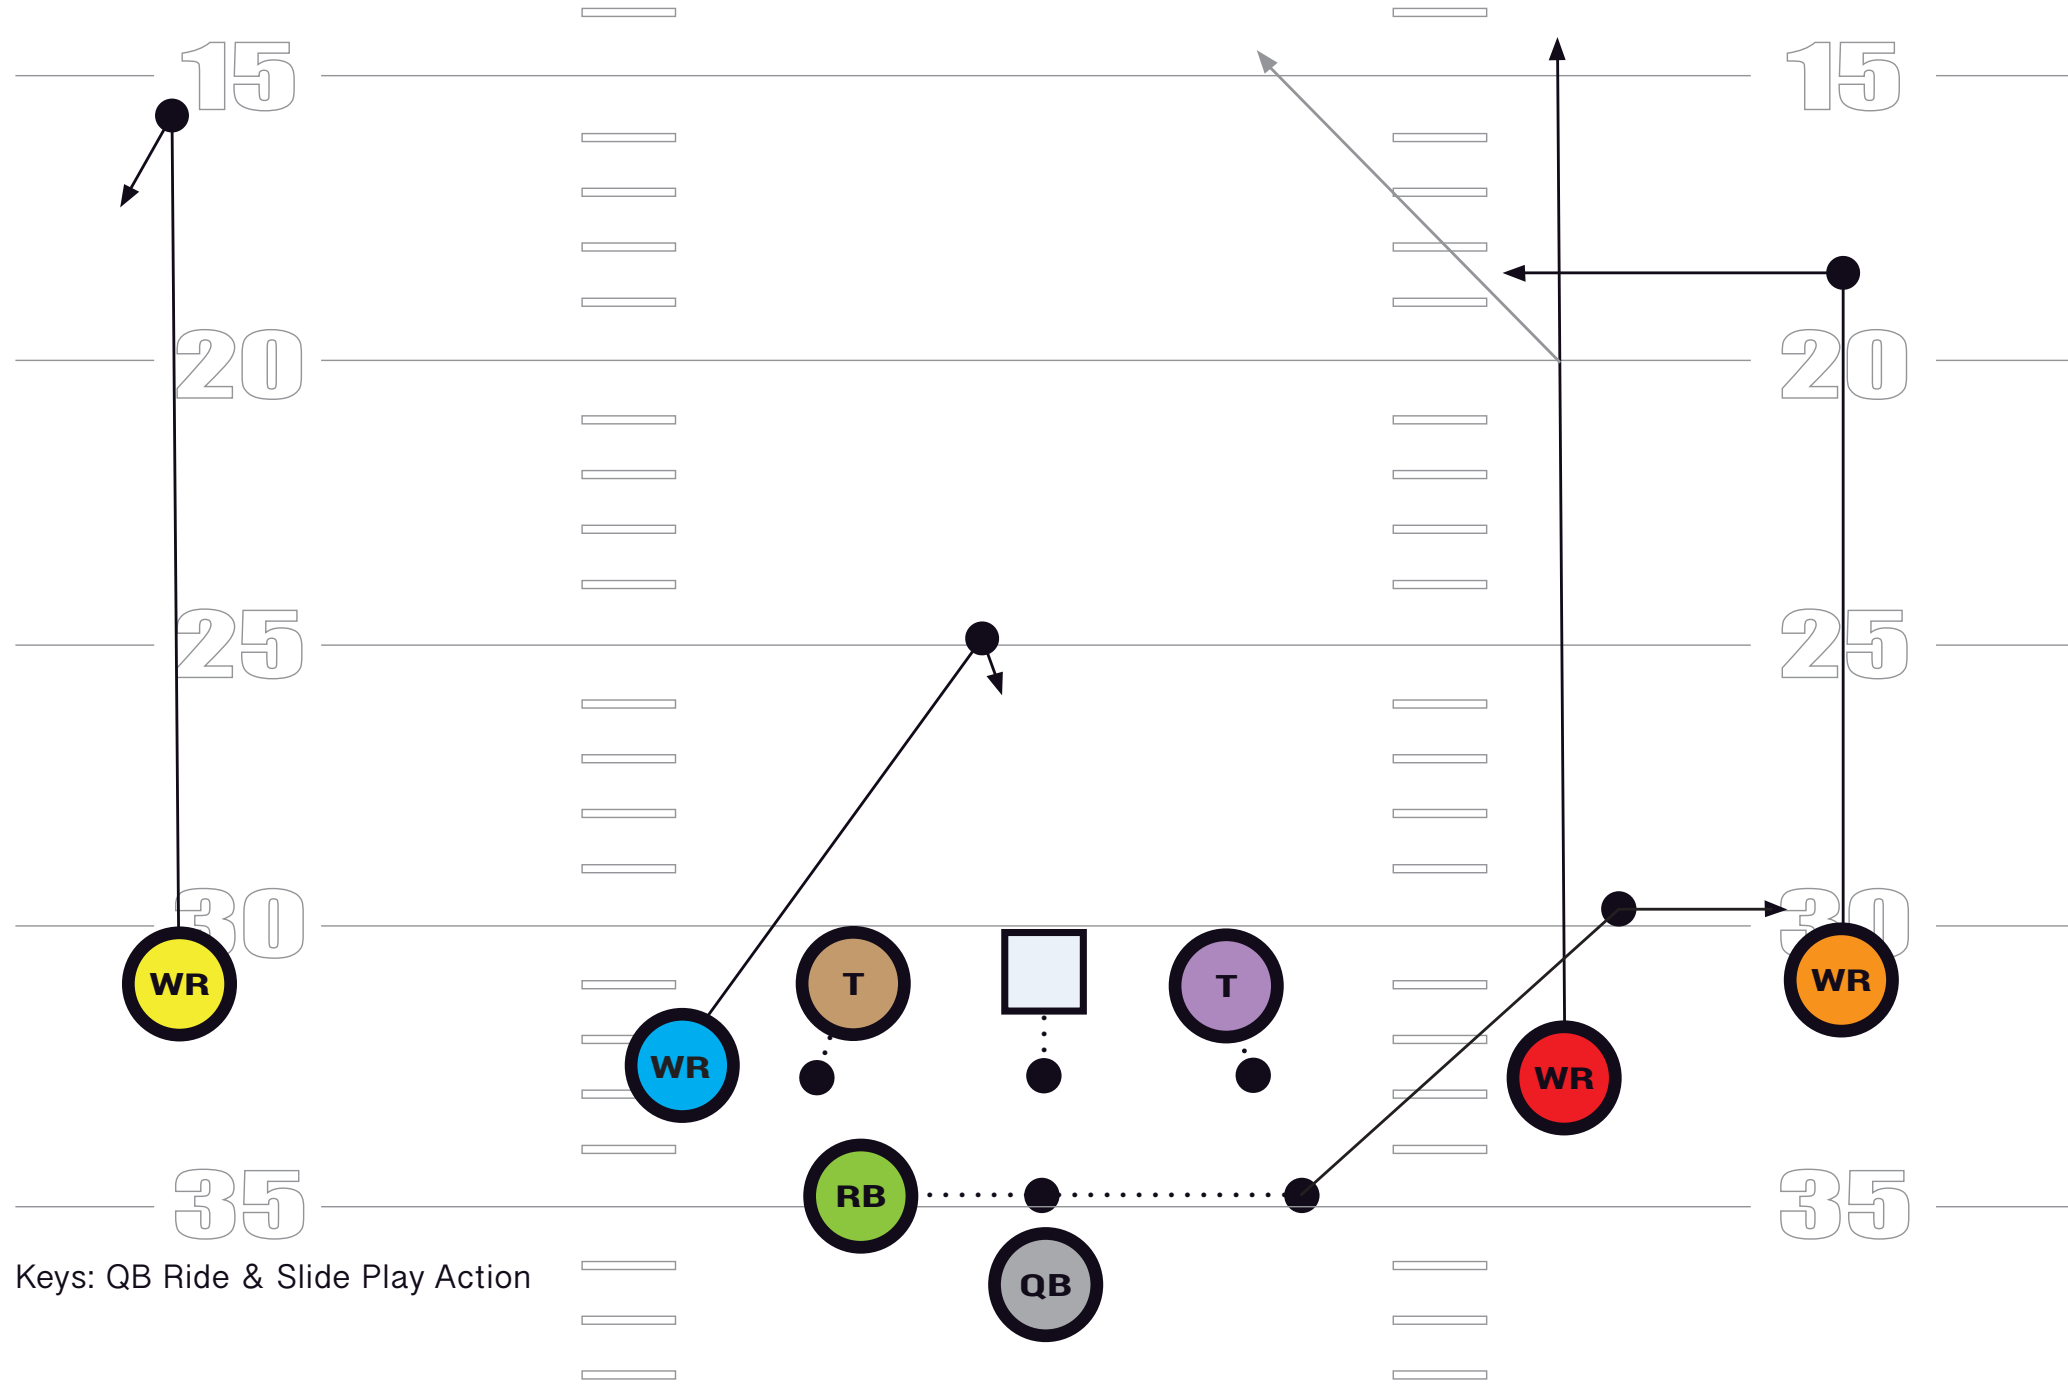

DBLS RIGHT, OUTSIDE ZONE LEFT, REVERSE RIGHT

*QB Hands Ball and becomes lead blocker

DBLS LEFT, OUTSIDE ZONE RIGHT, REVERSE LEFT

*QB Hands Ball and becomes lead blocker

DBLS RIGHT "HANK" //

DBLS LEFT HITCHES

DBLS RIGHT HITCHES

DBLS RIGHT, SLIDE LEFT, 546 F SEAM

DBLS LEFT, SLIDE RIGHT, 546 F SEAM

DBLS RIGHT, SPRINT OUT RIGHT

DBLS LEFT SPRINT OUT LEFT

TRIPS RIGHT QUICK GAME

TRIPS LEFT QUICK GAME

OFFENSIVE

PLAYBOOK

DBLS RIGHT, ZONE LEFT "POP" PASS / RPO

DBLS RIGHT, FAKE OUTSIDE ZONE LEFT, 605 F-SEAM

Keys: QB Ride & Slide Play Action

DBLS LEFT, FAKE OUTSIDE ZONE RIGHT, 605 F-SEAM

Keys: QB Ride & Slide Play Action

DBLS LEFT, POWER RIGHT

DBLS RIGHT, POWER LEFT

TRIPS RIGHT, TOSS / STRETCH RIGHT

TRIPS LEFT, TOSS / STRETCH LEFT

TRIPS RIGHT, RB SCREEN

TRIPS LEFT, RB SCREEN

TRIPS LEFT, H-BUBBLE

TRIPS RIGHT, H-BUBBLE