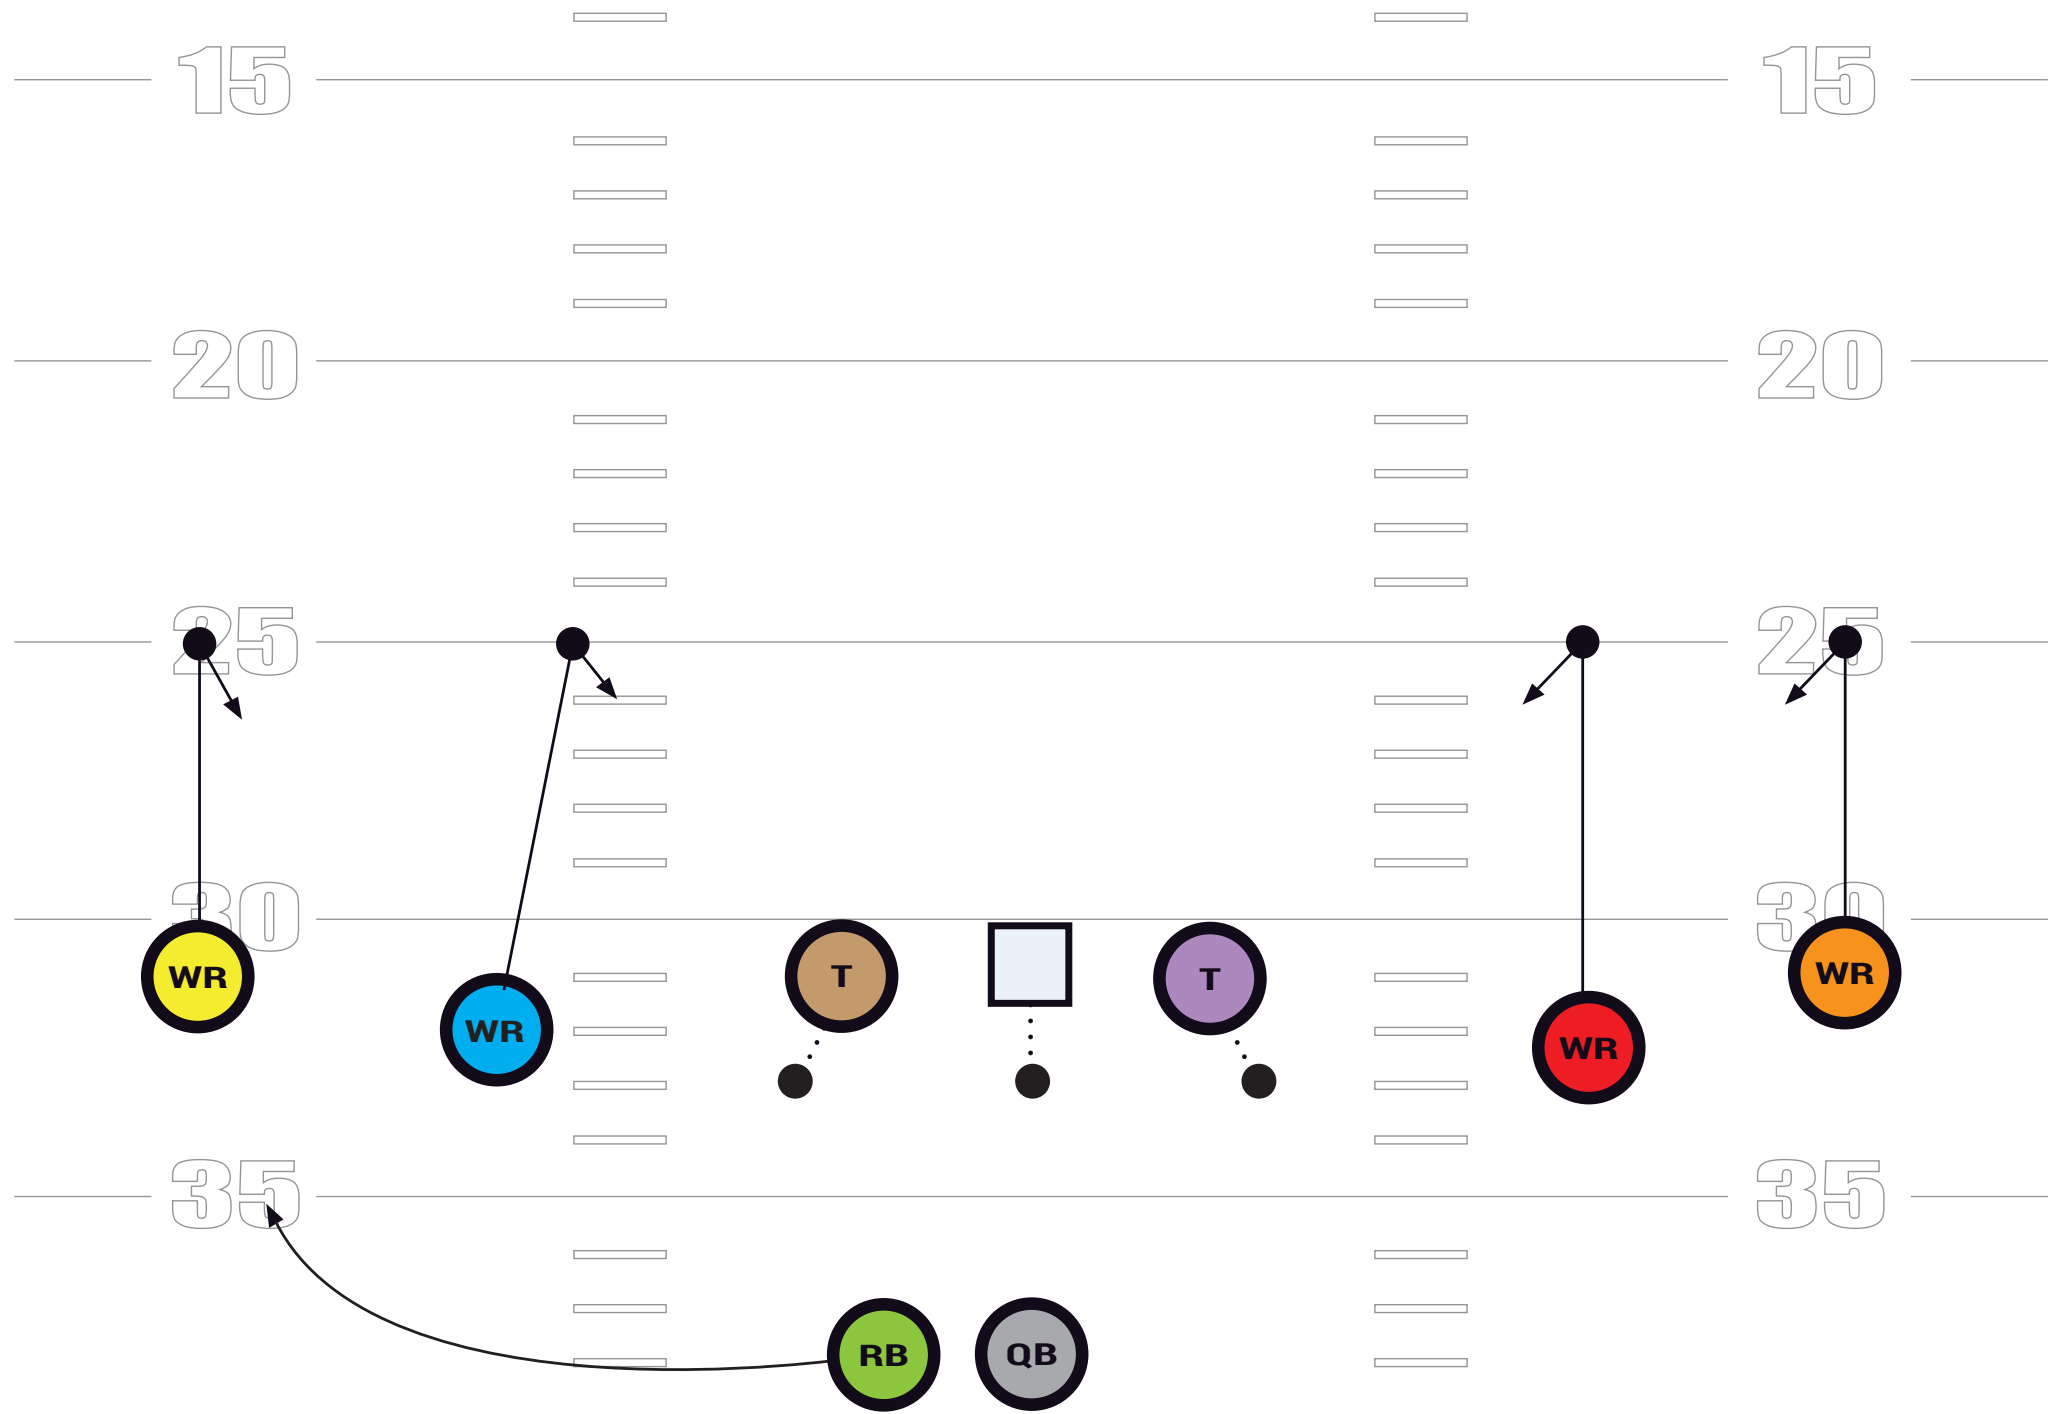

DBLS RIGHT, OUTSIDE ZONE LEFT, REVERSE RIGHT

*QB Hands Ball and becomes lead blocker

DBLS LEFT, OUTSIDE ZONE RIGHT, REVERSE LEFT

*QB Hands Ball and becomes lead blocker

DBLS RIGHT "HANK" //

DBLS LEFT HITCHES

DBLS RIGHT HITCHES

DBLS RIGHT, SLIDE LEFT, 546 F SEAM

DBLS LEFT, SLIDE RIGHT, 546 F SEAM

DBLS RIGHT, SPRINT OUT RIGHT

DBLS LEFT SPRINT OUT LEFT

TRIPS RIGHT QUICK GAME

TRIPS LEFT QUICK GAME

OFFENSIVE

PLAYBOOK

DBLS RIGHT, ZONE LEFT "POP" PASS / RPO

DBLS RIGHT, FAKE OUTSIDE ZONE LEFT, 605 F-SEAM

Keys: QB Ride & Slide Play Action

DBLS LEFT, FAKE OUTSIDE ZONE RIGHT, 605 F-SEAM

Keys: QB Ride & Slide Play Action

DBLS LEFT, POWER RIGHT

DBLS RIGHT, POWER LEFT

TRIPS RIGHT, TOSS / STRETCH RIGHT

TRIPS LEFT, TOSS / STRETCH LEFT

TRIPS RIGHT, RB SCREEN

TRIPS LEFT, RB SCREEN

TRIPS LEFT, H-BUBBLE

TRIPS RIGHT, H-BUBBLE