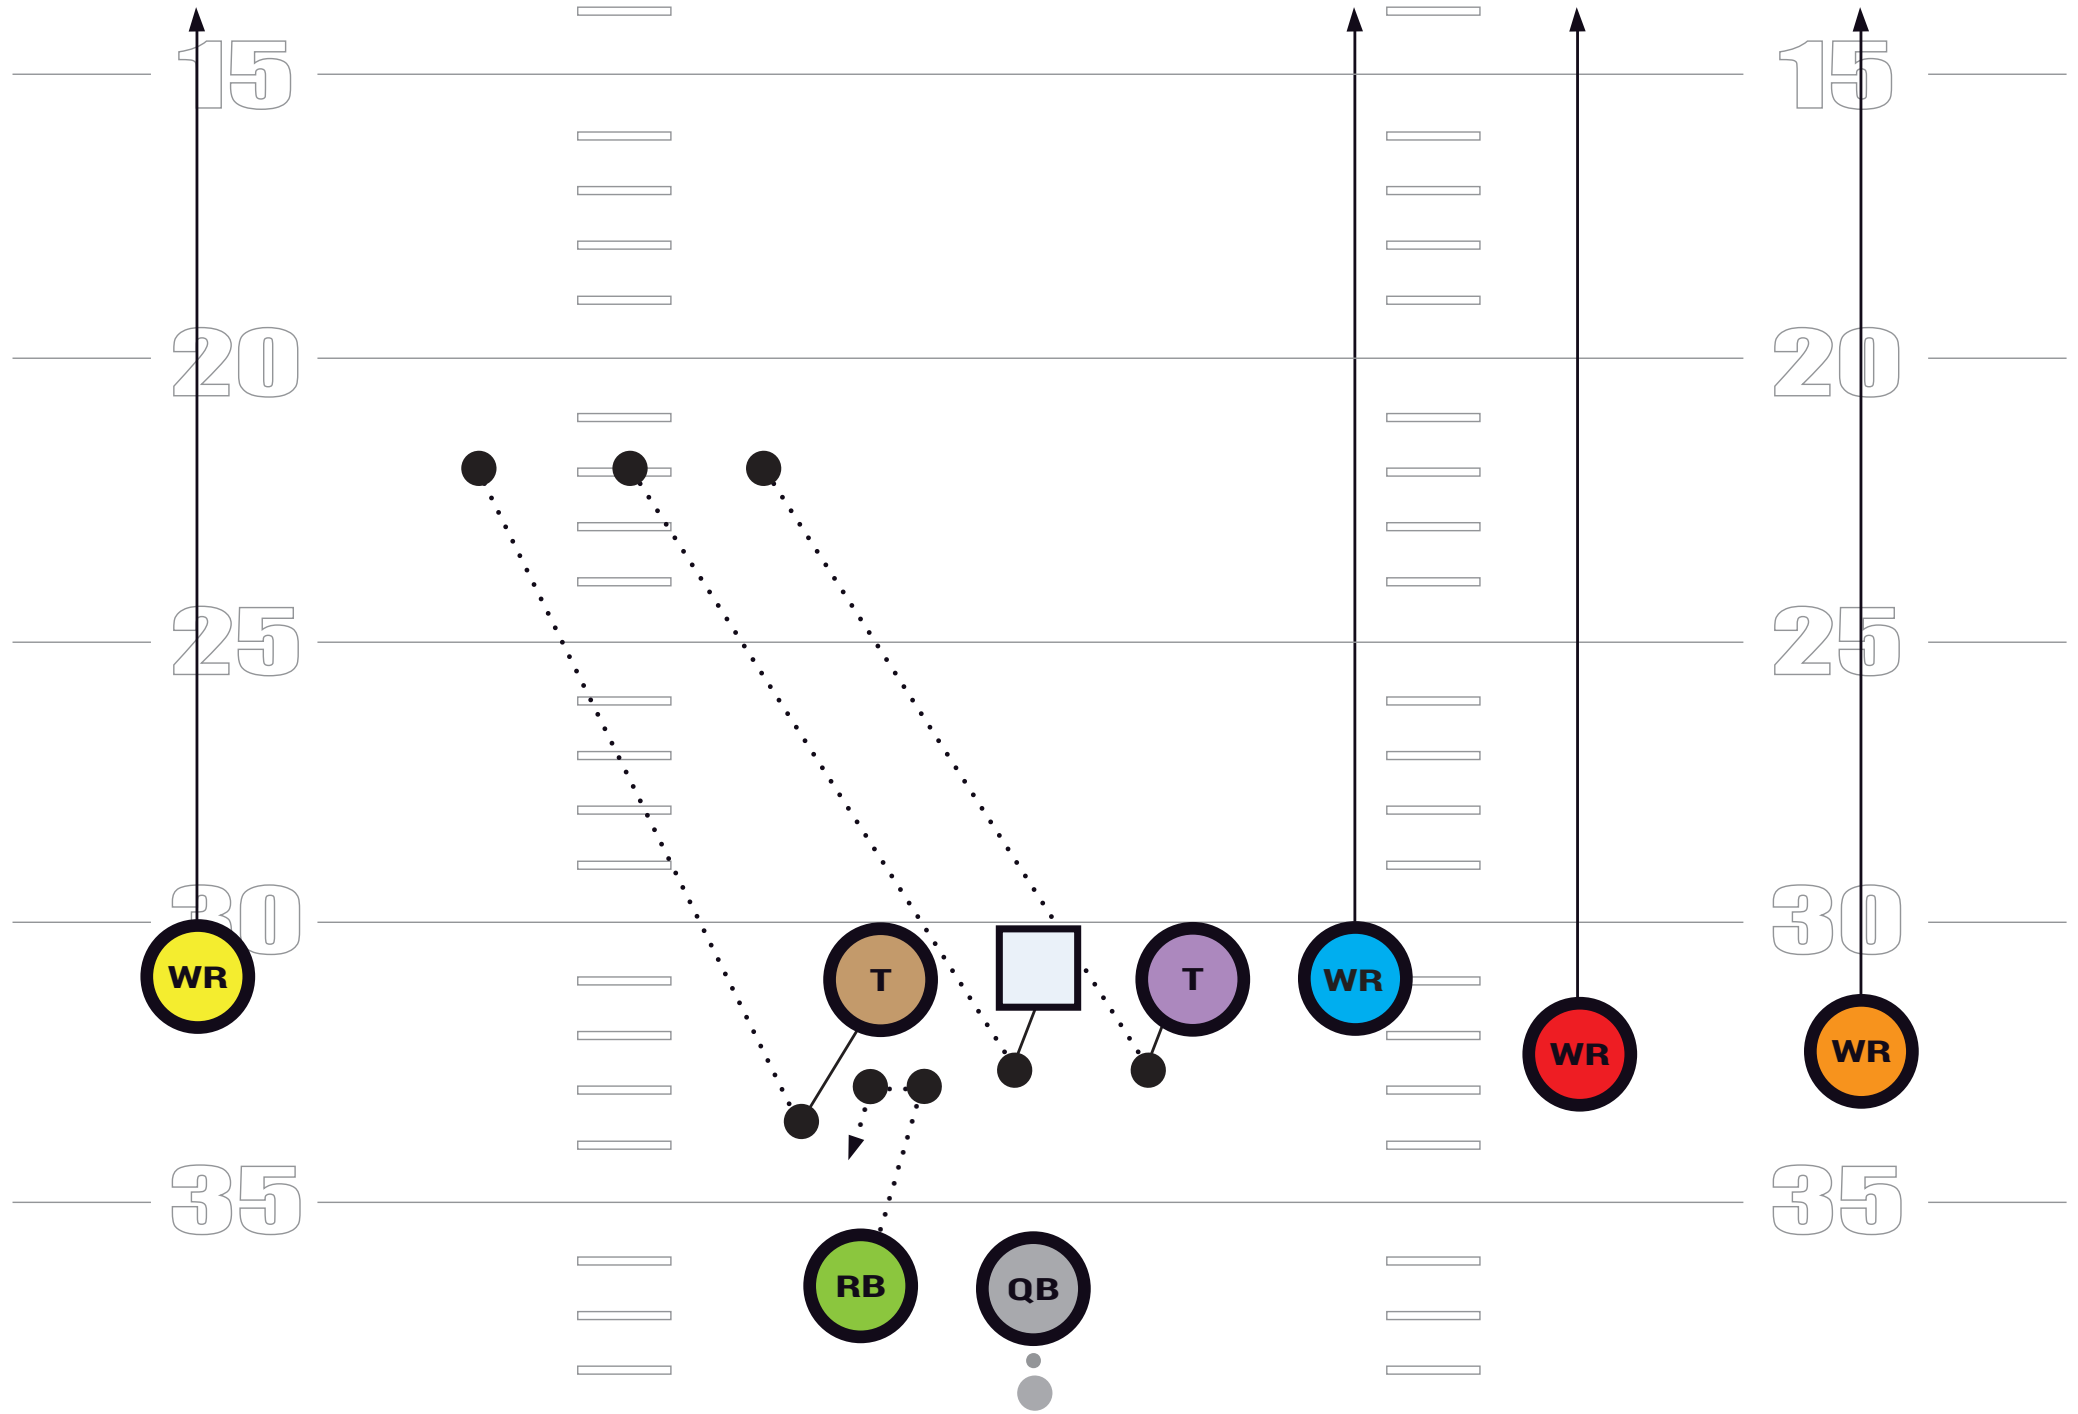

DBLS RIGHT, OUTSIDE ZONE LEFT, REVERSE RIGHT

*QB Hands Ball and becomes lead blocker

DBLS LEFT, OUTSIDE ZONE RIGHT, REVERSE LEFT

*QB Hands Ball and becomes lead blocker

DBLS RIGHT "HANK" //

DBLS LEFT HITCHES

DBLS RIGHT HITCHES

DBLS RIGHT, SLIDE LEFT, 546 F SEAM

DBLS LEFT, SLIDE RIGHT, 546 F SEAM

DBLS RIGHT, SPRINT OUT RIGHT

DBLS LEFT SPRINT OUT LEFT

TRIPS RIGHT QUICK GAME

TRIPS LEFT QUICK GAME

OFFENSIVE

PLAYBOOK

DBLS RIGHT, ZONE LEFT "POP" PASS / RPO

DBLS RIGHT, FAKE OUTSIDE ZONE LEFT, 605 F-SEAM

Keys: QB Ride & Slide Play Action

DBLS LEFT, FAKE OUTSIDE ZONE RIGHT, 605 F-SEAM

Keys: QB Ride & Slide Play Action

DBLS LEFT, POWER RIGHT

DBLS RIGHT, POWER LEFT

TRIPS RIGHT, TOSS / STRETCH RIGHT

TRIPS LEFT, TOSS / STRETCH LEFT

TRIPS RIGHT, RB SCREEN

TRIPS LEFT, RB SCREEN

TRIPS LEFT, H-BUBBLE

TRIPS RIGHT, H-BUBBLE