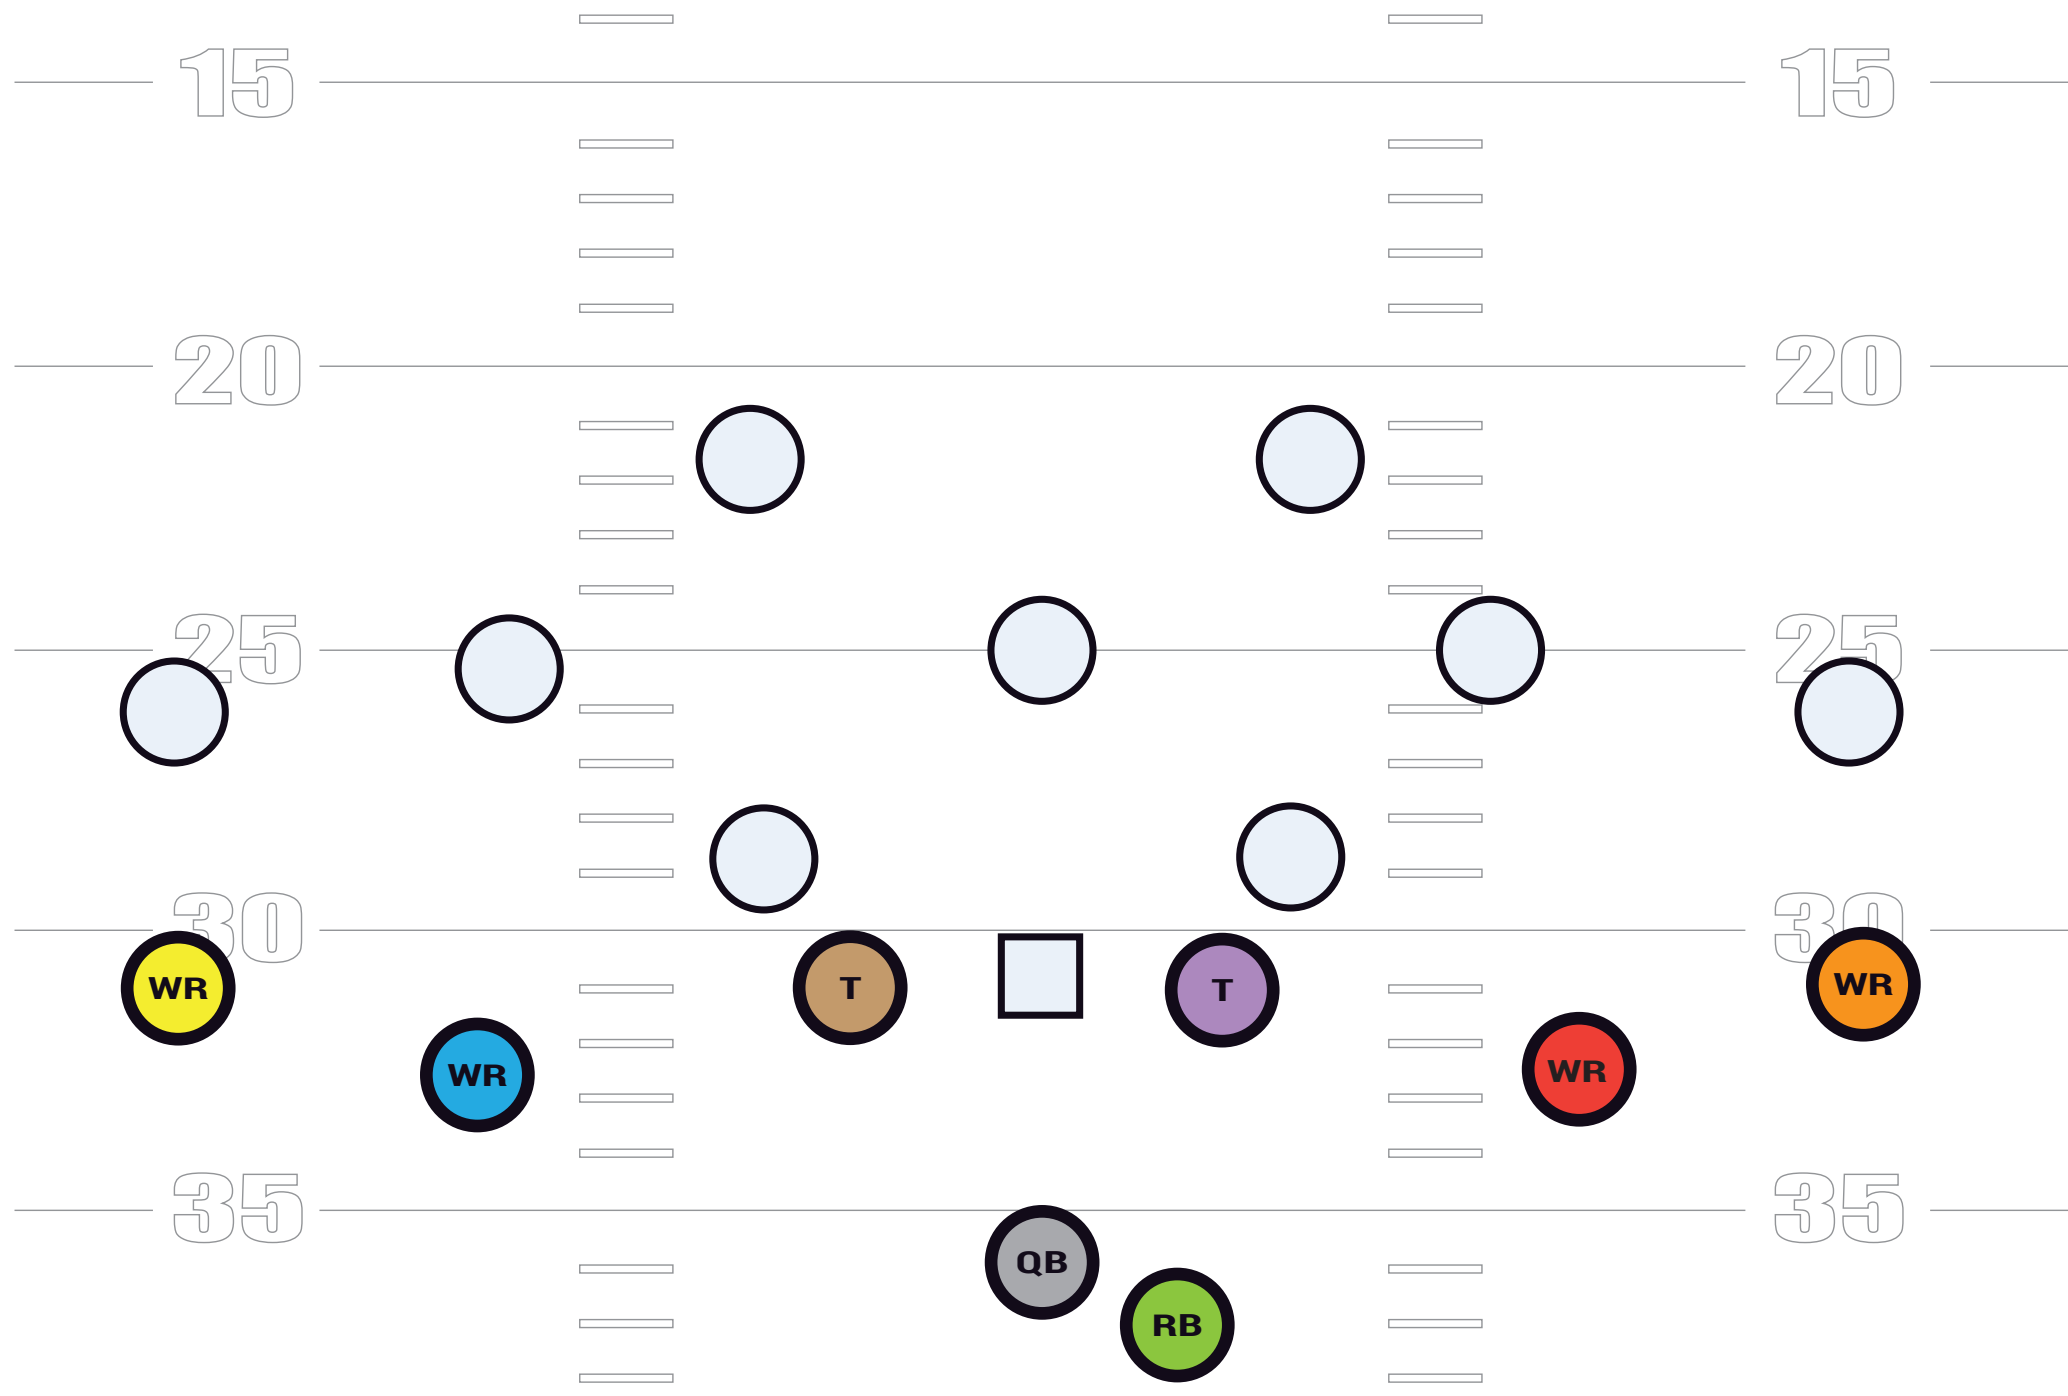

OFFENSIVE & DEFENSIVE - BASE ALIGNMENT