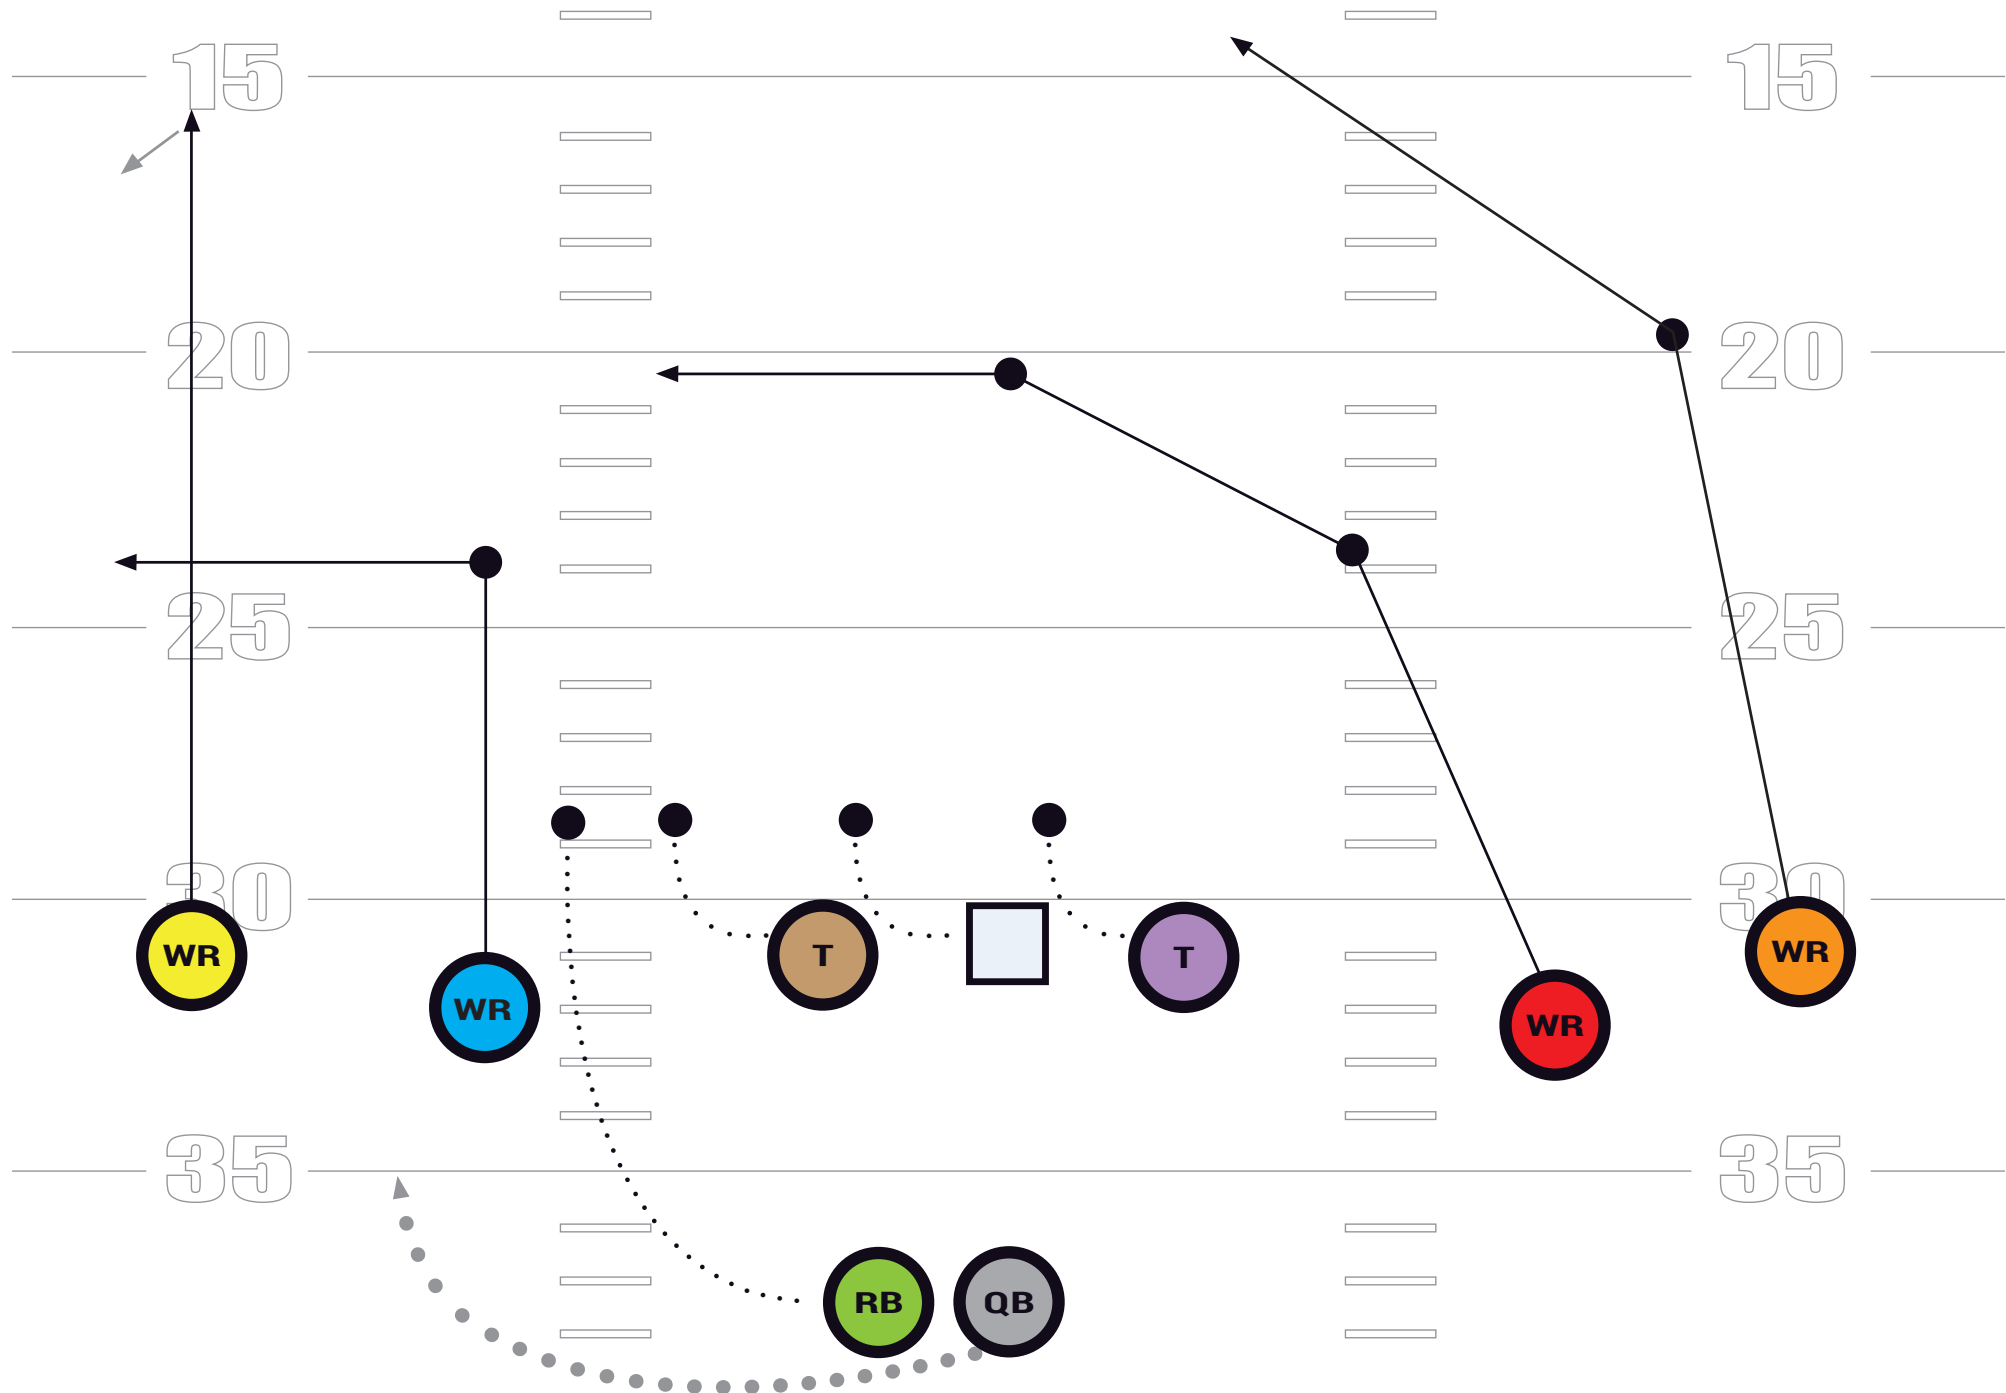

DBLS RIGHT, OUTSIDE ZONE LEFT, REVERSE RIGHT

*QB Hands Ball and becomes lead blocker

DBLS LEFT, OUTSIDE ZONE RIGHT, REVERSE LEFT

*QB Hands Ball and becomes lead blocker

DBLS RIGHT "HANK" //

DBLS LEFT HITCHES

DBLS RIGHT HITCHES

DBLS RIGHT, SLIDE LEFT, 546 F SEAM

DBLS LEFT, SLIDE RIGHT, 546 F SEAM

DBLS RIGHT, SPRINT OUT RIGHT

DBLS LEFT SPRINT OUT LEFT

TRIPS RIGHT QUICK GAME

TRIPS LEFT QUICK GAME

OFFENSIVE

PLAYBOOK

DBLS RIGHT, ZONE LEFT "POP" PASS / RPO

DBLS RIGHT, FAKE OUTSIDE ZONE LEFT, 605 F-SEAM

Keys: QB Ride & Slide Play Action

DBLS LEFT, FAKE OUTSIDE ZONE RIGHT, 605 F-SEAM

Keys: QB Ride & Slide Play Action

DBLS LEFT, POWER RIGHT

DBLS RIGHT, POWER LEFT

TRIPS RIGHT, TOSS / STRETCH RIGHT

TRIPS LEFT, TOSS / STRETCH LEFT

TRIPS RIGHT, RB SCREEN

TRIPS LEFT, RB SCREEN

TRIPS LEFT, H-BUBBLE

TRIPS RIGHT, H-BUBBLE